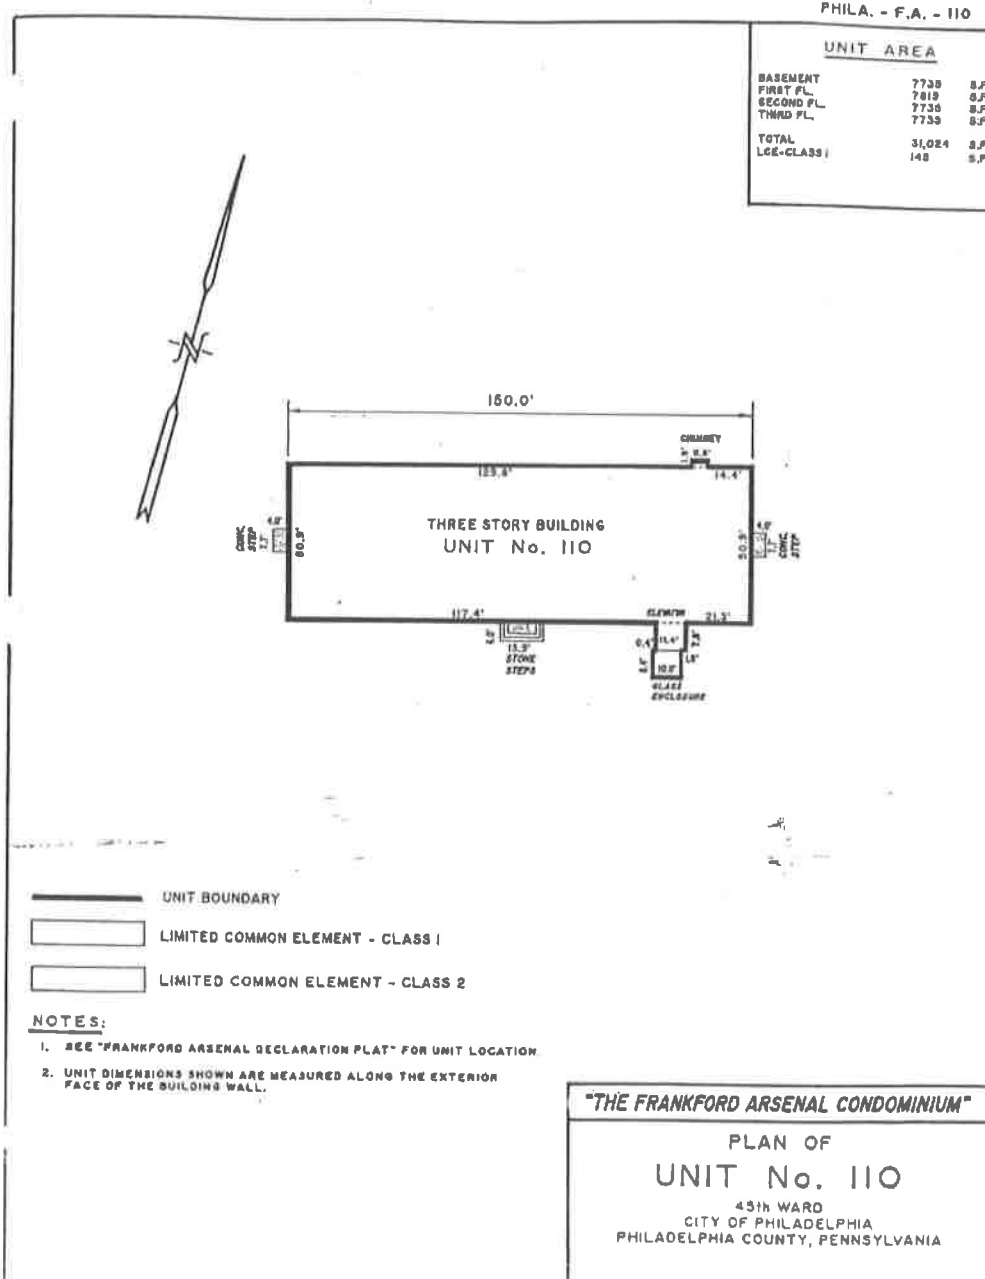

Property Map