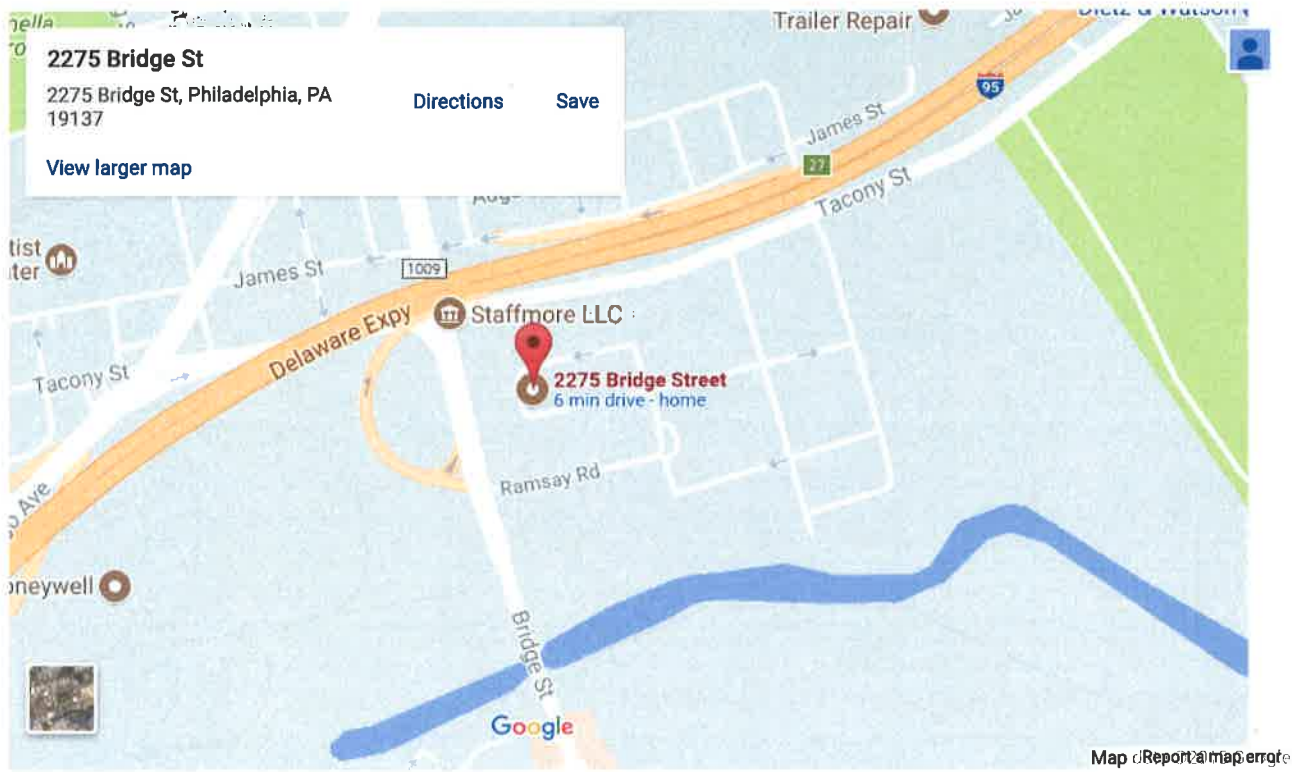

Related

Arsenal Building 116
September 21, 2016
Similar post

Arsenal Building 209 - Unit A
September 21, 2016
Similar post

Arsenal Building 6
September 21, 2016
Similar post