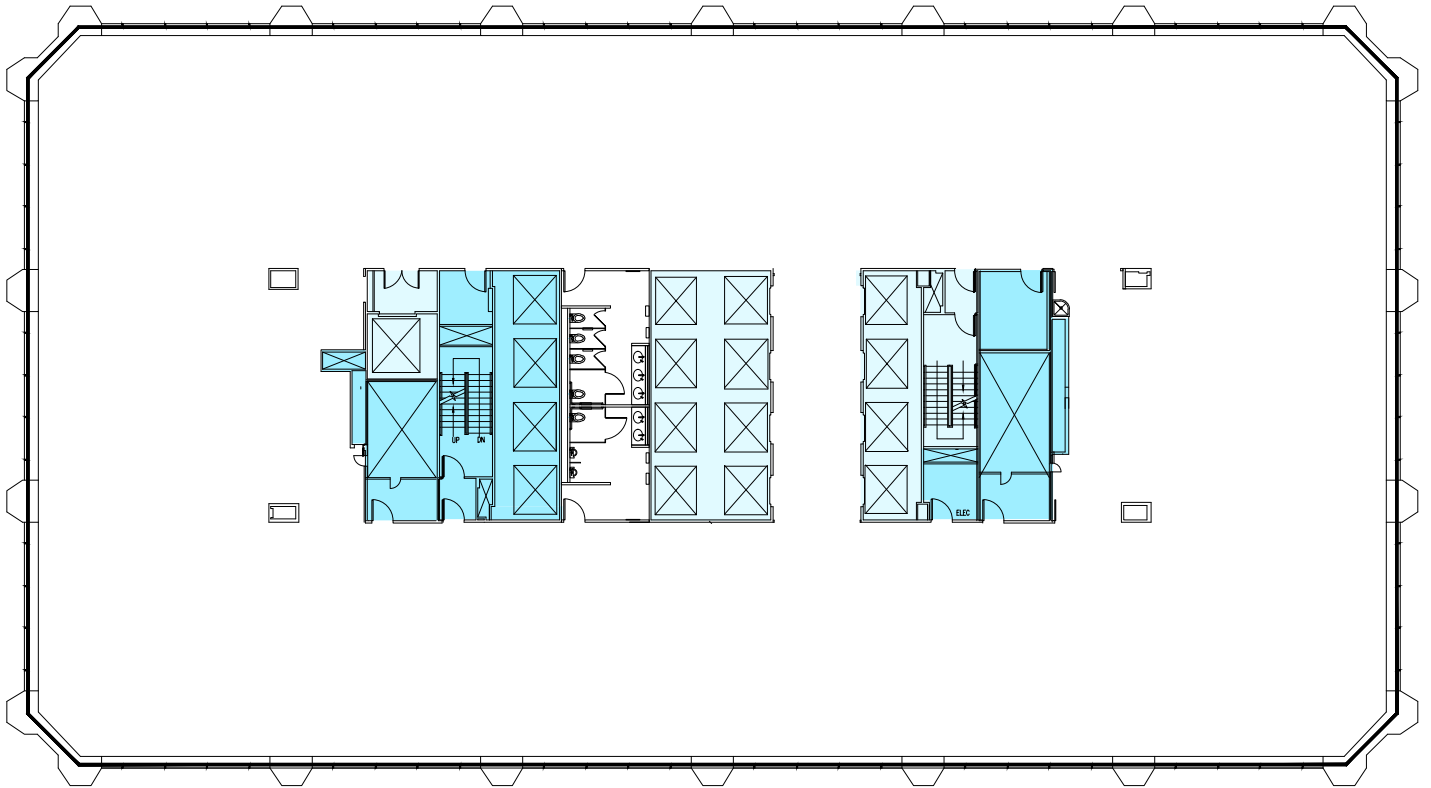

1600 SEVENTH

15TH FLOOR 21,062 RSF

CONTACT INFORMATION

LLOYD LOW
+1 206 607 1796
lloyd.low@jll.com

CLEITA HARVEY
+1 206 607 1794
cleita.harvey@jll.com

BAILEY HALLIS
+1 206 777 5203
bailey.hallis@jll.com

Although information has been obtained from sources deemed reliable, neither Owner nor JLL makes any guarantees, warranties or representations, express or implied, as to the completeness or accuracy as to the information contained herein. Any projections, opinions, assumptions or estimates used are for example only. There may be differences between projected and actual results, and those differences may be material. The Property may be withdrawn without notice. Neither Owner nor JLL accepts any liability for any loss or damage suffered by any party resulting from reliance on this information. If the recipient of this information has signed a confidentiality agreement regarding this matter, this information is subject to the terms of that agreement. © 2024 Jones Lang LaSalle IP, Inc. All rights reserved.