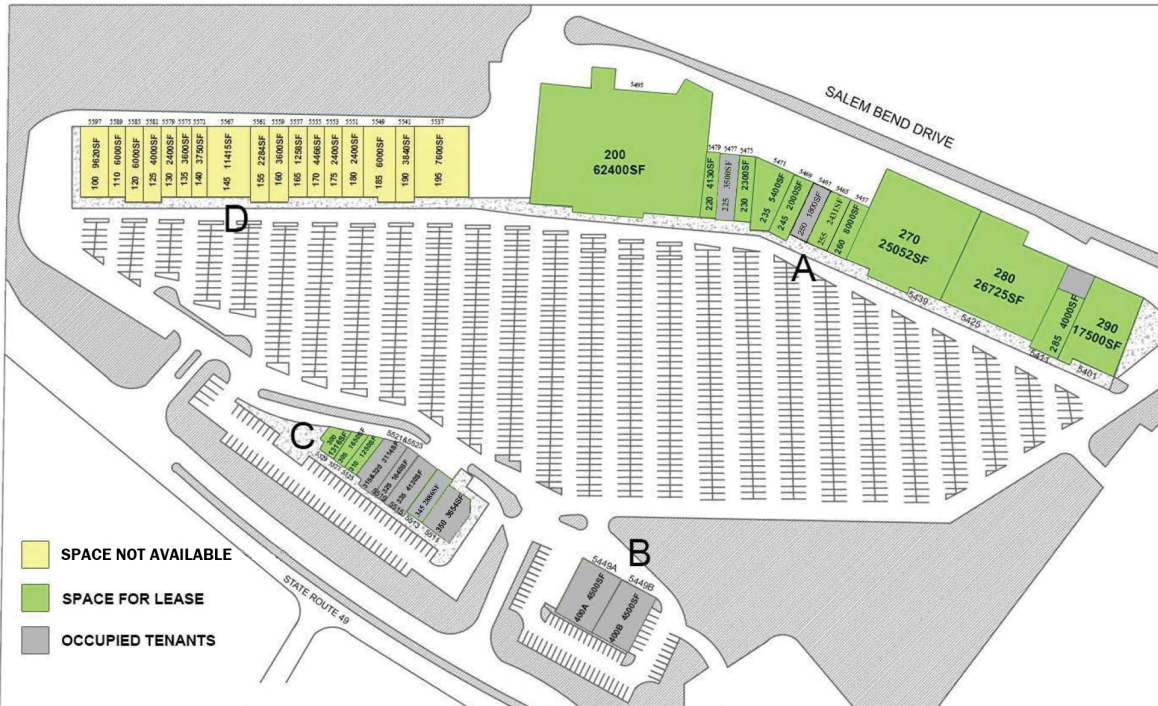

Salem Consumer Square Shopping Center

5597 Salem Avenue
Trotwood, OH 45426
408-469-5999 800-616-5365
<http://www.nationaleagle.com>

COME
GROW
WITH
US.

apply now

- Salem Consumer Square Shopping Center is a 274,625 square foot center in Trotwood, Ohio, approximately seven miles northwest of the Dayton CBD.
- The center is home to a variety of strong tenants, including CheckSmart Financial, The Honey Baked, Sherwin Williams and more.
- The property benefits from its location in a heavy retail corridor with frontage along the State Highway 49 (Salem Pike), with great visibility along Trotwood's retail thoroughfare on Salem Ave (Rt. 49).
- The center is surrounded by national and regional tenants, including Lowe's Home Improvement Center, Grandview Home Center Outlet and Home Depot.

Building No.	Address	SQF	TENANT
A	5401	17500	Vacant
A	5411	4000	Vacant
A	5425	26725	Vacant
A	5439	25052	Vacant
A	5457	8000	Vacant
A	5465	2431	Vacant
A	5467	1800	HVAC Store
A	5469	2000	Vacant
A	5471	5400	Vacant
A	5475	2300	Vacant
A	5477	3500	Black Diamond Equities LLC
A	5479	4130	Vacant
A	5495	62400	Vacant
B	5449A	4500	Pro Nails
B	5449B	4500	The Sherwin-Williams
C	5511	3654	Banquet Hall
C	5513	2886	Royal Grand Wellness Spa
C	5515	4130	The Honey Baked
C	5519	1640	Ella Mae's Broaster Hu
C	5521&5523	3114	CheckSmart Financial
C	5525	1250	Vacant
C	5527	1650	Vacant
C	5529	1316	Vacant
D	5537	7600	Vacant
D	5541	3840	Vacant
D	5549	6000	Vacant
D	5551	2400	Vacant
D	5553	2400	Vacant
D	5555	4466	Vacant
D	5557	1258	Vacant
D	5559	3600	Vacant
D	5561	2284	Vacant
D	5567	11415	Vacant
D	5571	3750	Vacant
D	5575	3600	Vacant
D	5579	2400	Vacant
D	5581	4000	Vacant
D	5585	6000	Vacant
D	5589	6000	Vacant
D	5597	9620	Vacant