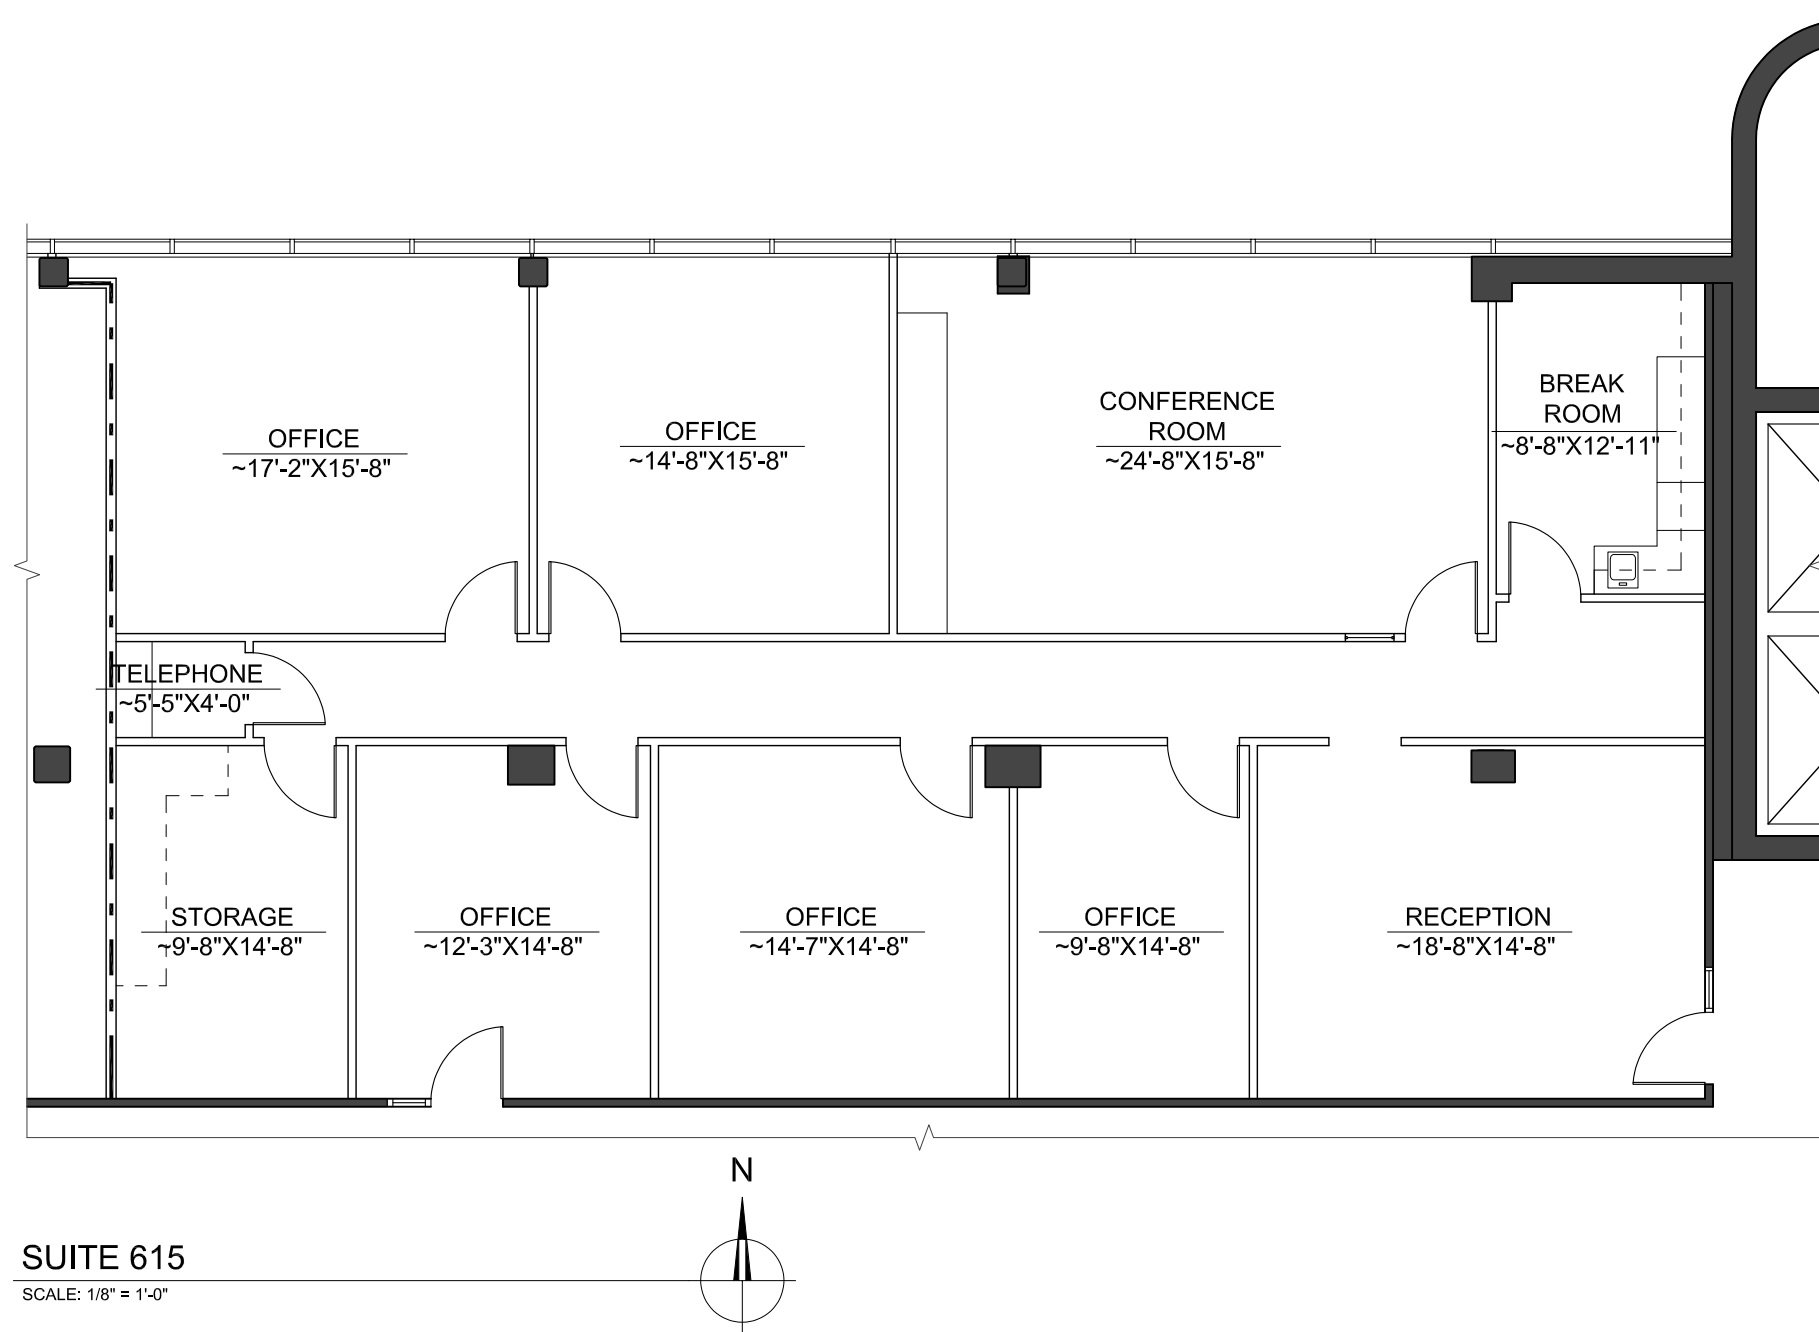

**LEGEND:**

-  EXISTING BUILDING SHELL
-  EXISTING DEMISING PARTITION
-  EXISTING INTERIOR PARTITION

*SRI*

925 FORT STOCKTON DRIVE  
SAN DIEGO, CA 92103  
PH (619) 297-6153  
FAX (619) 299-6072

**ALLIED PLAZA**  
7777 ALVARADO ROAD  
SUITE 615  
LA MESA, CA 91942

**AS BUILT**

Date: 09.18.2025  
Scale: 1/8" = 1'-0"  
Job Number: 4181.7