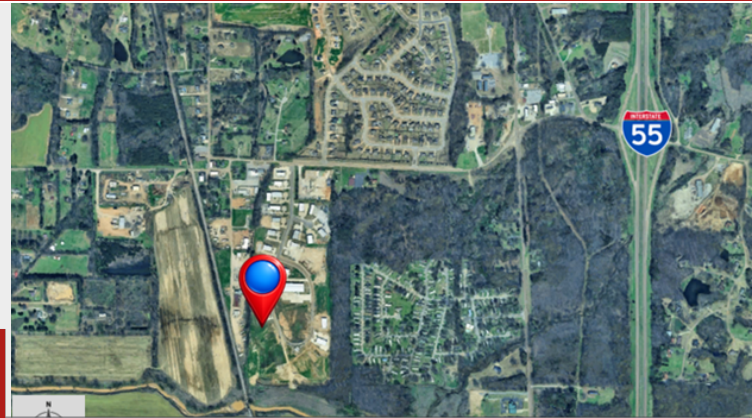

FOR LEASE

Conceptual Rendering

1177 NESBIT DRIVE • NESBIT, MS 38651

SUMMARY

- Building Size:** 6,000 +/- SF
(5,000 +/- SF Whse / 1,000 +/- SF Office)
- Lot Size:** 1.80 +/- AC
- Zoning:** M-1

FAST INTERSTATE ACCESS!

This is more than a location — it's an opportunity to shape a space that supports your long-term success!

LOCATION DESCRIPTION

Located just minutes from the I-55 interchange, the site delivers exceptional accessibility and visibility within one of DeSoto County's fastest-growing commercial corridors. Strong surrounding demographics, steady traffic flow, and proximity to established businesses make this an ideal location for companies ready to elevate their presence with a custom-built environment.