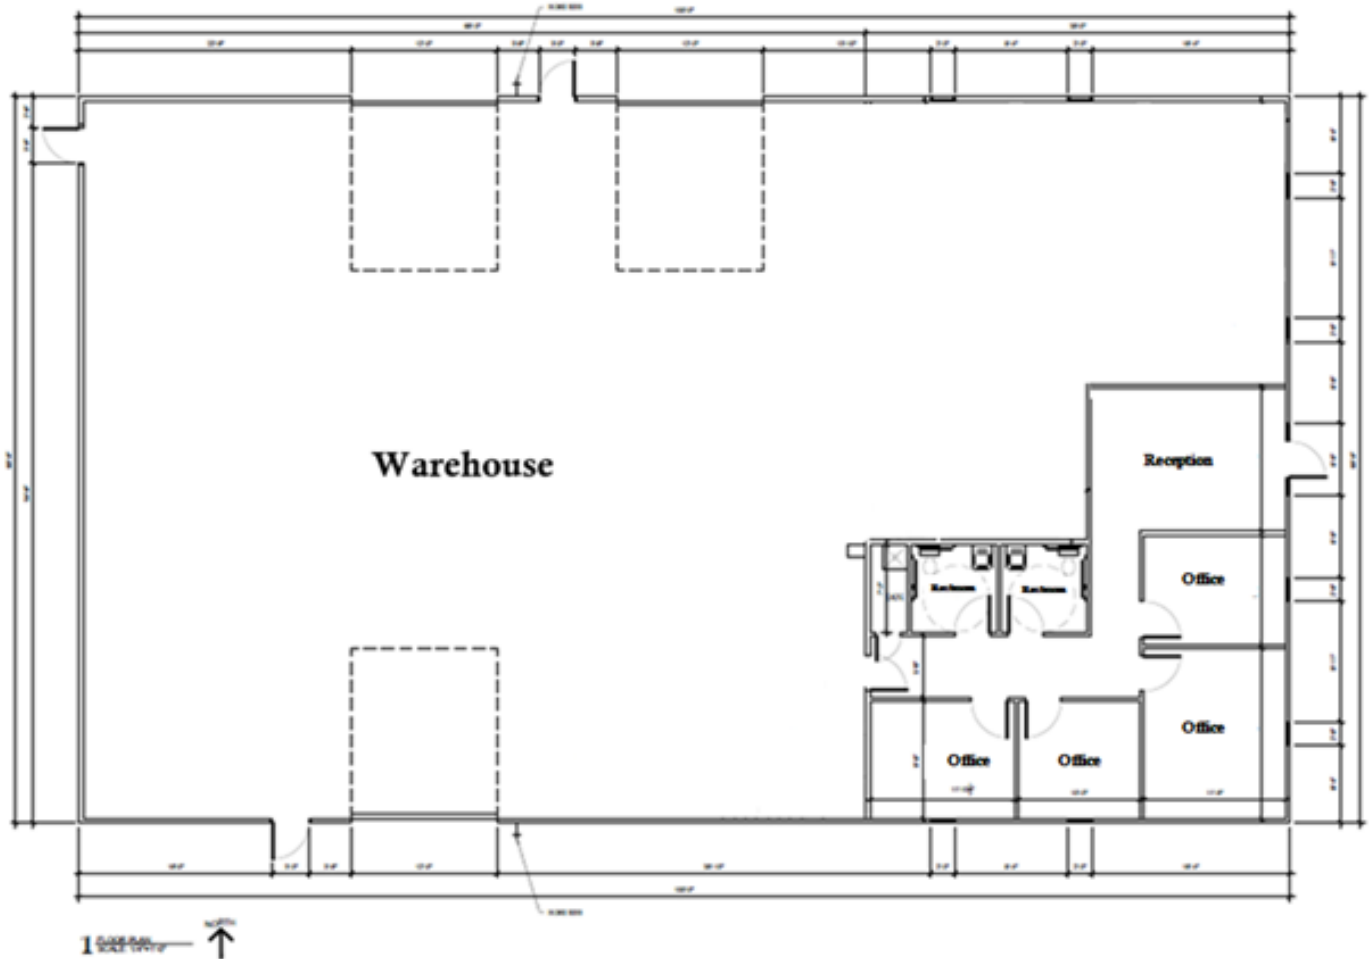

PROPERTY DESCRIPTION

Unlock the potential to create a 6,000 +/- SF space tailored precisely to your business needs. This property offers a chance to design a layout and workflow that aligns perfectly with your operations. Whether you envision open collaborative space, private offices, showroom areas, or a specialty configuration, ownership is prepared to collaborate and bring your ideal setup to life.

Base Layout Shown — Ready for As-Built Use or Custom Build-Out

The layout shown above represents the base configuration of the space prior to build-out, providing a clear starting point for planning and customization. This foundational footprint allows prospective tenants to visualize how their ideal layout—whether office, retail, medical, or specialty use—can be tailored to fit their operational needs. It serves as the framework from which all design, space planning, and finish selections can be developed, ensuring a smooth and efficient build-out process.

Approximate sizes: 5,000 +/- SF Warehouse, 1,000 +/- SF Office Area

[CLICK TO BROWSE ALL MY LISTINGS](#)