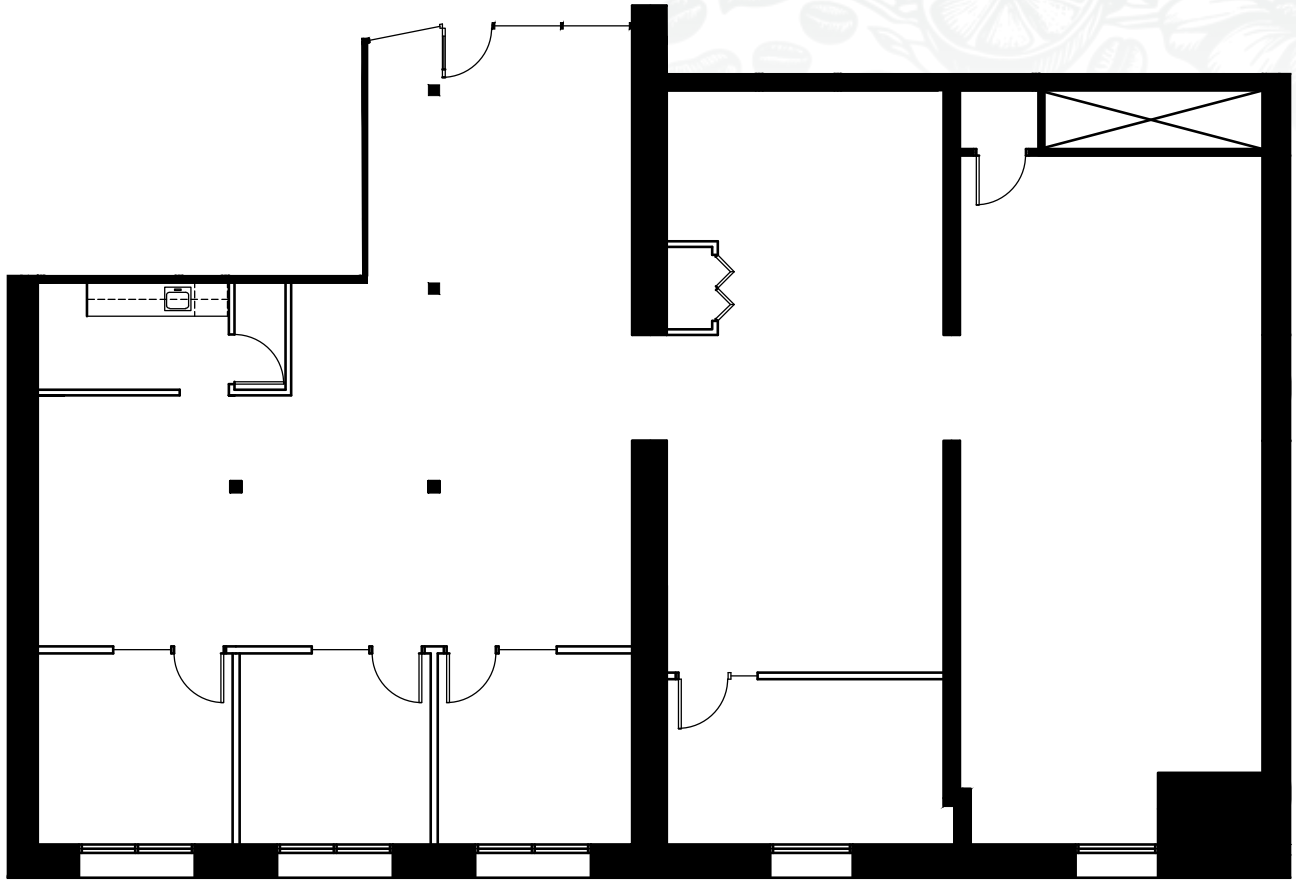

EST. 1913

BLAKE

STREET ATRIUM

1730 BLAKE STREET, LODO

SUITE 305
3,781 RSF

FOR MORE INFORMATION, CONTACT:

JAMIE GARD
Vice Chairman
tel. 303-260-4341
jamie.gard@nmrk.com

WHITNEY HAKE
Senior Managing Director
tel. 303-260-4202
whitney.hake@nmrk.com