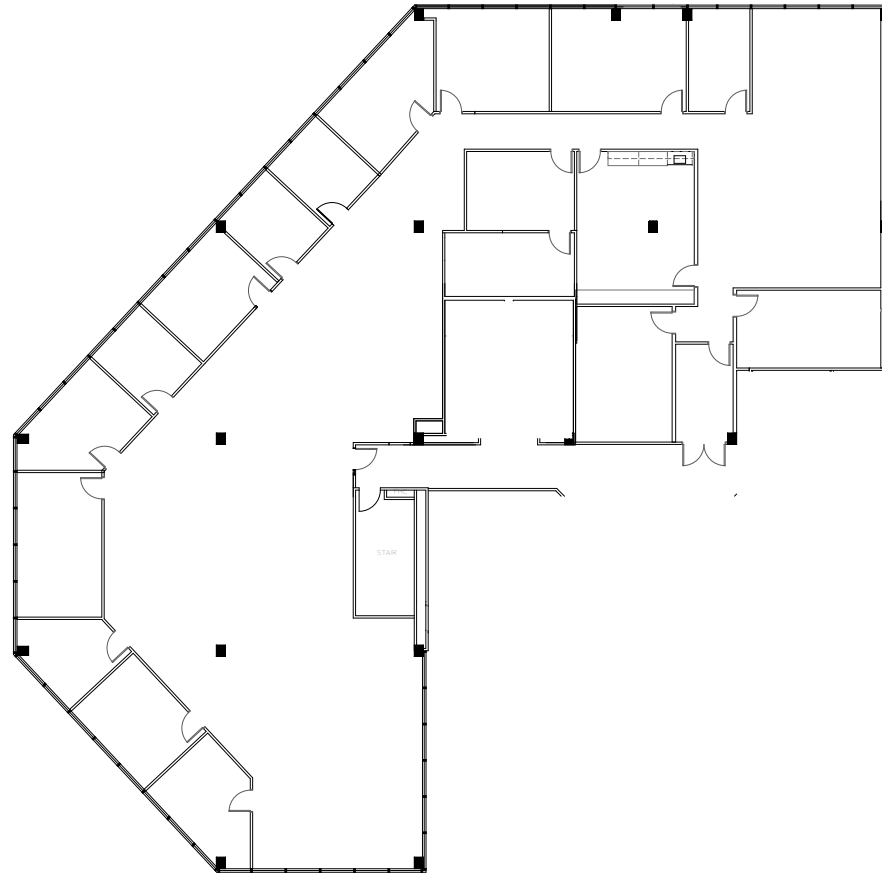

11111 KATY FREEWAY | HOUSTON, TEXAS 77079

Suite 400 - 9,466 SF

Robert LaCoure

Senior Director
+1 832 919 8425

robert.lacoure@cushwake.com

Jill Nesloney

Director
+1 832 699 3001

jill.nesloney@cushwake.com