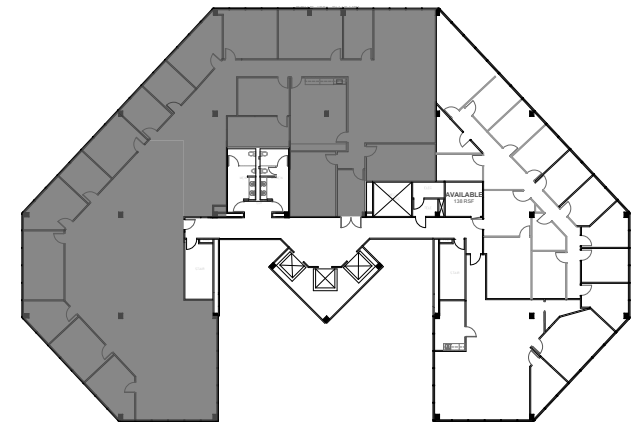

11111 KATY FREEWAY | HOUSTON, TEXAS 77079

Suite 400 - 9,466 SF

Robert LaCoure

Senior Director
+1 832 919 8425

robert.lacoure@cushwake.com

Jill Nesloney

Director
+1 832 699 3001

jill.nesloney@cushwake.com