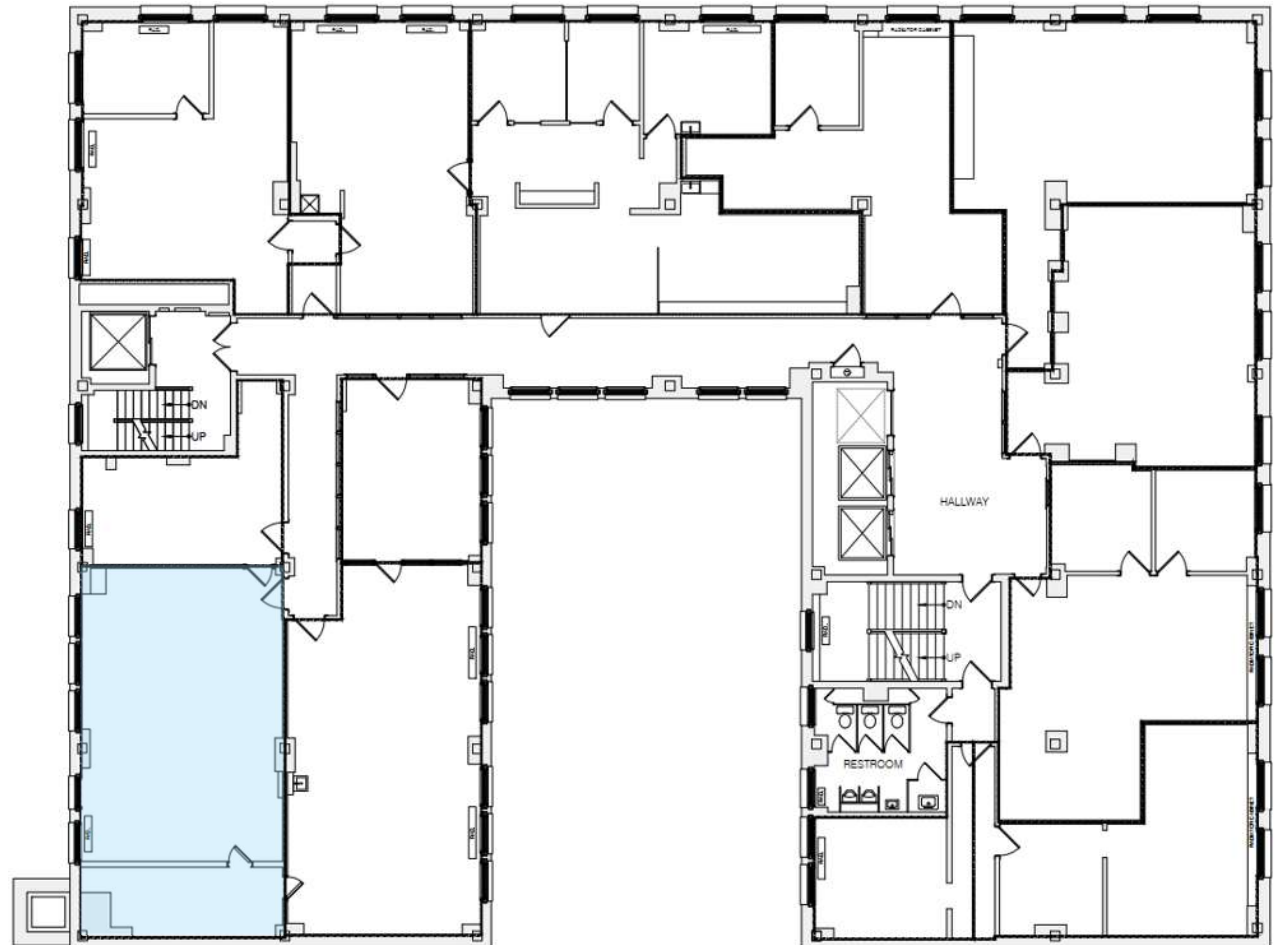

Northwestern
Building

275 4th Street East
Saint Paul, MN 55101

Suite 590

829 Usable Square Feet

995 Rentable Square Feet

HBG

Celebrating
30 years