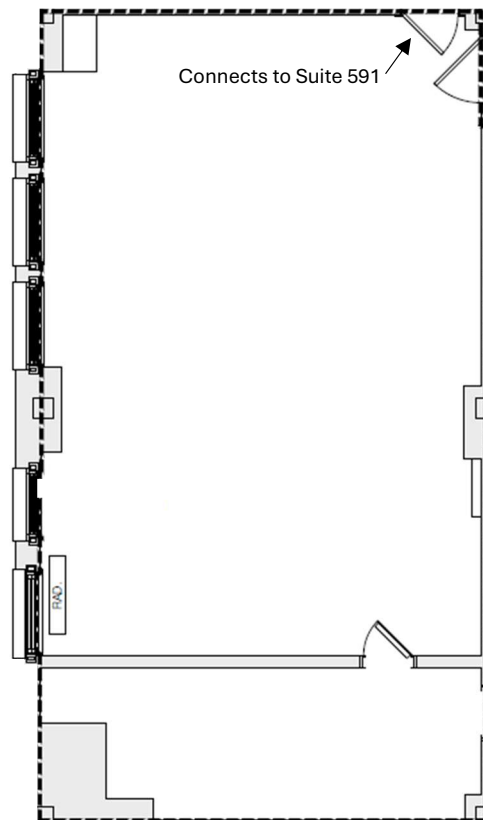

Northwestern
Building

275 4th Street East
Saint Paul, MN 55101

Suite 590

829 Usable Square Feet

995 Rentable Square Feet

HBG

Celebrating
30 years