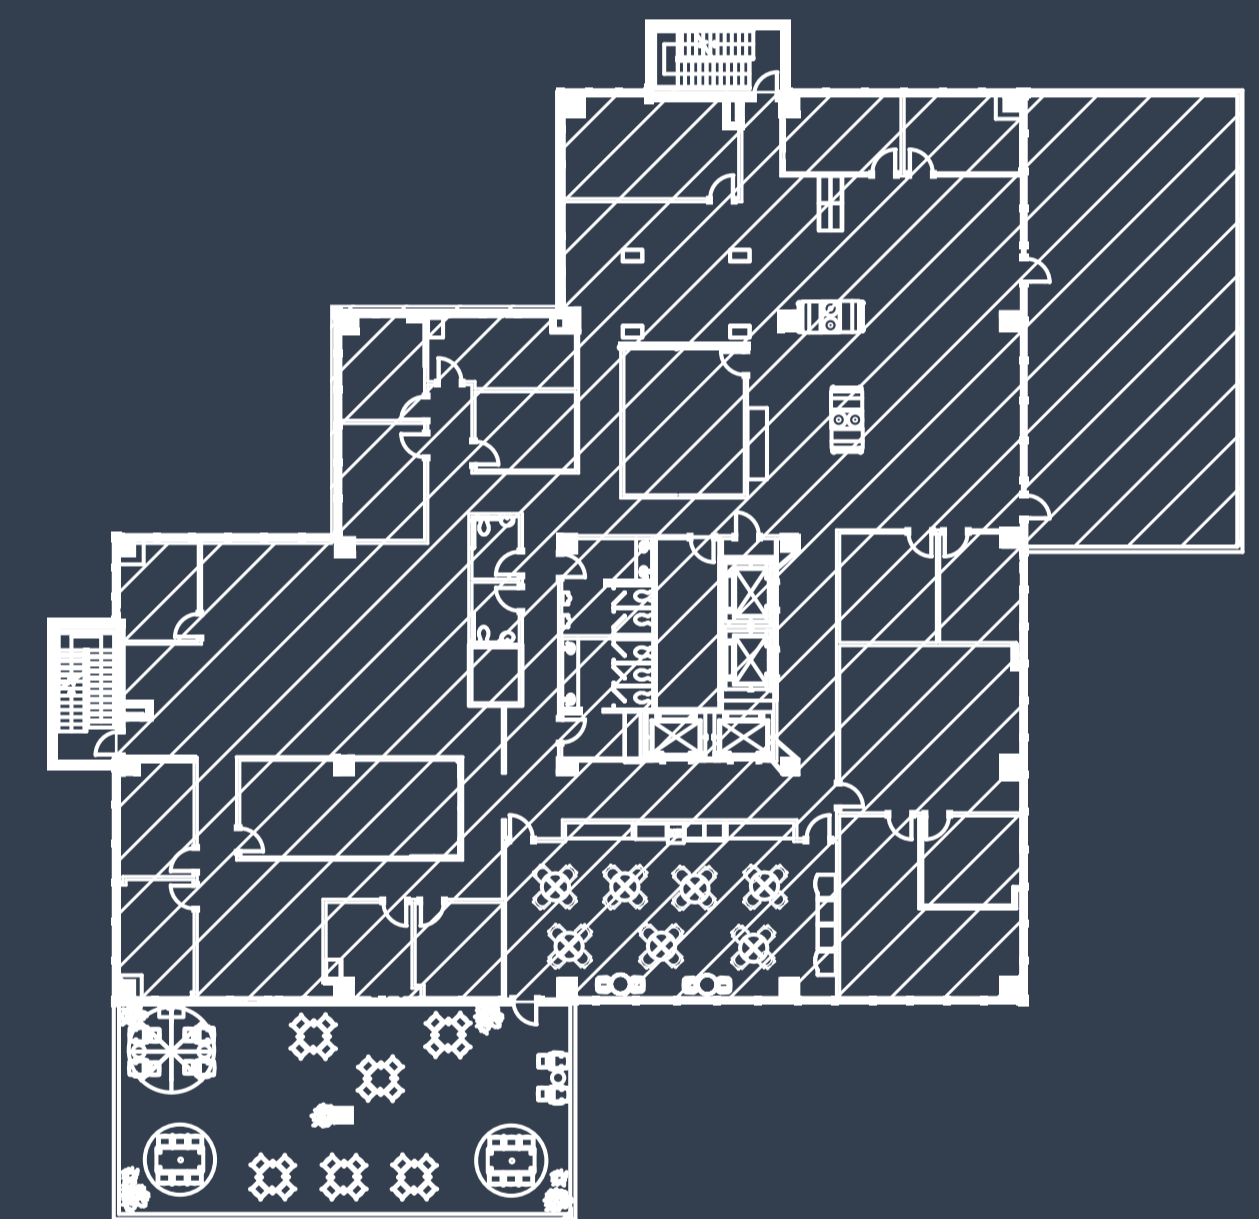

Suite 500 - 11,376 SF

8119
DATAPOINT

San Antonio, TX 78229

5th Floor

DOGWOOD
COMMERCIAL