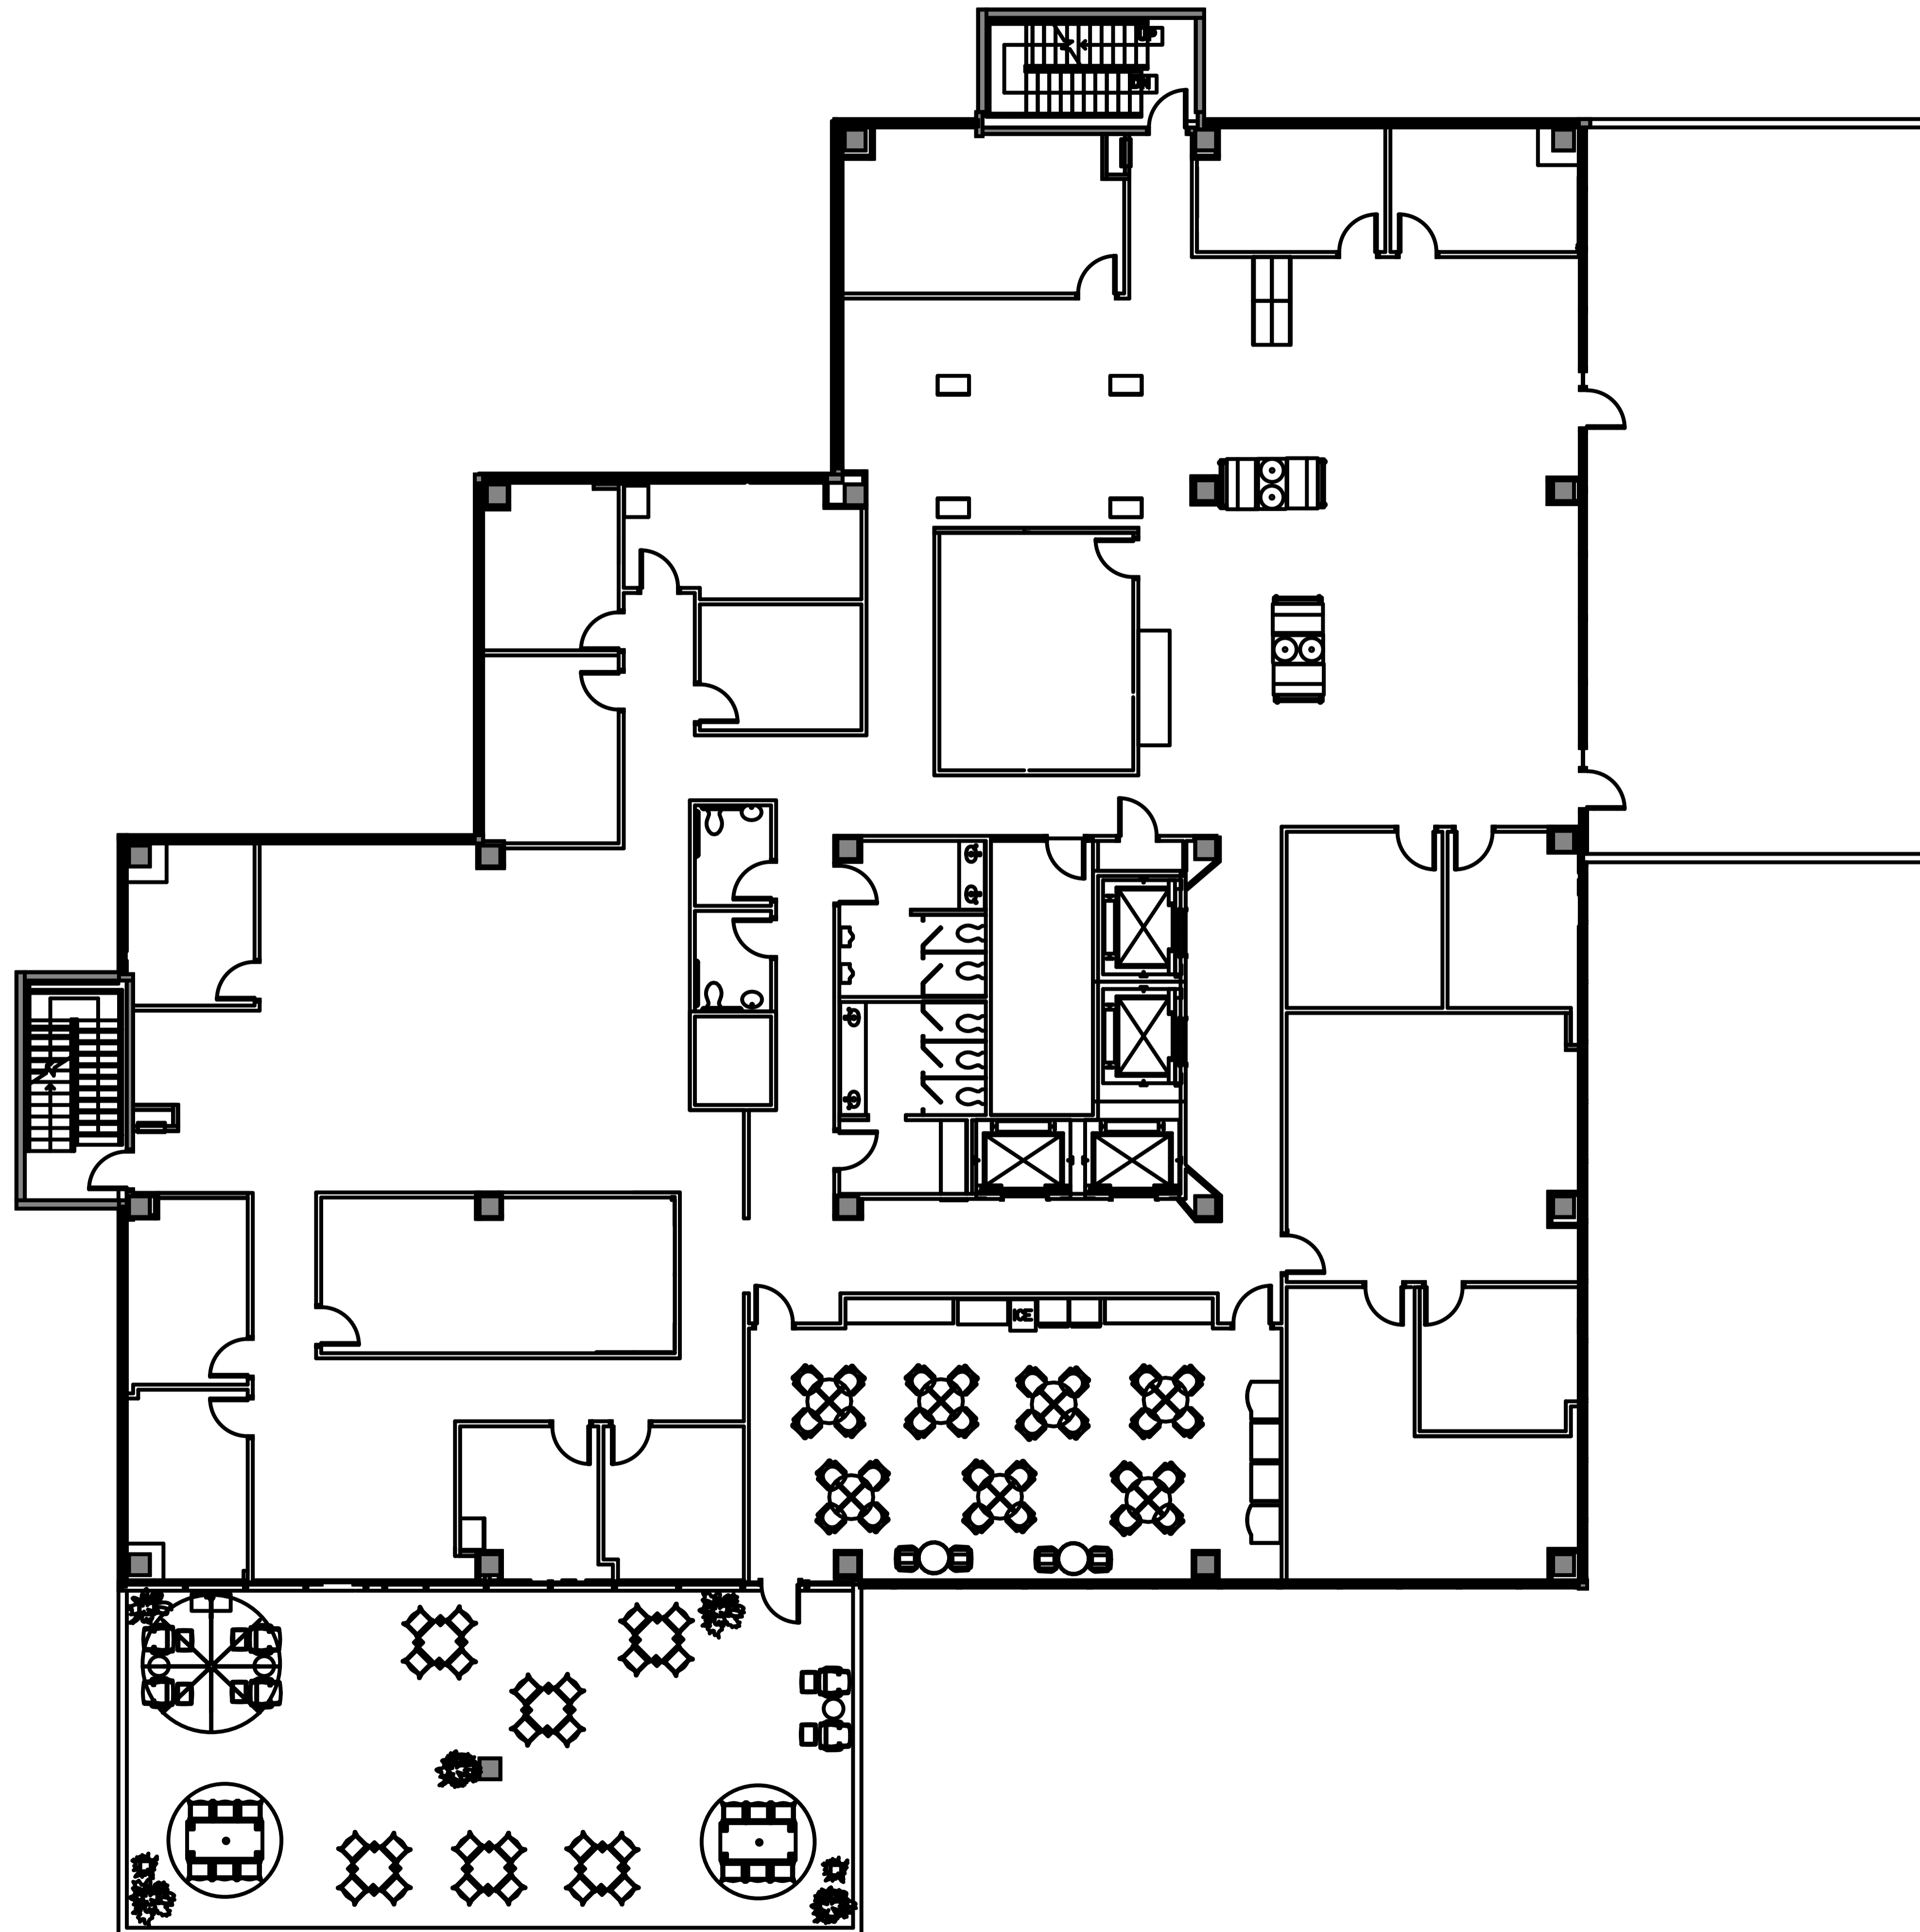

Suite 500 - 11,376 SF

8119
DATAPOINT

San Antonio, TX 78229

5th Floor

DOGWOOD
COMMERCIAL