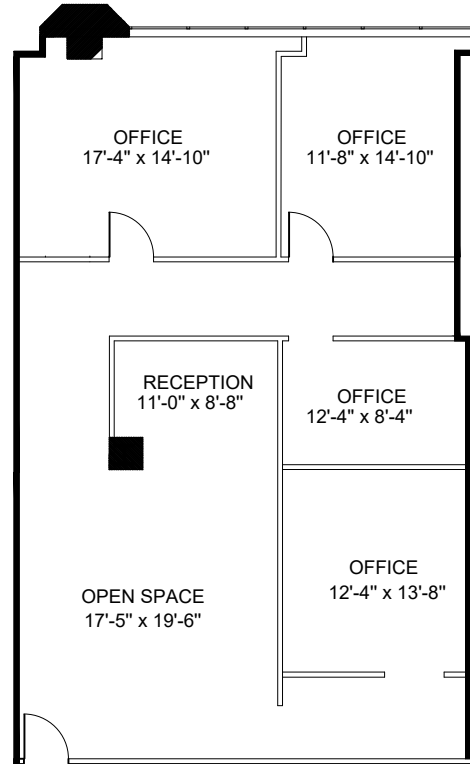

KEY PLAN

LEASING CONTACT:

Kolby Dickerson  
kdickerson@txreproperties.com  
214-534-1599

Sam Davis  
sdavis@txreproperties.com  
214-684-7197

1111

1111 W. MOCKINGBIRD LN.  
DALLAS, TX 75247

14TH FLOOR

1,978 RSF

SUITE 1470

V-1

DATE: 1/03/2022

ALL DIMENSIONS AND SQUARE FOOTAGE CALCULATIONS NOTED ON THIS DOCUMENT ARE PRELIMINARY/ NON BINDING AND MUST BE FIELD VERIFIED FOR A TRUE AND ACCURATE REPRESENTATION.