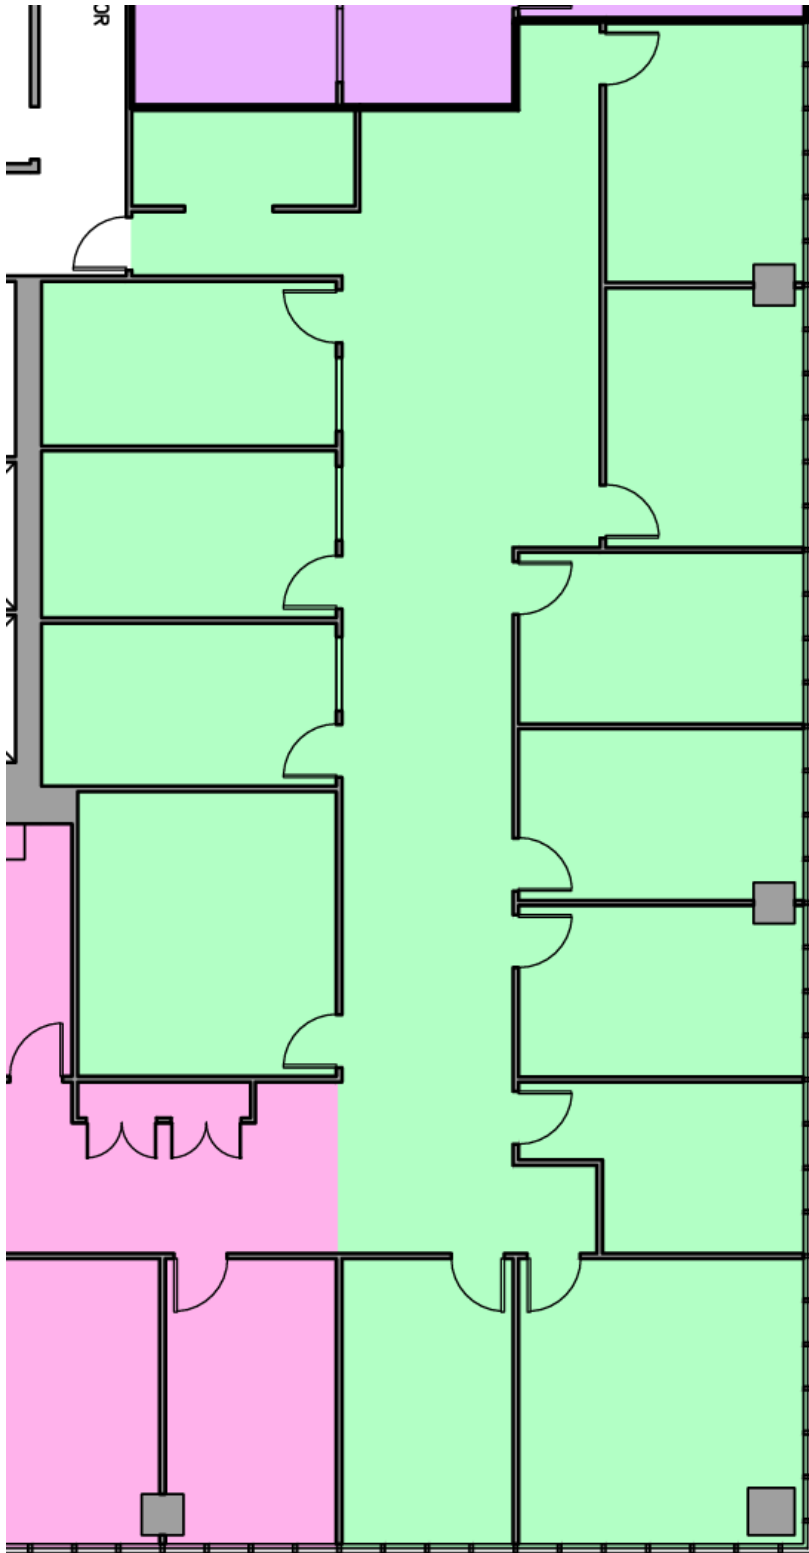

ORLEANS TOWER

Suite 1270 (3,560 RSF)

3,095 USF
3,560 RSF