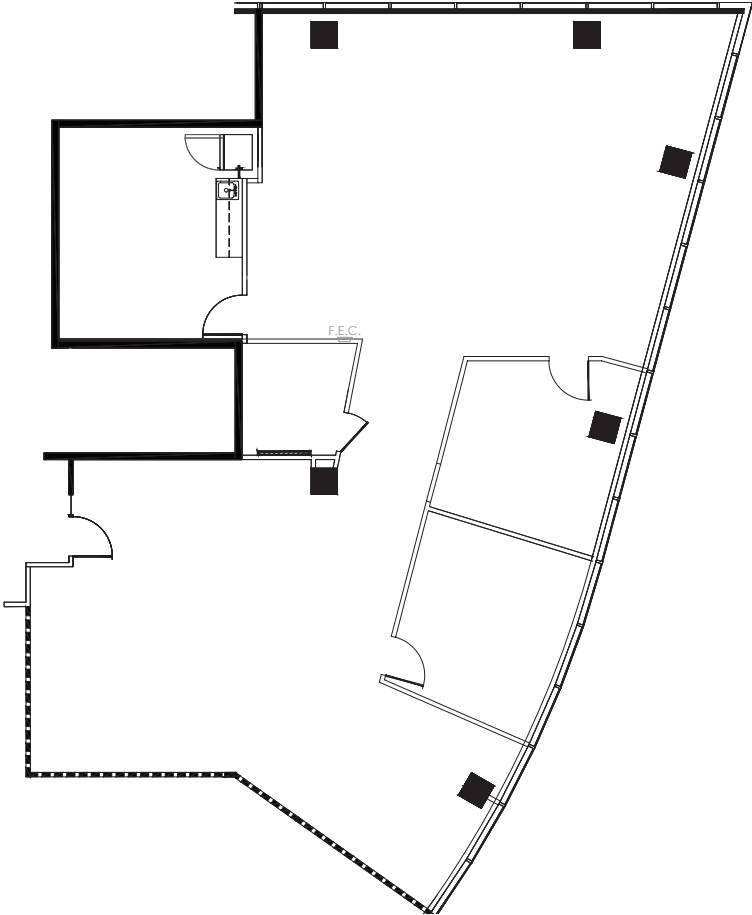

PARKWAY TOWER

8445 Freepoint Parkway | Irving, Texas 75063

SUITE 230 | 3,011 SF

CONTACTS

JOHN DICKENSON
972.421.1971
jdickenson@holtlunsford.com

TRAVIS VIVIAN
972.421.1971
jdickenson@holtlunsford.com