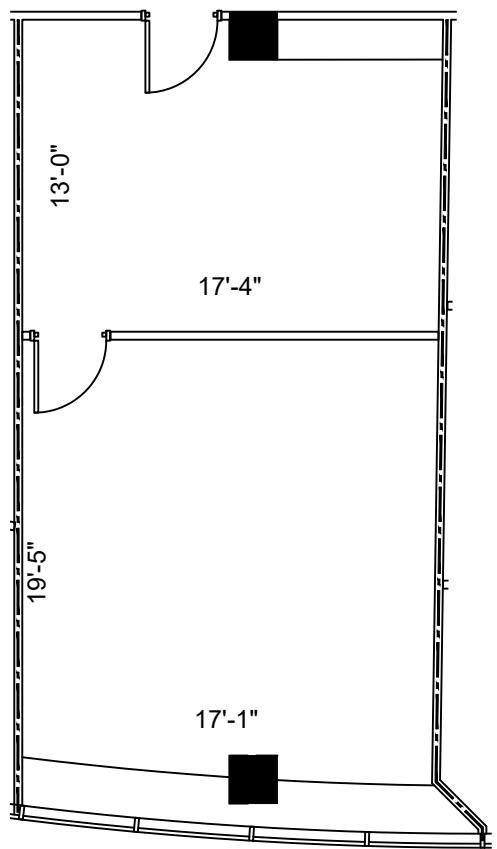

LEGEND

EXISTING	NEW	LOW	DEMO
WALLS			
NEW/RELOCATED DOOR			

ISSUE DATES

DATE	REVISION
11-10-07-2022	LEASING REVIEW

SPECTRUM
613 NW LOOP 410, SAN ANTONIO, TX 78216
SUITE 515

SHEET TITLE
EXISTING PLAN

SHEET NUMBER
EX-1

NORTH
5th FLOOR
KEY PLAN

SUITE 515
693 NRA
1 FLOOR PLAN
SCALE: 1/8"=1'-0"

FLOOR PLANS MAY NOT BE TO SCALE AND MAY NOT REFLECT EXISTING CONDITIONS AND SHALL NOT BE RELIED UPON AS SUCH THESE DRAWINGS ARE DESIGN INTENT AND ARE AN EXHIBIT TO THE LEASE