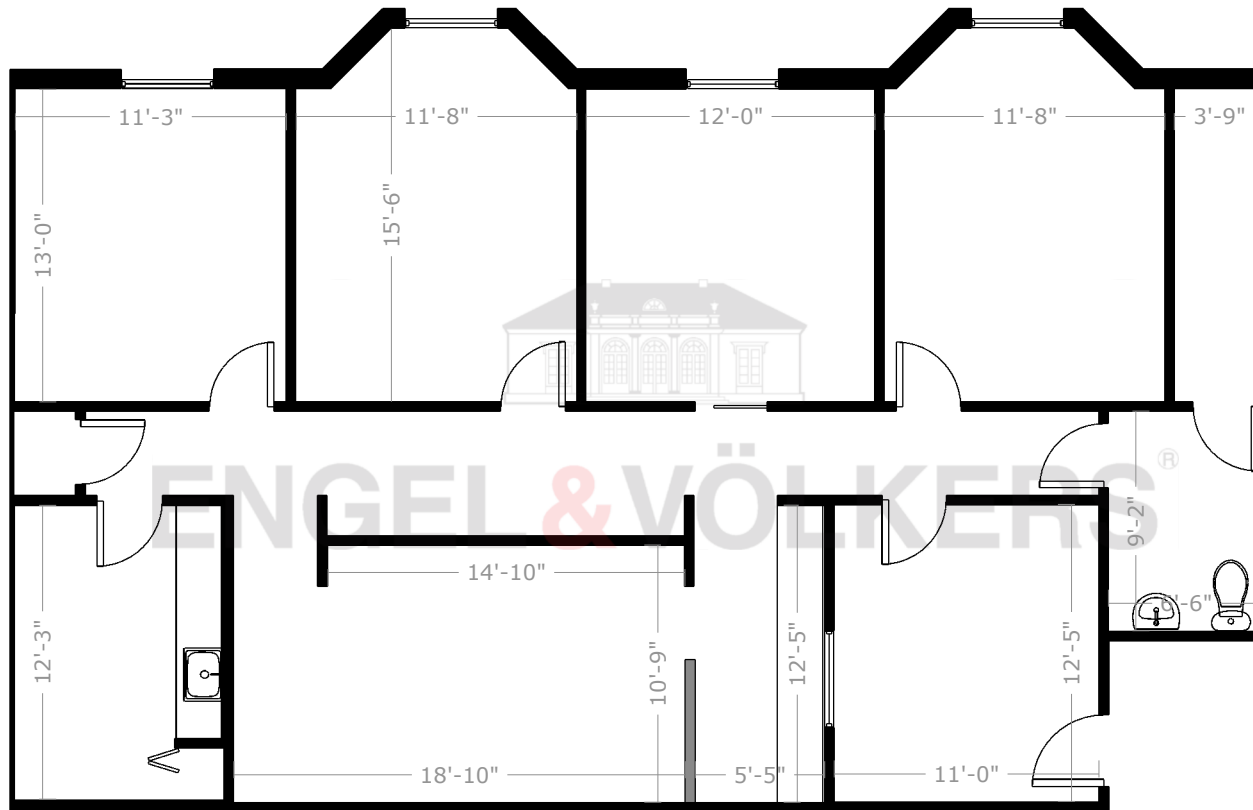

# 1465 S Ft Harrison

Clearwater, FL 33756

FEET

5'

10'

20'

SCALE: 1' = 1/8"

Unit 202

FloorPlanNinja.com