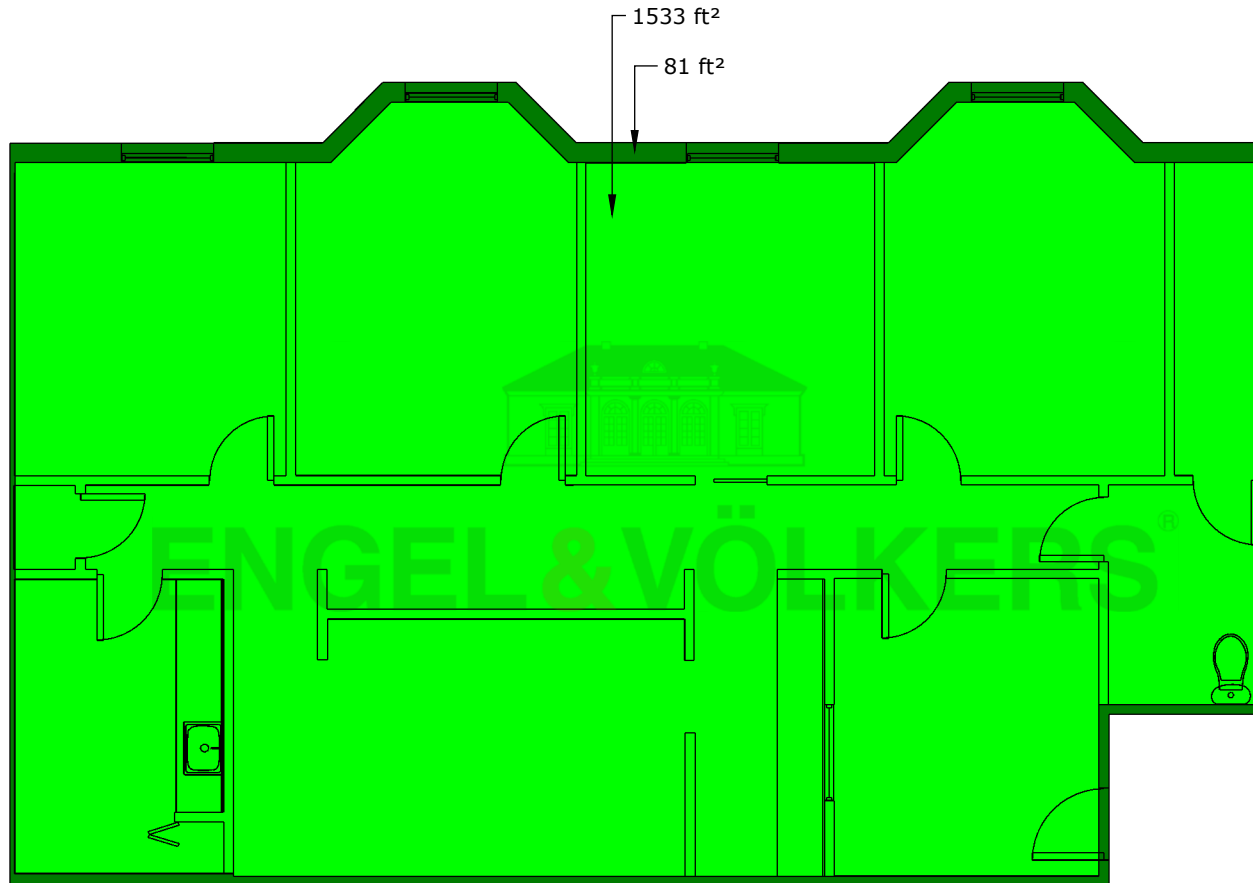

# 1465 S Ft Harrison

Clearwater, FL 33756

FEET

5'

10'

20'

SCALE: 1' = 1/8"

Unit 202