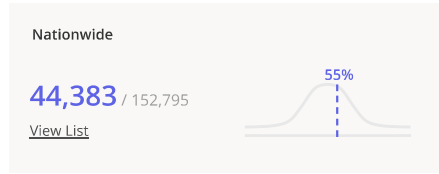

Ranking Overview ?

Noshville Delicatessen
Hillsboro Cir, Nashville, TN

Benchmark:
Category: Restaurants

Metric:
Visits

Favorite Places ?

Noshville Delicatessen
Hillsboro Cir, Nashville, TN

Category: All Categories
Min. Visits: 1

Rank	Name	Distance	Visitors (%)
1	Nashville International Airport 1 Terminal Dr, Nashville, TN 37214	8.5 mi	33.5K (71.3%)
2	The Mall at Green Hills 2126 Abbott Martin Rd, Nashville, TN 37215	0.5 mi	31.7K (67.4%)
3	Hill Center Green Hills 4015 Hillsboro Pike, Nashville, TN 37215	0.1 mi	23.9K (51%)
4	Greenbriar Village 3900 Hillsboro Pike, Nashville, TN 37215	0.4 mi	22.1K (47%)
5	Bridgestone Arena 501 Broadway, Nashville-Davidson, TN 37203	4.5 mi	20.9K (44.5%)
6	Nashville West 6716 Charlotte Pike, Nashville, TN 37209	4.5 mi	20.7K (44.2%)
7	One Hundred Oaks 719 Thompson Ln, Nashville, TN 37204	3 mi	19.8K (42.2%)
8	Brentwood Place 330 Franklin Rd, Brentwood, TN 37027	5.5 mi	19.8K (42.1%)
9	Hill Center Brentwood 269 Franklin Road, Brentwood, TN 37027	5.2 mi	18K (38.2%)
10	Security Line BNA Airport, Nashville, TN 37214	8.6 mi	16.9K (36%)

1 to 10 of 50 Page 1 of 5