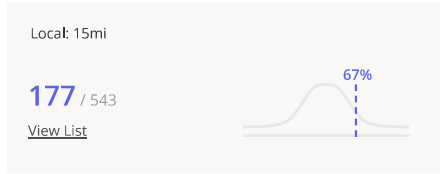

Ranking Overview ?

Noshville Delicatessen
Hillsboro Cir, Nashville, TN

Benchmark:
Category: Restaurants

Metric:
Visits

Favorite Places ?

Noshville Delicatessen
Hillsboro Cir, Nashville, TN

Category: All Categories
Min. Visits: 1

Rank	Name	Distance	Visitors (%)
1	Nashville International Airport 1 Terminal Dr, Nashville, TN 37214	8.5 mi	33.5K (71.3%)
2	The Mall at Green Hills 2126 Abbott Martin Rd, Nashville, TN 37215	0.5 mi	31.7K (67.4%)
3	Hill Center Green Hills 4015 Hillsboro Pike, Nashville, TN 37215	0.1 mi	23.9K (51%)
4	Greenbriar Village 3900 Hillsboro Pike, Nashville, TN 37215	0.4 mi	22.1K (47%)
5	Bridgestone Arena 501 Broadway, Nashville-Davidson, TN 37203	4.5 mi	20.9K (44.5%)
6	Nashville West 6716 Charlotte Pike, Nashville, TN 37209	4.5 mi	20.7K (44.2%)
7	One Hundred Oaks 719 Thompson Ln, Nashville, TN 37204	3 mi	19.8K (42.2%)
8	Brentwood Place 330 Franklin Rd, Brentwood, TN 37027	5.5 mi	19.8K (42.1%)
9	Hill Center Brentwood 269 Franklin Road, Brentwood, TN 37027	5.2 mi	18K (38.2%)
10	Security Line BNA Airport, Nashville, TN 37214	8.6 mi	16.9K (36%)

1 to 10 of 50 Page 1 of 5