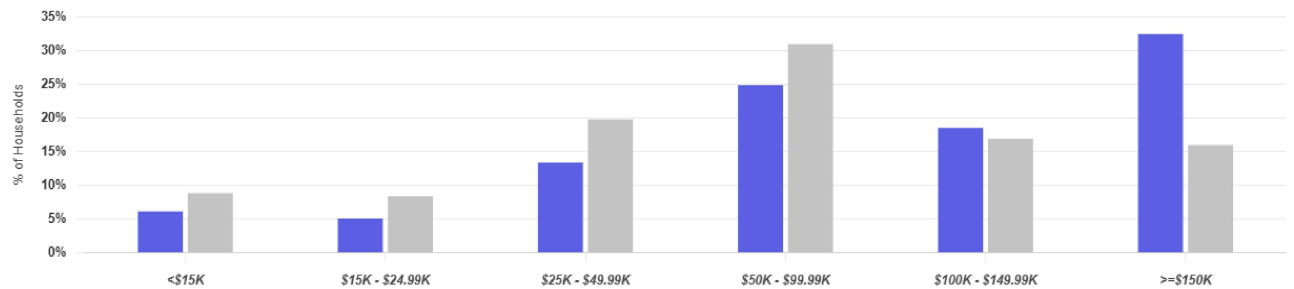

Median Household Income ▾

%

*Demographics are based on a True Trade Area capturing 70% of visits | Data source: STI: Popstats