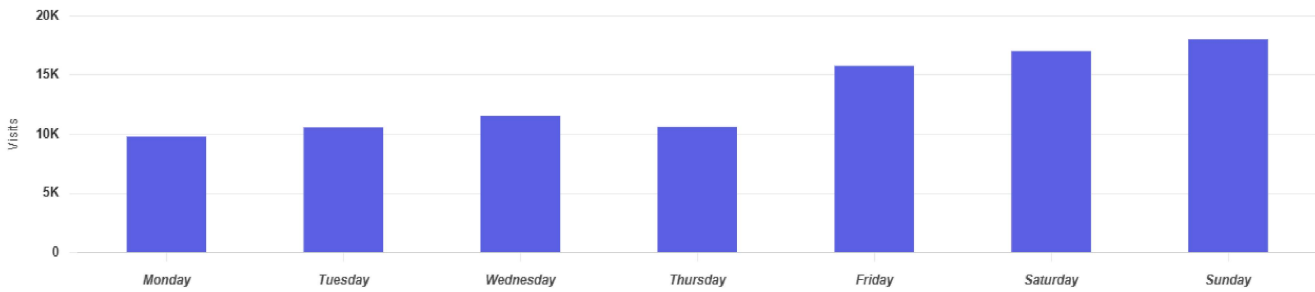

Daily Visits ?

Noshville Delicatessen
Hillsboro Cir, Nashville, TN

Metric:
Visits