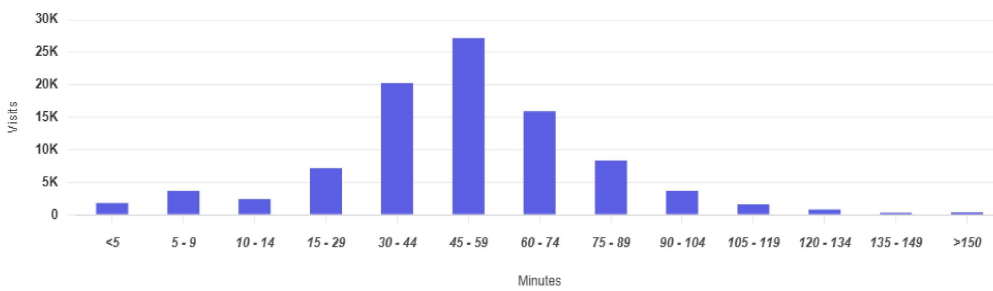

Visit Duration ?

Noshville Delicatessen
Hillsboro Cir, Nashville, TN

Metric:
Visits