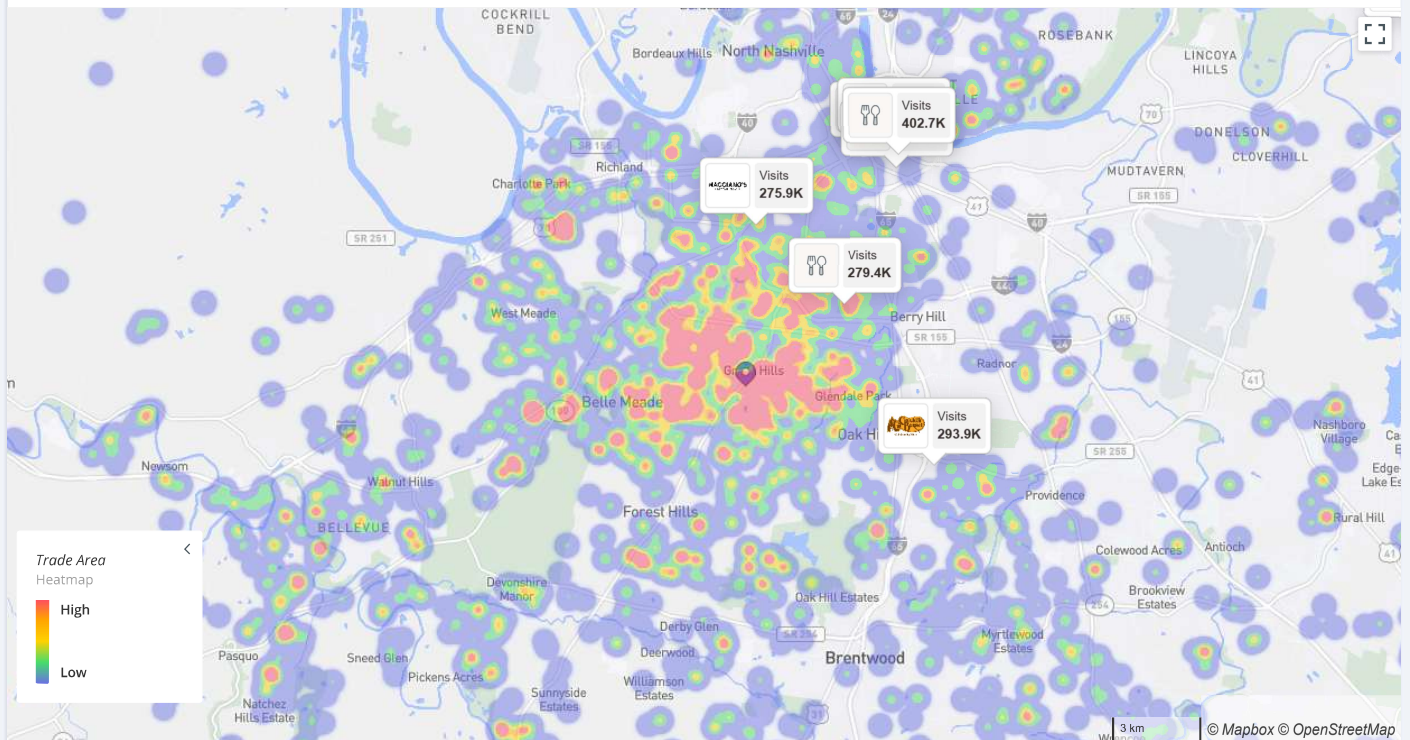

### Noshville Delicatessen

4014 Hillsboro Cir, Nashville, TN 37215

📅 Last full 12 months
🕒 All Visit Durations
🔍 Add Filter

#### Visits Trend ?

Market Landscape ?

Home locations are obfuscated for privacy and randomly placed within a census block. They do not represent actual home addresses. [Learn more](#)

Audience Overview ?

Noshville Delicatessen  
Hillsboro Cir, Nashville, TN

Dataset: STI: Popstats | View: Potential Market | Compare to: Tennessee

Property	Median Household Income	Bachelor's Degree or Higher	Median Age	Most Common Ethnicity	Persons per Household
Noshville Delicatessen Hillsboro Cir, Nashville, TN	\$102.2K	66.1%	35.4	White (73%)	2.13
Tennessee	\$69K	30.6%	38.9	White (71.7%)	2.46

# %

\*Demographics are based on a True Trade Area capturing 70% of visits | Data source: STI: Popstats

Ranking Overview ?

Noshville Delicatessen  
Hillsboro Cir, Nashville, TN

Benchmark:  
Category: Restaurants