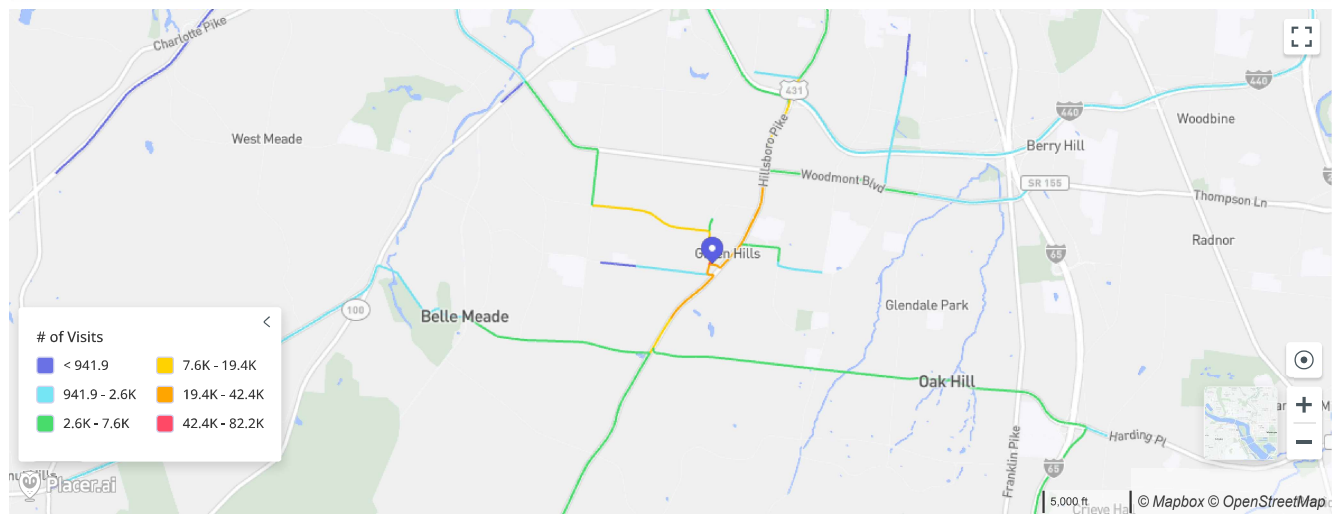

### Visitor Journey ?

Nashville Delicatessen  
Hillsboro Cir, Nashville, TN

Show by: **Location** Category Category Group  Show Home/Work: On

### Visitor Journey - Routes ?

Nashville Delicatessen  
Hillsboro Cir, Nashville, TN

Journey Direction: **To Property** From Property

To protect individual privacy, the beginning points shown for each route are approximations and do not represent actual home locations. [Learn More](#) [Dismiss](#)

To protect individual privacy, the beginning points shown for each route are approximations and do not represent actual home locations. [Learn more](#)