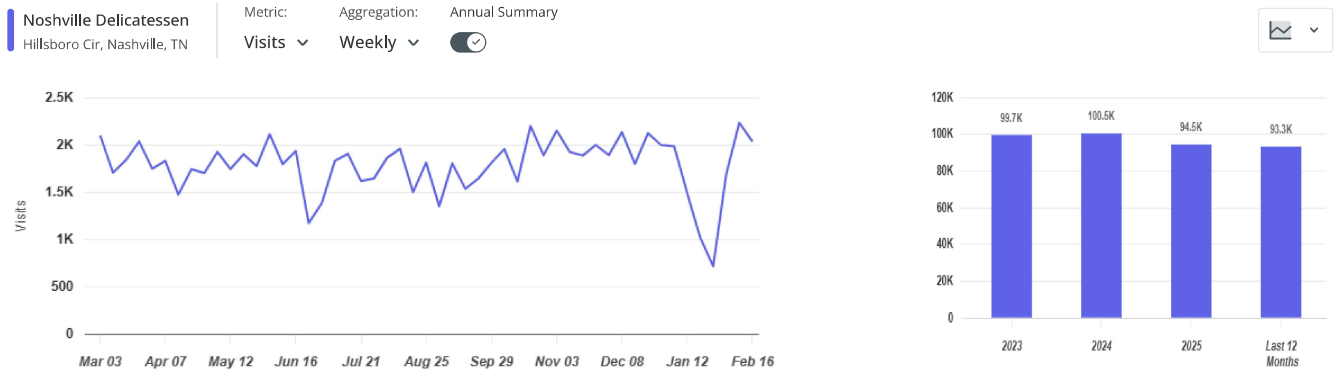

Visits Trend ?