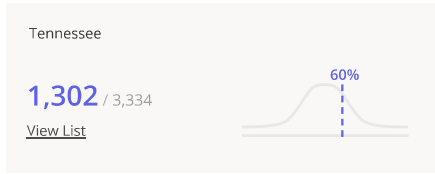

Ranking Overview ?

Noshville Delicatessen
Hillsboro Cir, Nashville, TN

Benchmark:
Category: Restaurants

Metric:
Visits

Favorite Places ?

Noshville Delicatessen
Hillsboro Cir, Nashville, TN

Category: All Categories
Min. Visits: 1

Rank	Name	Distance	Visitors (%)
1	Nashville International Airport 1 Terminal Dr, Nashville, TN 37214	8.5 mi	33.5K (71.3%)
2	The Mall at Green Hills 2126 Abbott Martin Rd, Nashville, TN 37215	0.5 mi	31.7K (67.4%)
3	Hill Center Green Hills 4015 Hillsboro Pike, Nashville, TN 37215	0.1 mi	23.9K (51%)
4	Greenbriar Village 3900 Hillsboro Pike, Nashville, TN 37215	0.4 mi	22.1K (47%)
5	Bridgestone Arena 501 Broadway, Nashville-Davidson, TN 37203	4.5 mi	20.9K (44.5%)
6	Nashville West 6716 Charlotte Pike, Nashville, TN 37209	4.5 mi	20.7K (44.2%)
7	One Hundred Oaks 719 Thompson Ln, Nashville, TN 37204	3 mi	19.8K (42.2%)
8	Brentwood Place 330 Franklin Rd, Brentwood, TN 37027	5.5 mi	19.8K (42.1%)
9	Hill Center Brentwood 269 Franklin Road, Brentwood, TN 37027	5.2 mi	18K (38.2%)
10	Security Line BNA Airport, Nashville, TN 37214	8.6 mi	16.9K (36%)

1 to 10 of 50 Page 1 of 5