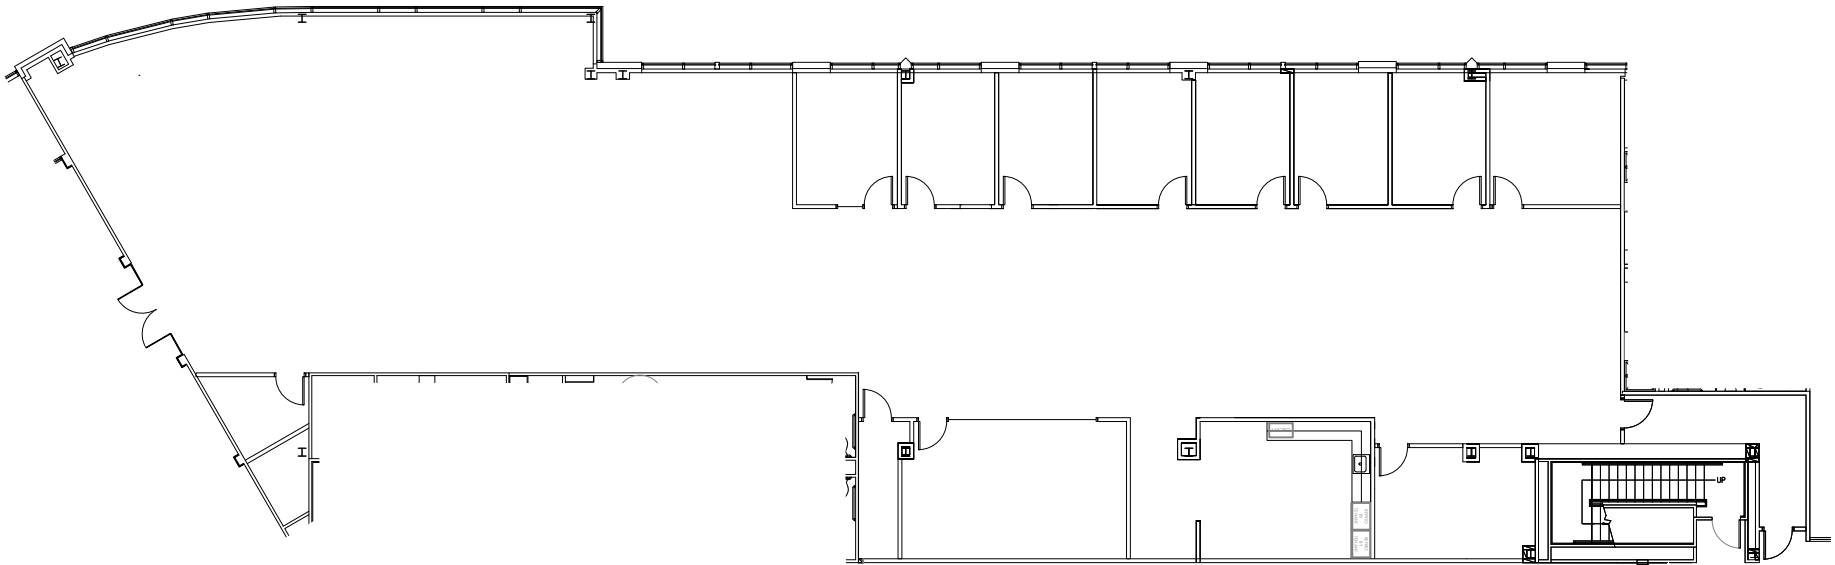

LEASING CONTACT:

ABBY COOPER ZITO
(317) 810-7173

BETH SALLEE
(317) 810-7012

SUITE 110

INTECH THREE | 1ST FLOOR | 6510 TELECOM DRIVE | INDIANAPOLIS, IN

8,251 RSF

DATE: 11.26.24 SCALE: NTS