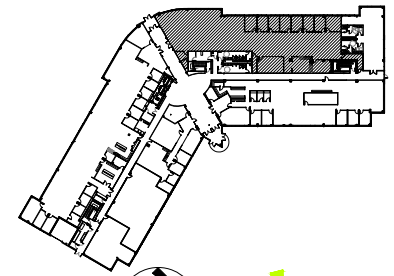

LEASING CONTACT:

ABBY COOPER ZITO
(317) 810-7173

BETH SALLEE
(317) 810-7012

SUITE 110

INTECH THREE | 1ST FLOOR | 6510 TELECOM DRIVE | INDIANAPOLIS, IN

8,251 RSF

DATE: 11.26.24 SCALE: NTS