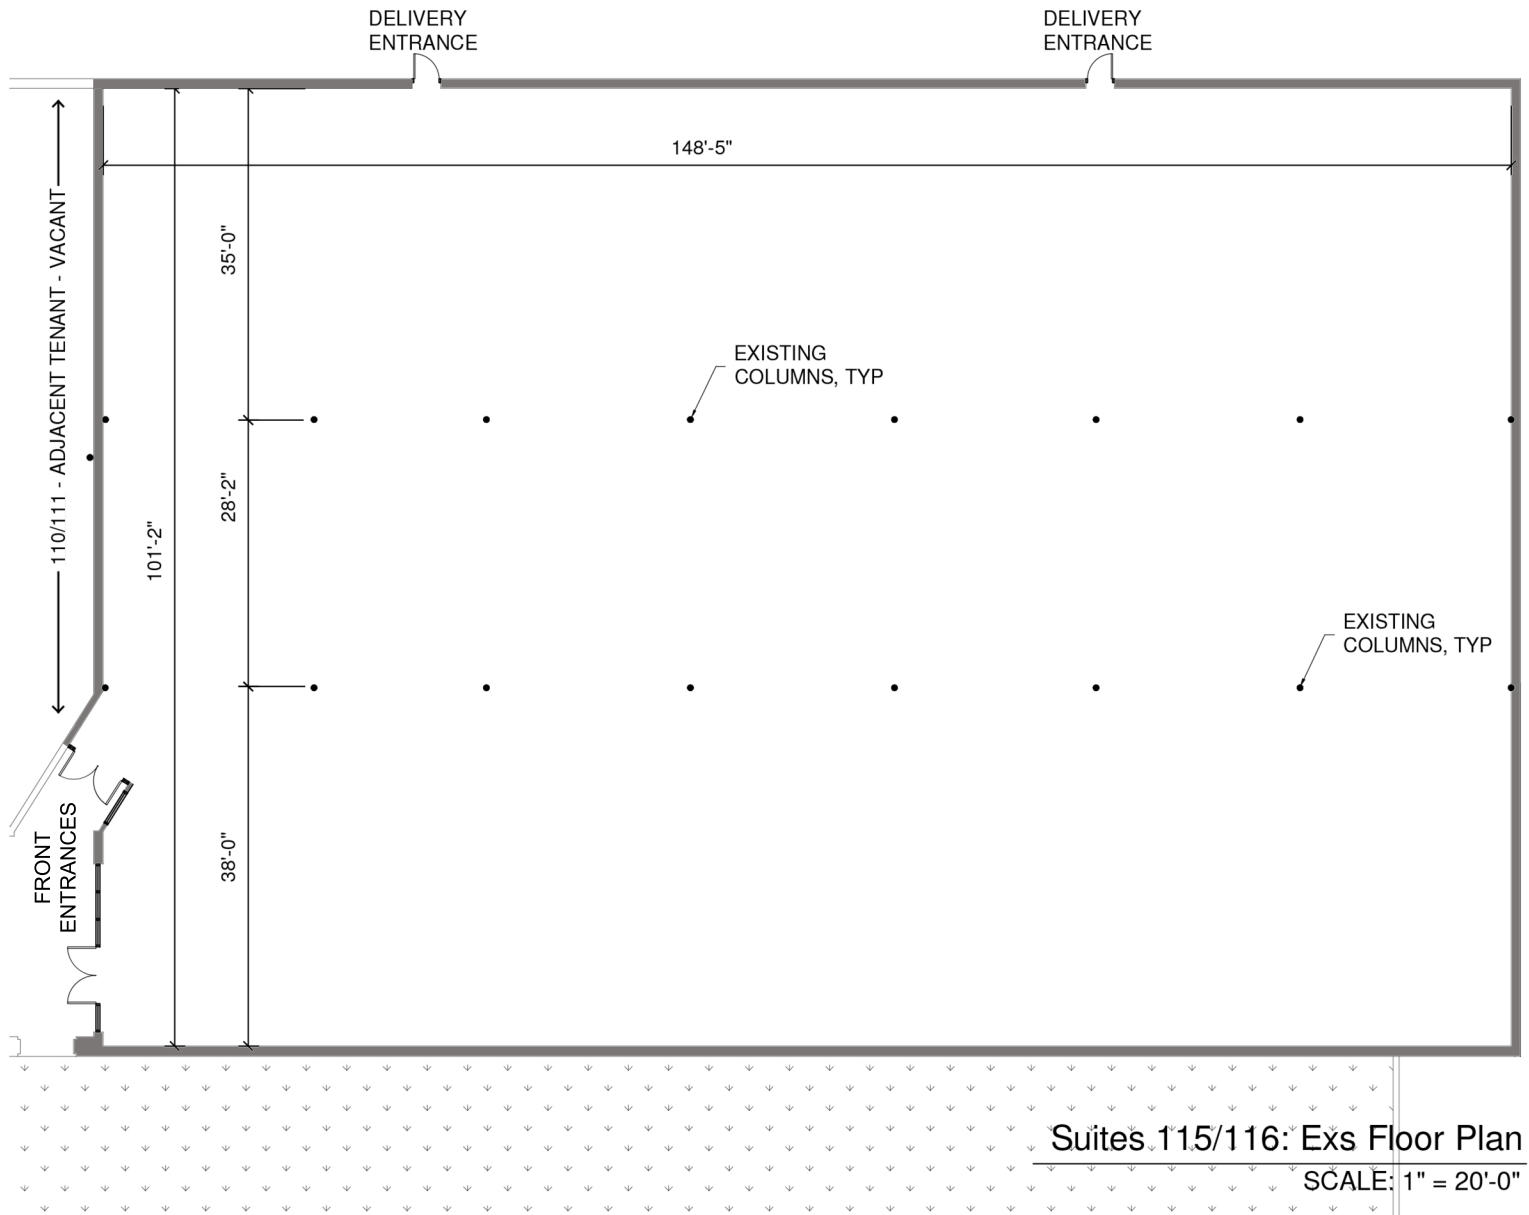

- \*On Lake Forest / Benson Canal
- \*Single Story Shopping Center w/ Storefront Windows
- \*351 Parking Spaces with 10 Accessible Parking Spaces
- \*Zoned C-1: General Commercial District
- \*Multi-Tenant Building

**LEGEND:**

 DENOTES EXISTING WALL

**FESTIVAL PLAZA  
SHOPPING CENTER**  
8700 LAKE FOREST BLVD  
NEW ORLEANS, LA

W. T. VERQES  
REAL ESTATE DEVELOPERS  
& CONTRACTORS

7240 Crowder Blvd, Suite 401 | New Orleans