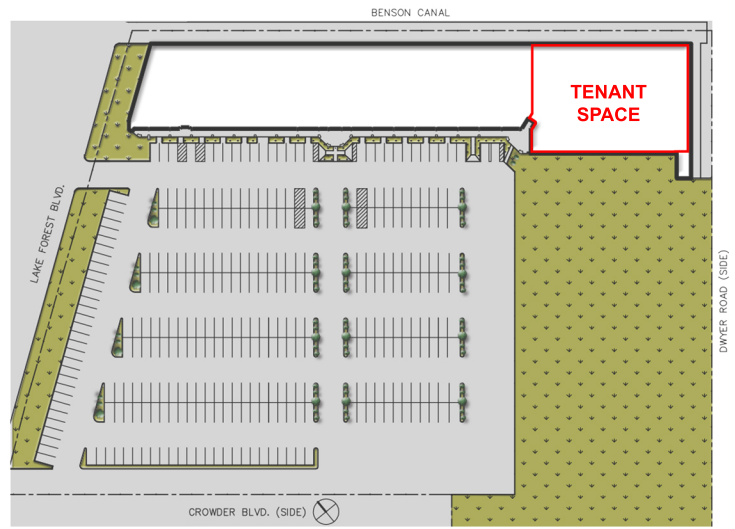

- \*On Lake Forest / Benson Canal
- \*Single Story Shopping Center w/ Storefront Windows
- \*351 Parking Spaces with 10 Accessible Parking Spaces
- \*Zoned C-1: General Commercial District
- \*Multi-Tenant Building