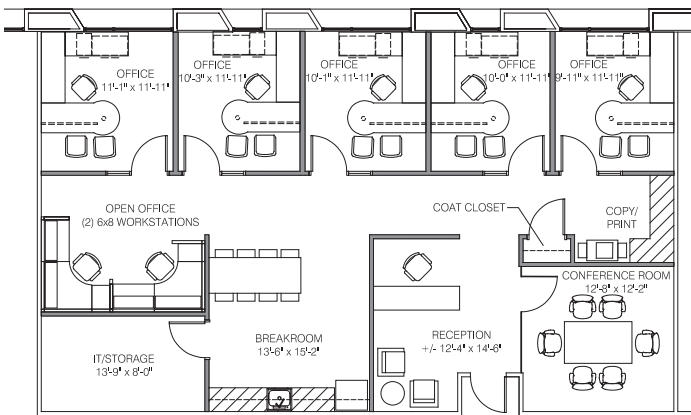

Suite 1860

2,011 RSF

Space Plan - Option 1

Space Plan - Option 2

Contact us:

MIKE WANEZEK
Partner
+1 414 278 6826
mike.wanezek@colliers.com

JOE MORITZ
Senior Advisor
+1 414 278 6871
joe.moritz@colliers.com