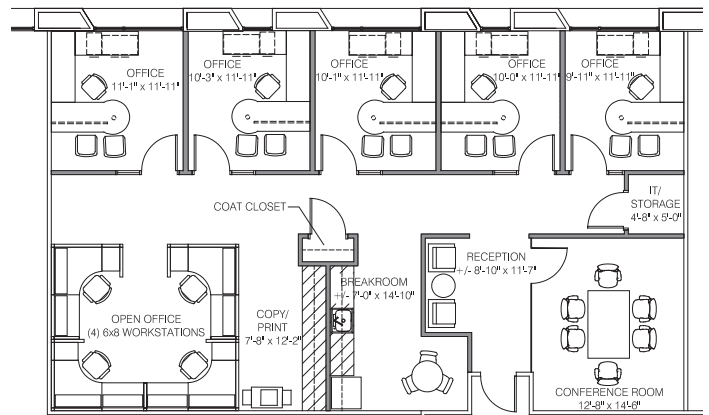

Suite 1860

2,011 RSF

Space Plan - Option 1

Space Plan - Option 2

Contact us:

MIKE WANEZEK
Partner
+1 414 278 6826
mike.wanezek@colliers.com

JOE MORITZ
Senior Advisor
+1 414 278 6871
joe.moritz@colliers.com