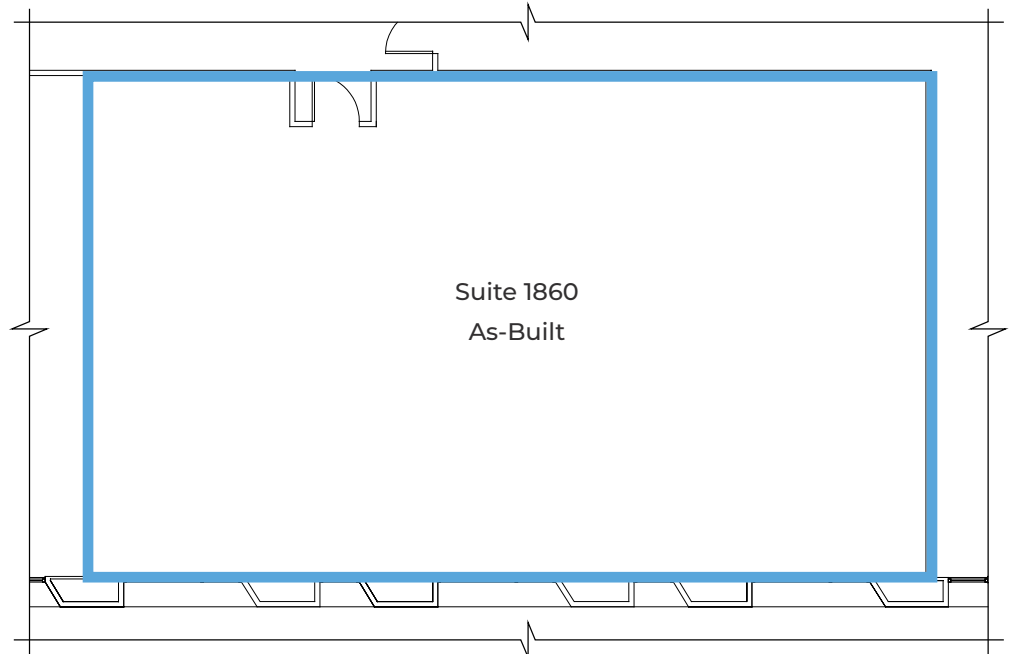

Suite 1860

2,011 RSF

Space Plan - Option 1

Space Plan - Option 2

Contact us:

MIKE WANEZEK
Partner
+1 414 278 6826
mike.wanezek@colliers.com

JOE MORITZ
Senior Advisor
+1 414 278 6871
joe.moritz@colliers.com