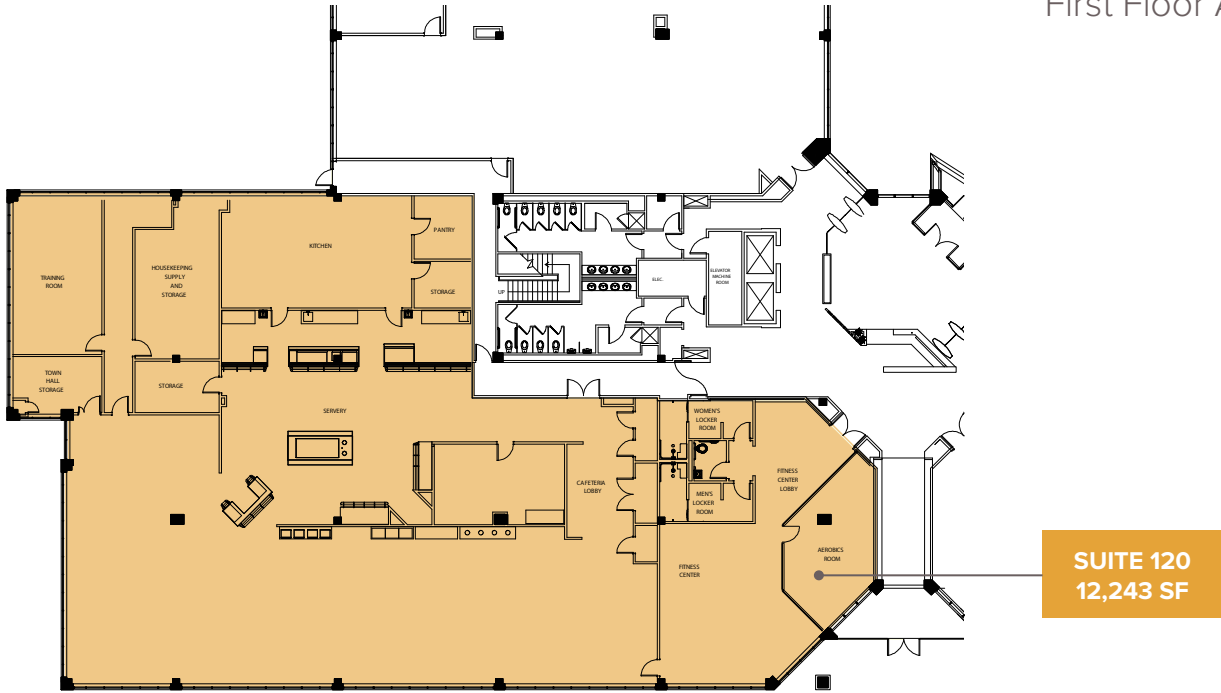

CHESTERBROOK

965

CHESTERBROOK BLVD

First Floor Availabilities

JLL | Jones Lang LaSalle Brokerage, Inc.
550 Swedesford Road, Suite 260
Wayne, PA 19087

Doug Newbert
610.249.2273
doug.newbert@jll.com

Mike MacCroy
610.249.2270
mike.maccroy@jll.com