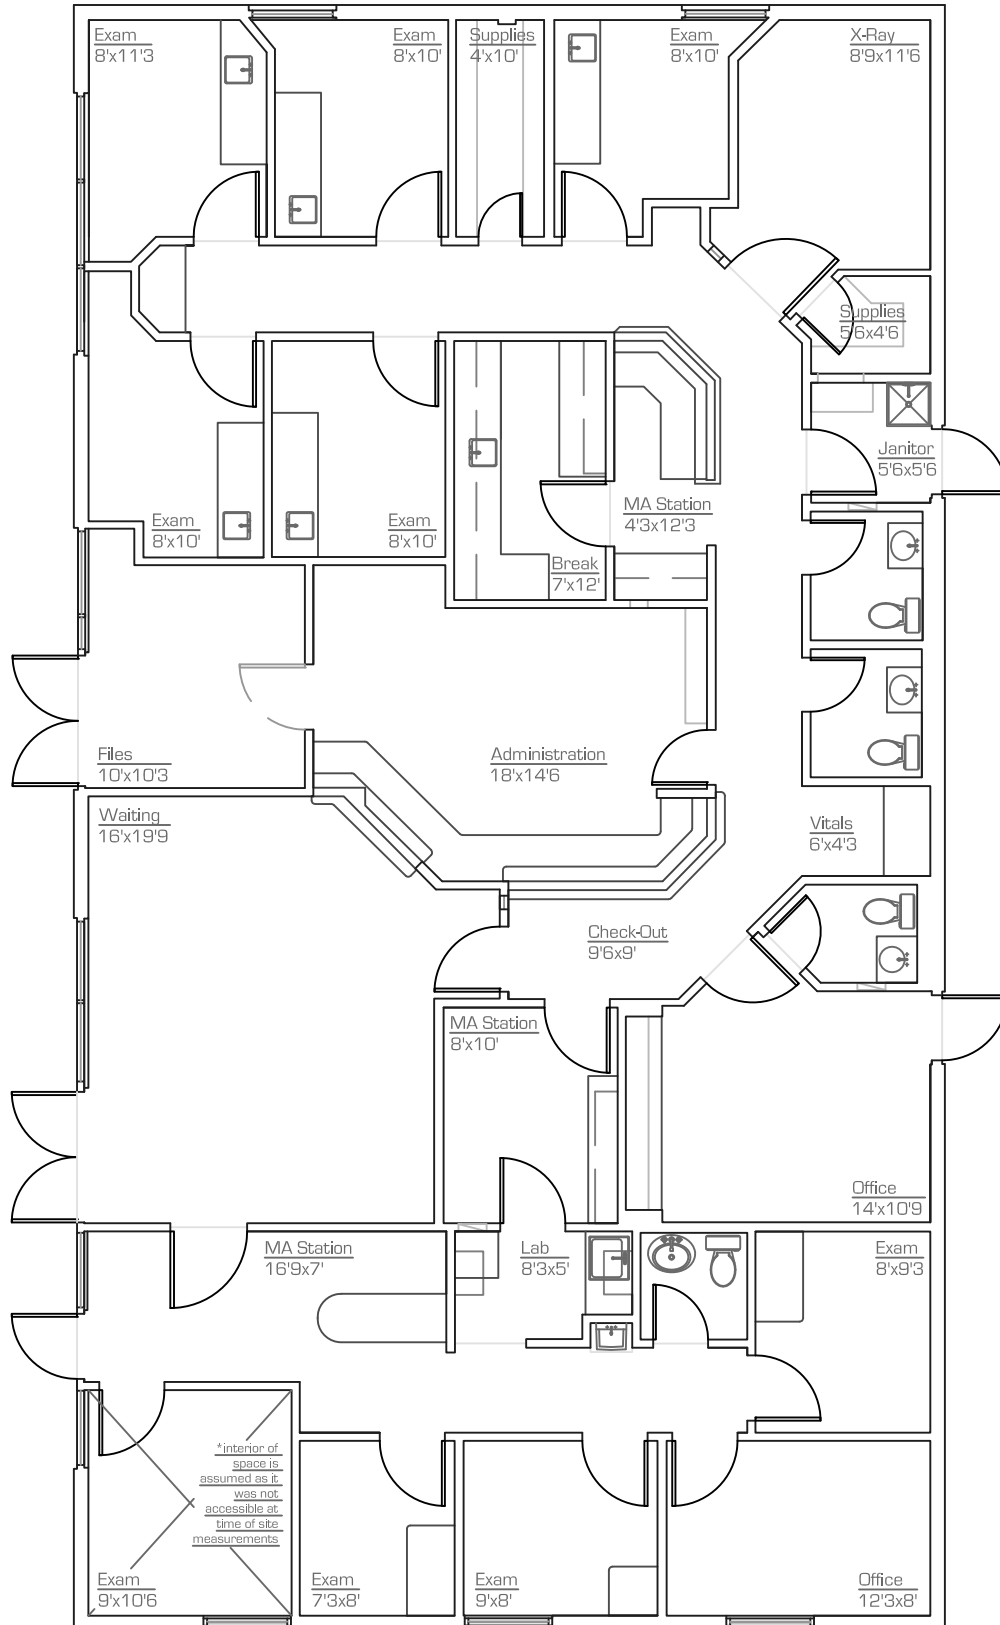

212 West Superstition Boulevard

Apache Junction . Arizona

Suite 101 - 2,986 SF

As-Built

scale: nts

8.June.2017

*All dimensions are approximate at ± 3"

*All information is of general nature

precision**DIMENSIONS**

as-built & design
602.790.6412