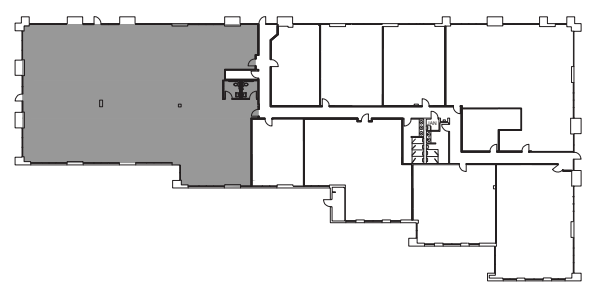

RICHARDSON DRIVE PLAZA

1485 RICHARDSON DRIVE, RICHARDSON, TX 75080

NEW SPEC SUITES AVAILABLE
FROM 1,307 - 5,583 RSF

Jared Laake
972.776.7045
jlaake@bradford.com

Kyle Espie
972.776.7070
kespie@bradford.com