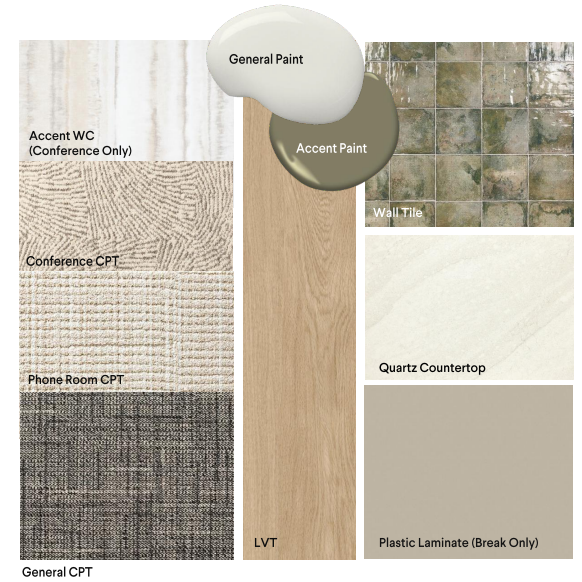

SPEC SUITE 200

6,450 RSF

FINISH PALETTE EARTHY GREEN