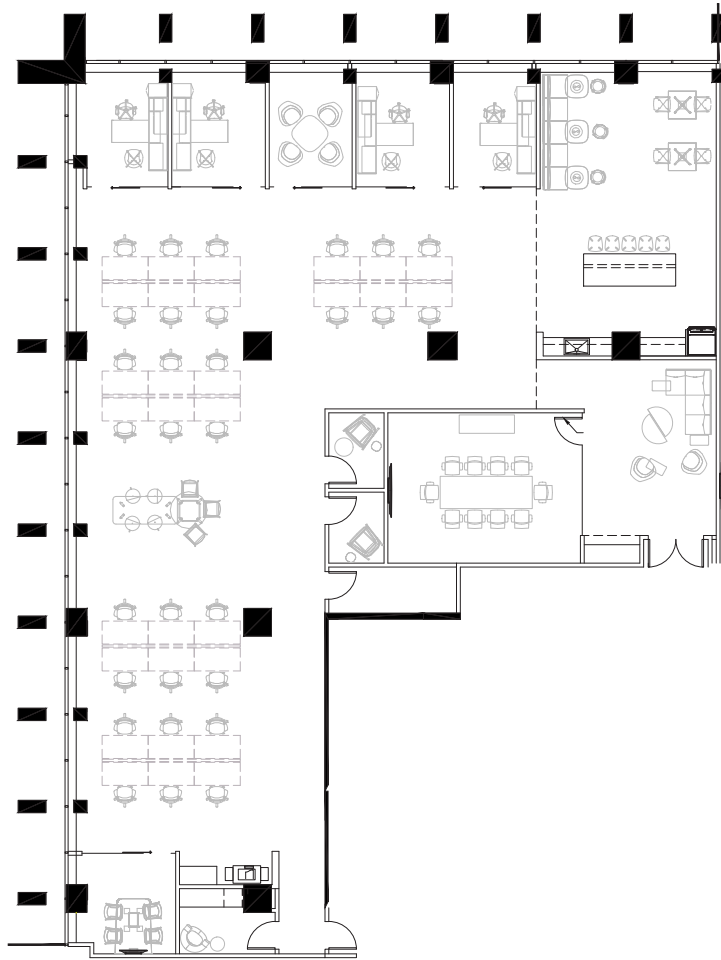

SPEC SUITE 200

6,450 RSF

FINISH PALETTE EARTHY GREEN