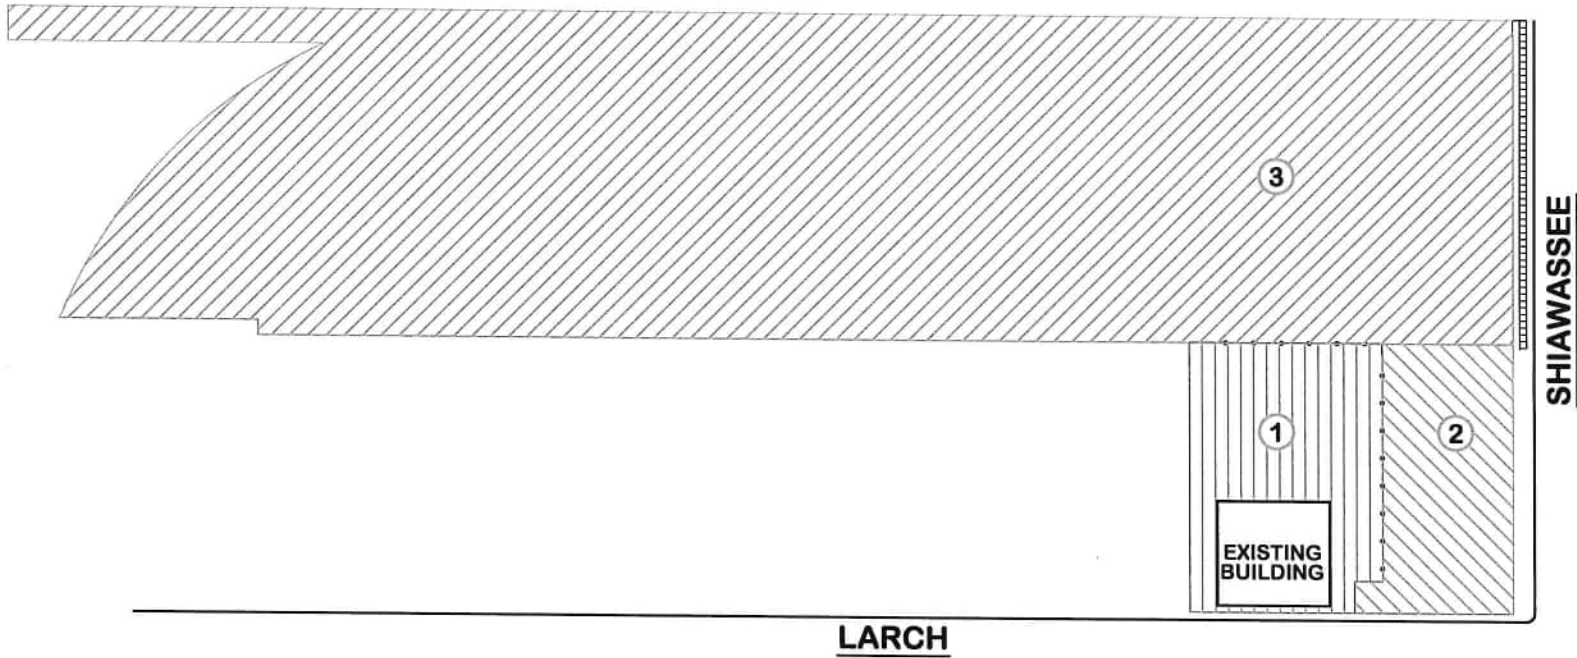

2501 COOLIDGE
SUITE 501
EAST LANSING, MI 48823
PHONE: 517.333.3430
FAX: 517.333.6725

AREA	SQUARE FOOTAGE
1	19,326
2	27,288
3	236,324
TOTAL	282,938 or 6.50 acres

SITE PLAN AREA CALCULATIONS ARE APPROX. - SHOULD BE SURVEYED

**PROPOSED
DRAWING
FOR:**

SHIAWASSEE &
LARCH

DATE: 11/4/22

DR. BY: CJR

SCALE: None