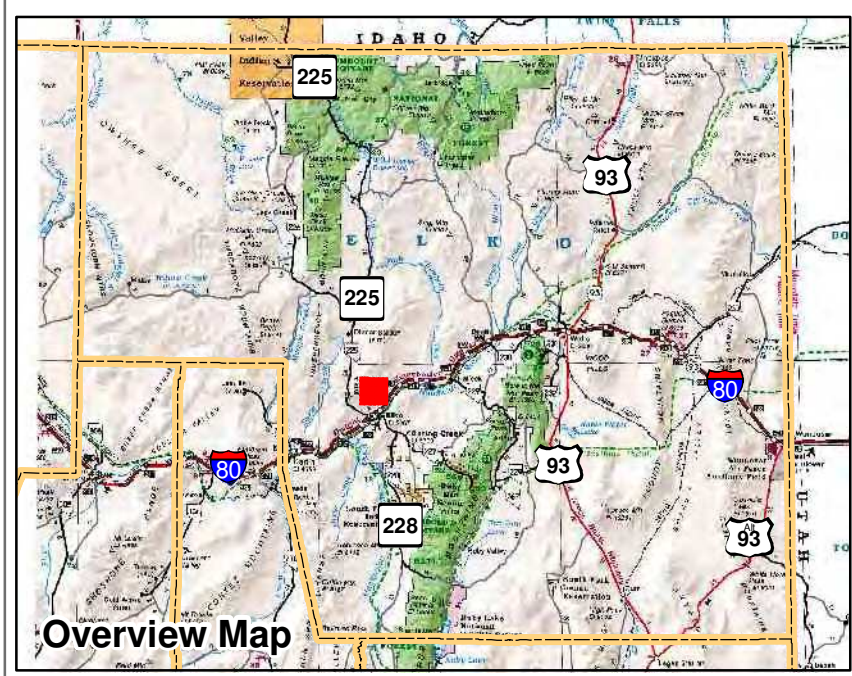

006-100
Township 35N Range 55E
of the Mount Diablo Meridian, Nevada

- Legend**
- Subject Parcel
 - Parcel
 - Public Land
 - Lot
 - Township/Range
 - Section

This map does NOT represent a survey. It is compiled from official records, including surveys and deeds. Recorded documents should be used for detailed legal information. Unless approved by Elko County Assessor, other uses are forbidden.

Reference Documents:
 Division into Large Parcel # 604572

FOR ASSESSMENT USE ONLY

Background DRG was downloaded from the W. M. Keck Earth Sciences & Mining Research Information Center.

Product of GIS
 Last Update 10/21/08 JLS