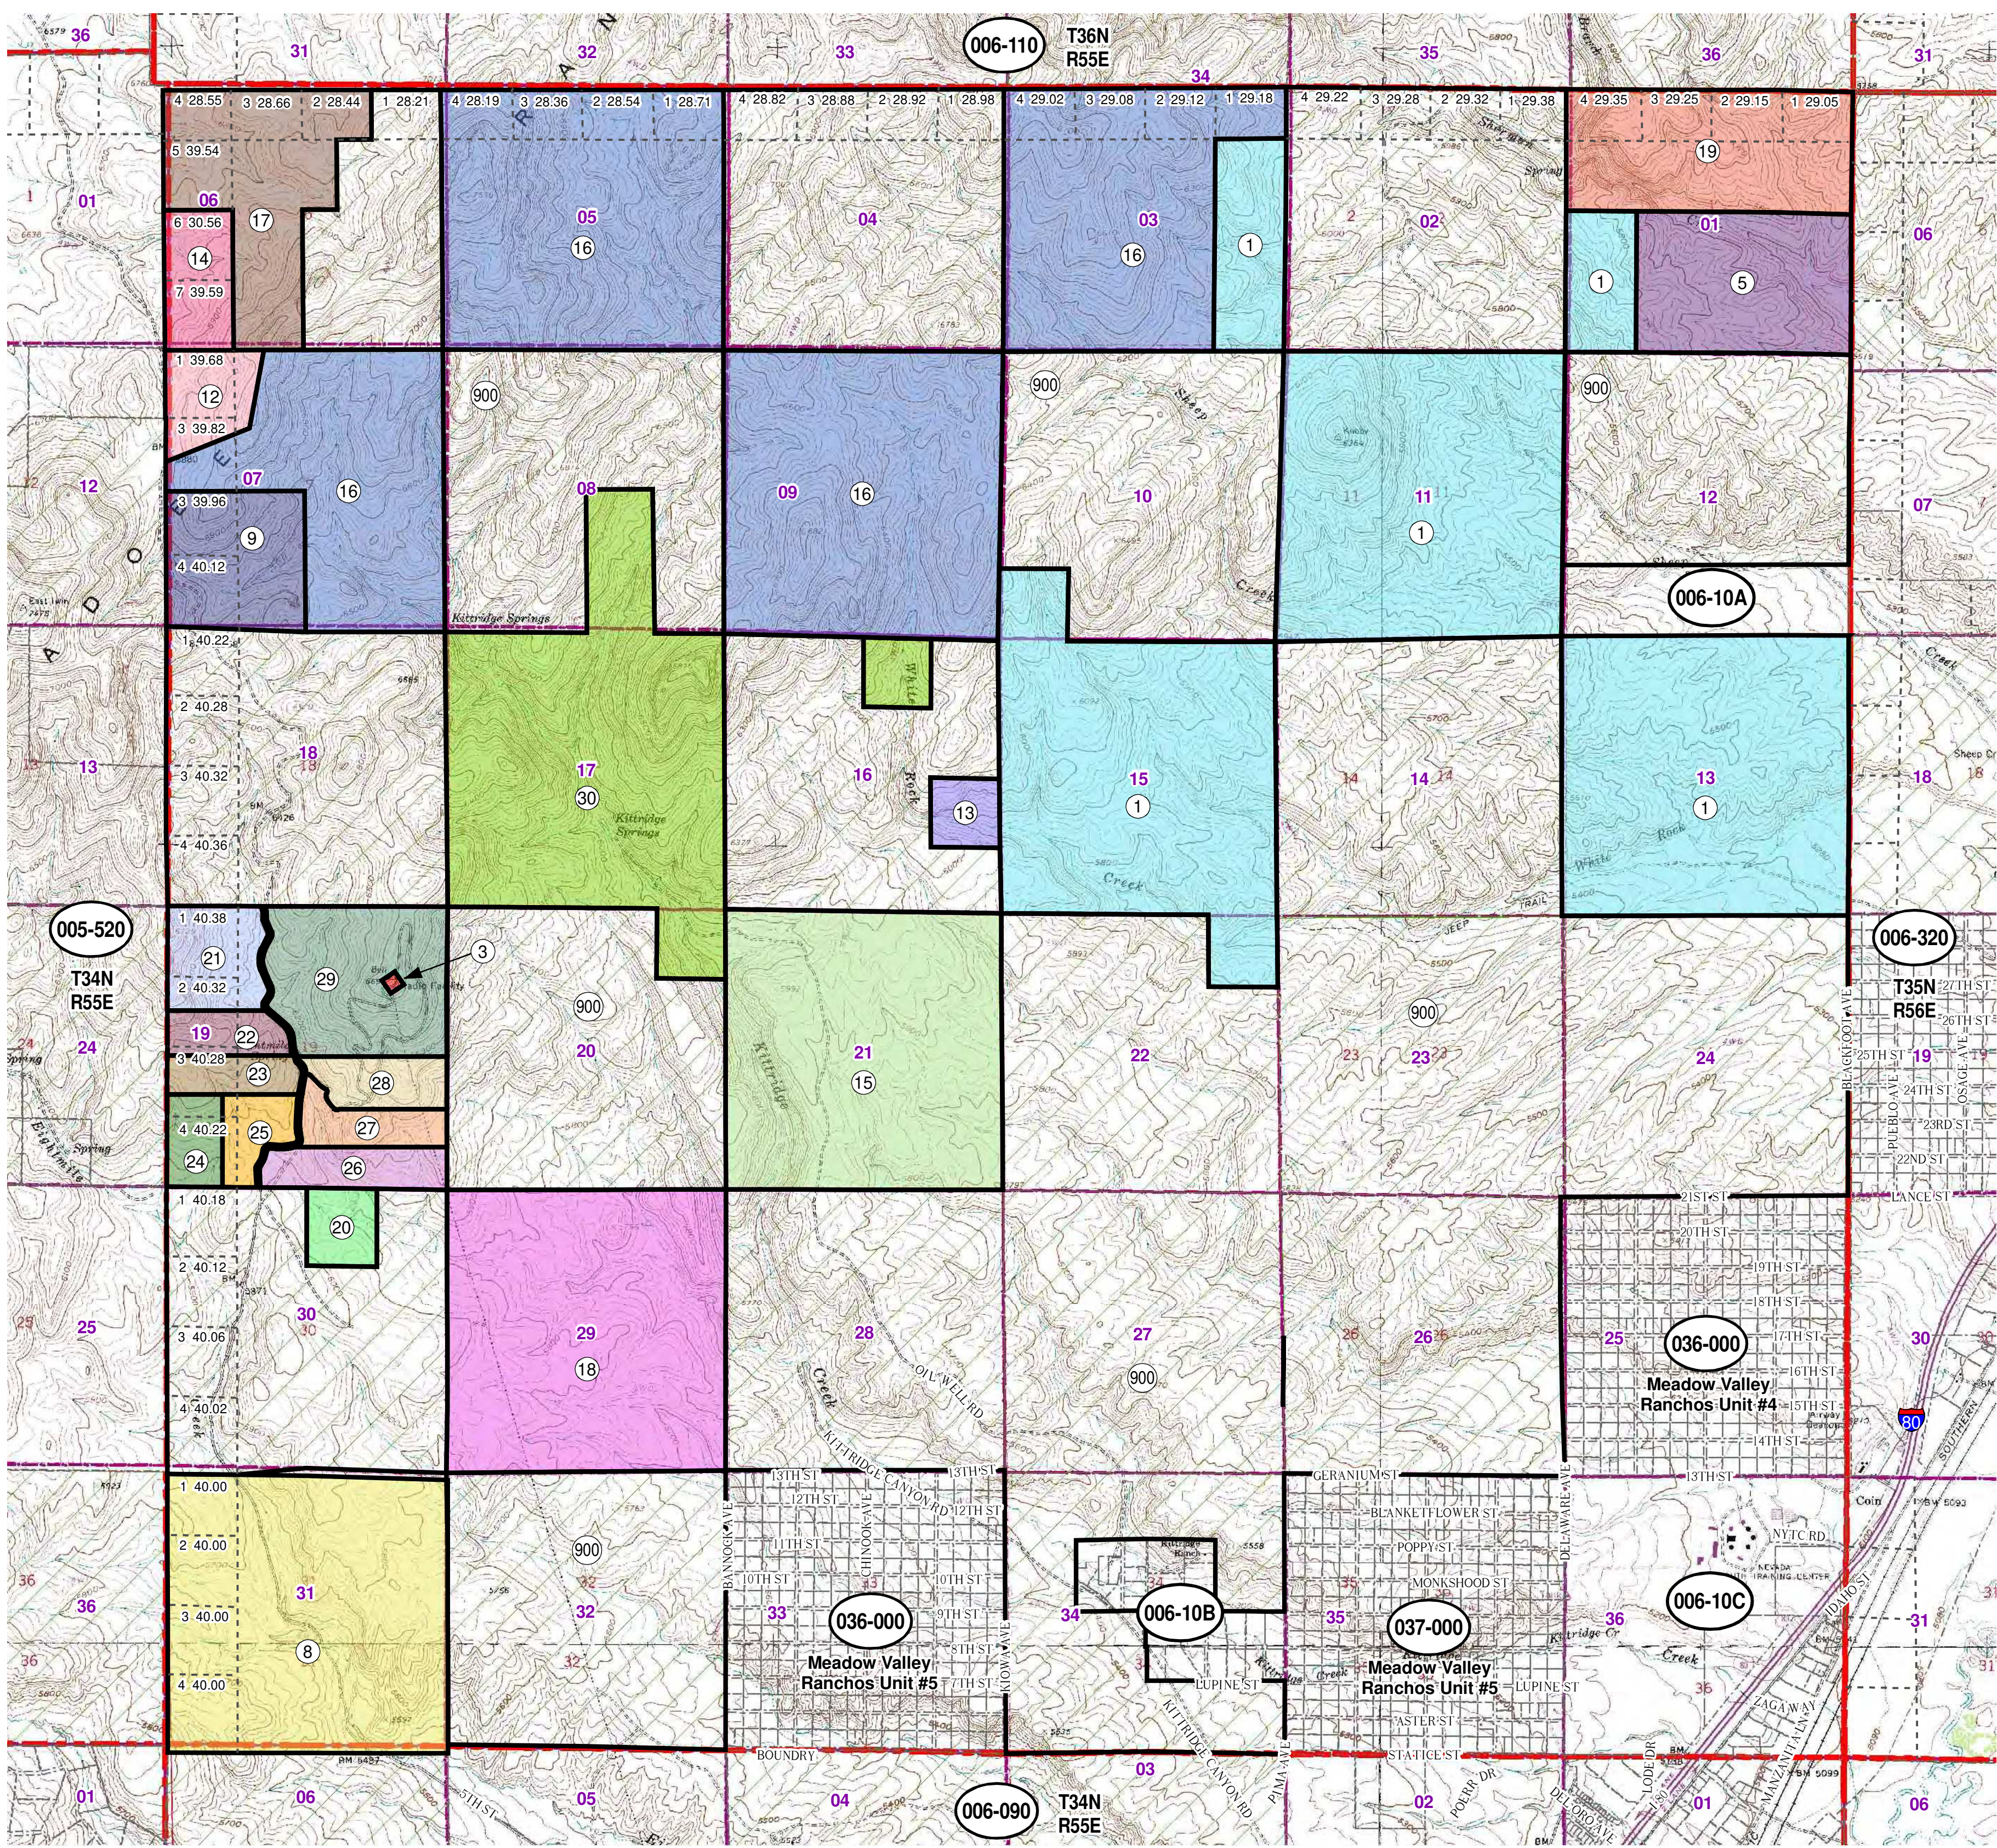

006-100
Township 35N Range 55E
of the Mount Diablo Meridian, Nevada

- Legend**
- Subject Parcel
 - Parcel
 - Public Land
 - Lot
 - Township/Range
 - Section

This map does NOT represent a survey. It is compiled from official records, including surveys and deeds. Recorded documents should be used for detailed legal information. Unless approved by Elko County Assessor, other uses are forbidden.

Reference Documents:
 Division into Large Parcel # 604572

FOR ASSESSMENT USE ONLY

Background DRG was downloaded from the W. M. Keck Earth Sciences & Mining Research Information Center.

Product of GIS
 Last Update 10/21/08 JLS