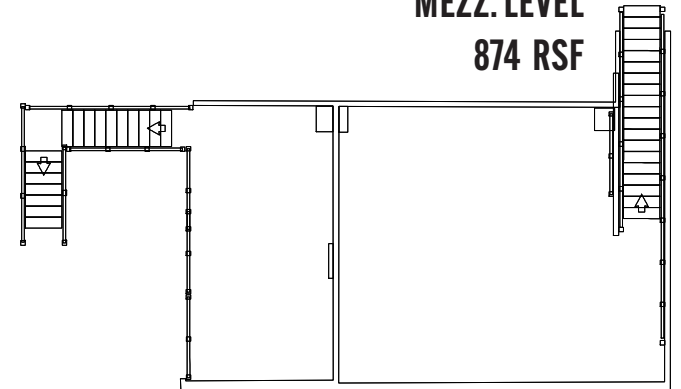

THE FOUNDRY

SUITE J
4,918 RSF

MAIN LEVEL
4,044 RSF

MEZZ. LEVEL
874 RSF

CONTACT:

CHARLEY LEAVITT
704.634.8254
charley.leavitt@streamrealty.com

GRANT KEYES
980.378.1521
grant.keyes@streamrealty.com

KENNEDY FERTITTA
704.962.7430
kennedy.fertitta@streamrealty.com