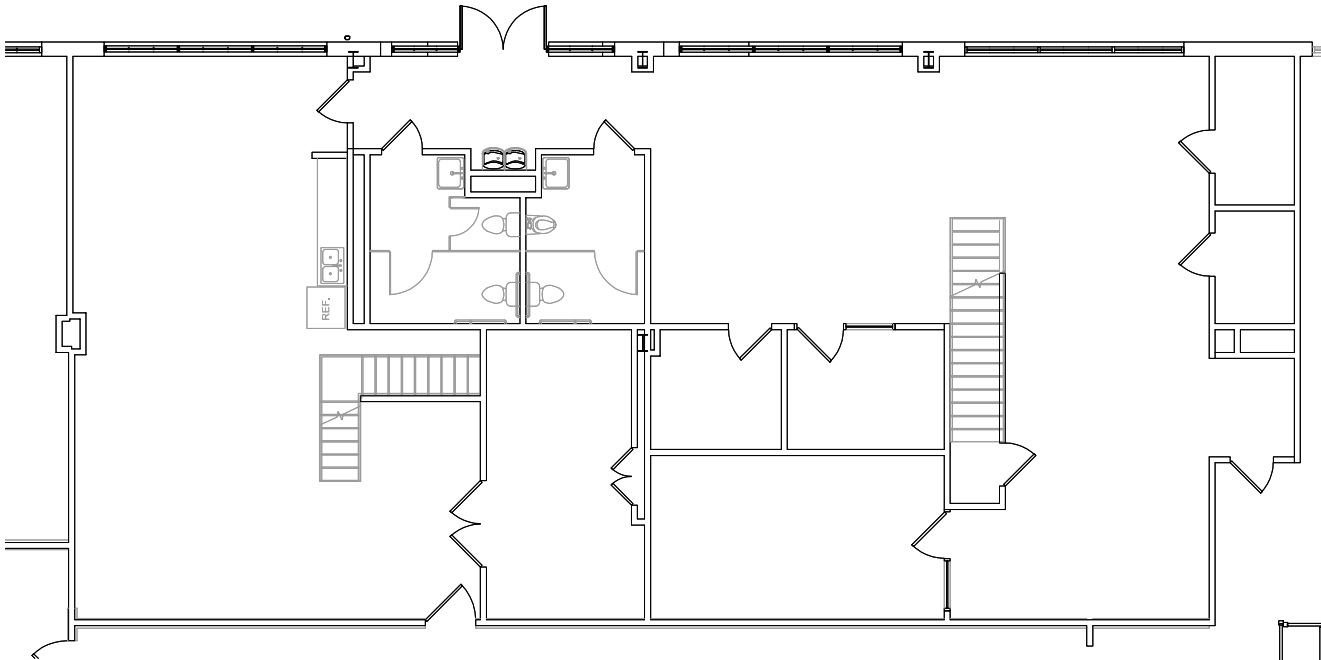

THE FOUNDRY

SUITE J
4,918 RSF

MAIN LEVEL
4,044 RSF

MEZZ. LEVEL
874 RSF

CONTACT:

CHARLEY LEAVITT
704.634.8254
charley.leavitt@streamrealty.com

GRANT KEYES
980.378.1521
grant.keyes@streamrealty.com

KENNEDY FERTITTA
704.962.7430
kennedy.fertitta@streamrealty.com