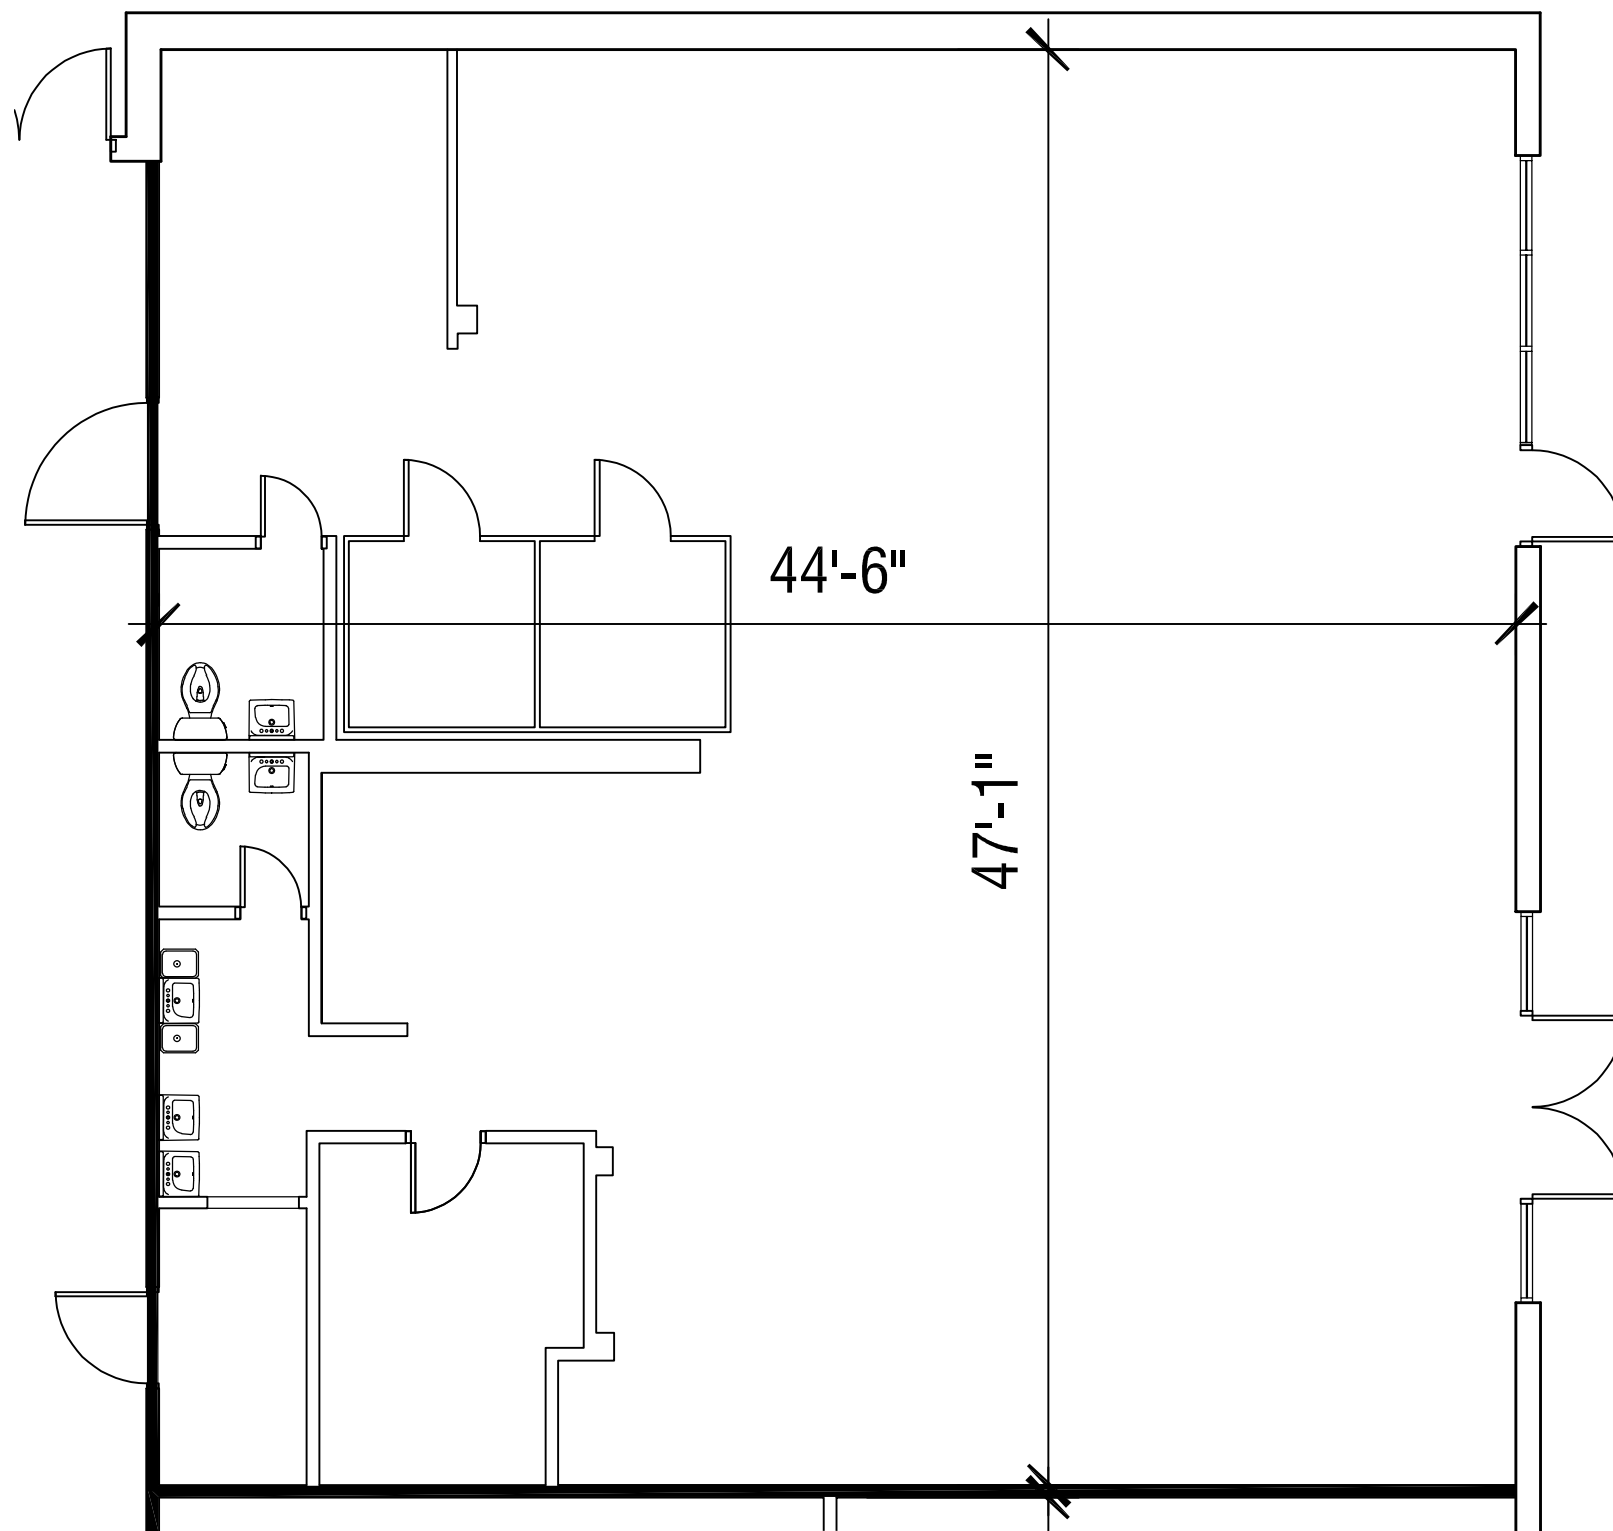

Suite 1754  
2,201 SF  
Northview Mall  
1700 E. 86th Street  
Indianapolis, IN 46240

KEY PLAN

PRELIMINARY  
NOT FOR CONSTRUCTION

This drawing is for review purposes only and is not to scale.

Project No. #IN23020