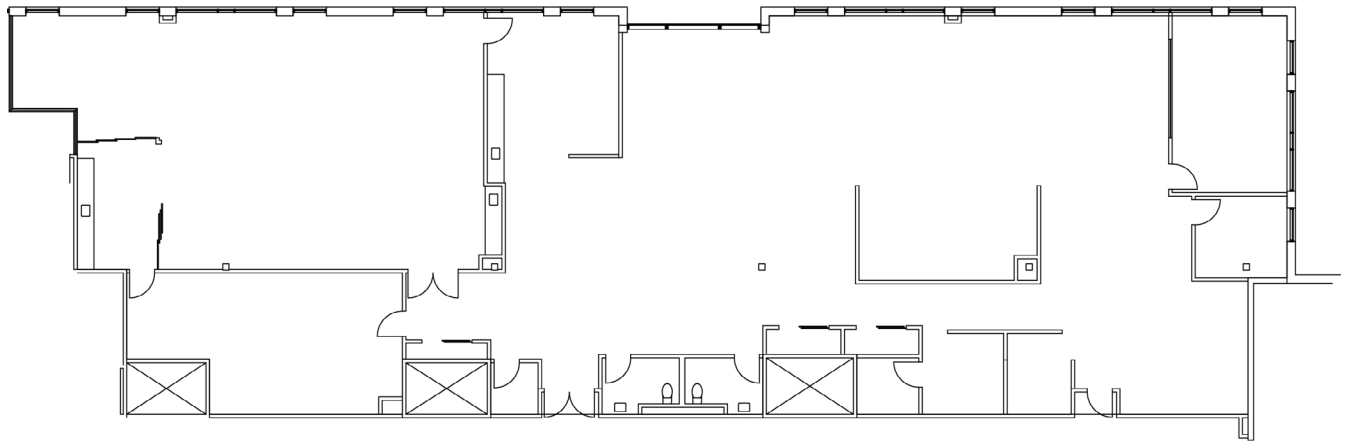

# SUITE PLAN

**Dakota Ridge**  
13402 West Coal Mine Avenue  
Littleton, CO 80127

**SUITE 340**  
7,282 RSF