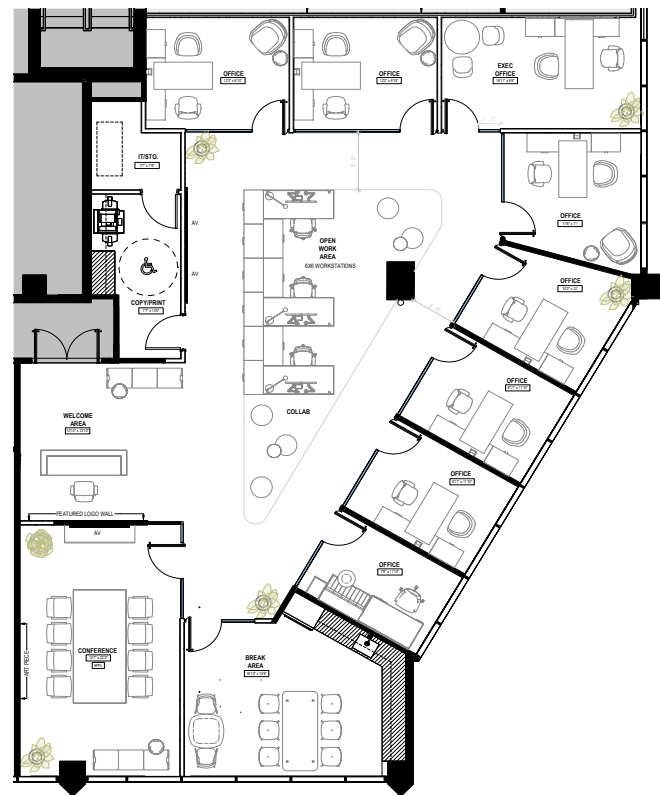

BRICKELL CITY TOWER

**80 SW 8TH ST
MIAMI FL 33130**

SUITE 2660 | 3,482 RSF

BANYAN STREET
REAL ESTATE FUNDS

LEASING CONTACTS

Cameron Tallon
+1 407 284 7455
cameron.tallon@cbre.com

Eric Groffman
+1 786 390 7497
eric.groffman@cbre.com