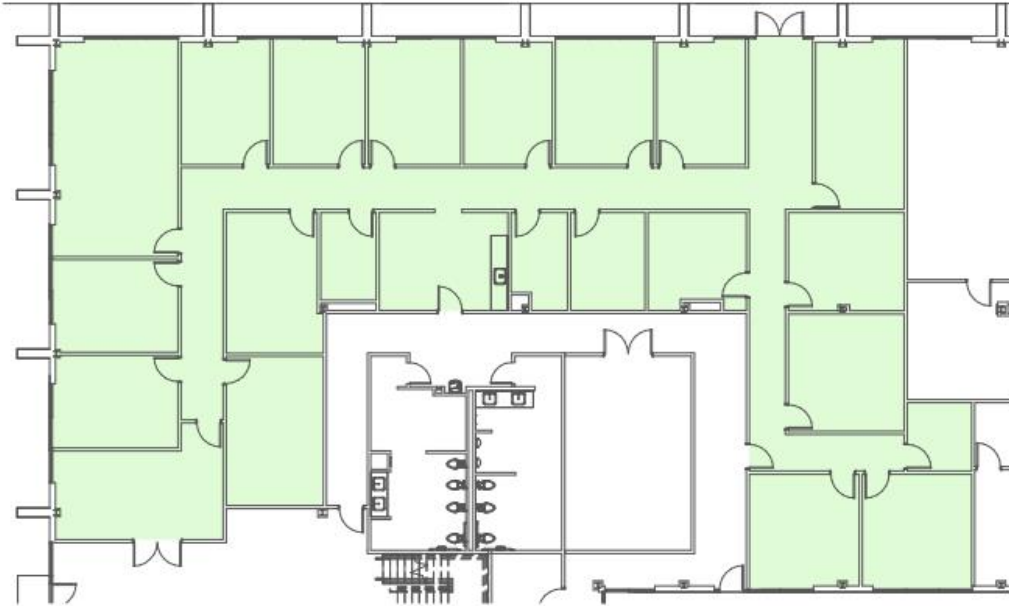

FIRST FLOOR
SUITE 175

TENANT AREA	COMMON (16%)	RENTABLE AREA
5,471 SF	875 SF	6,346 SF

1" = 20' 

4021 AMBASSADOR CAFFERY PKWY
LAFAYETTE, LA 70503

CONTACT:
CHAMPION REAL ESTATE SERVICES
100 RUE IBERVILLE, SUITE 200
LAFAYETTE, LA 70508
(337) 593-0444

FIRST FLOOR

07/10/24