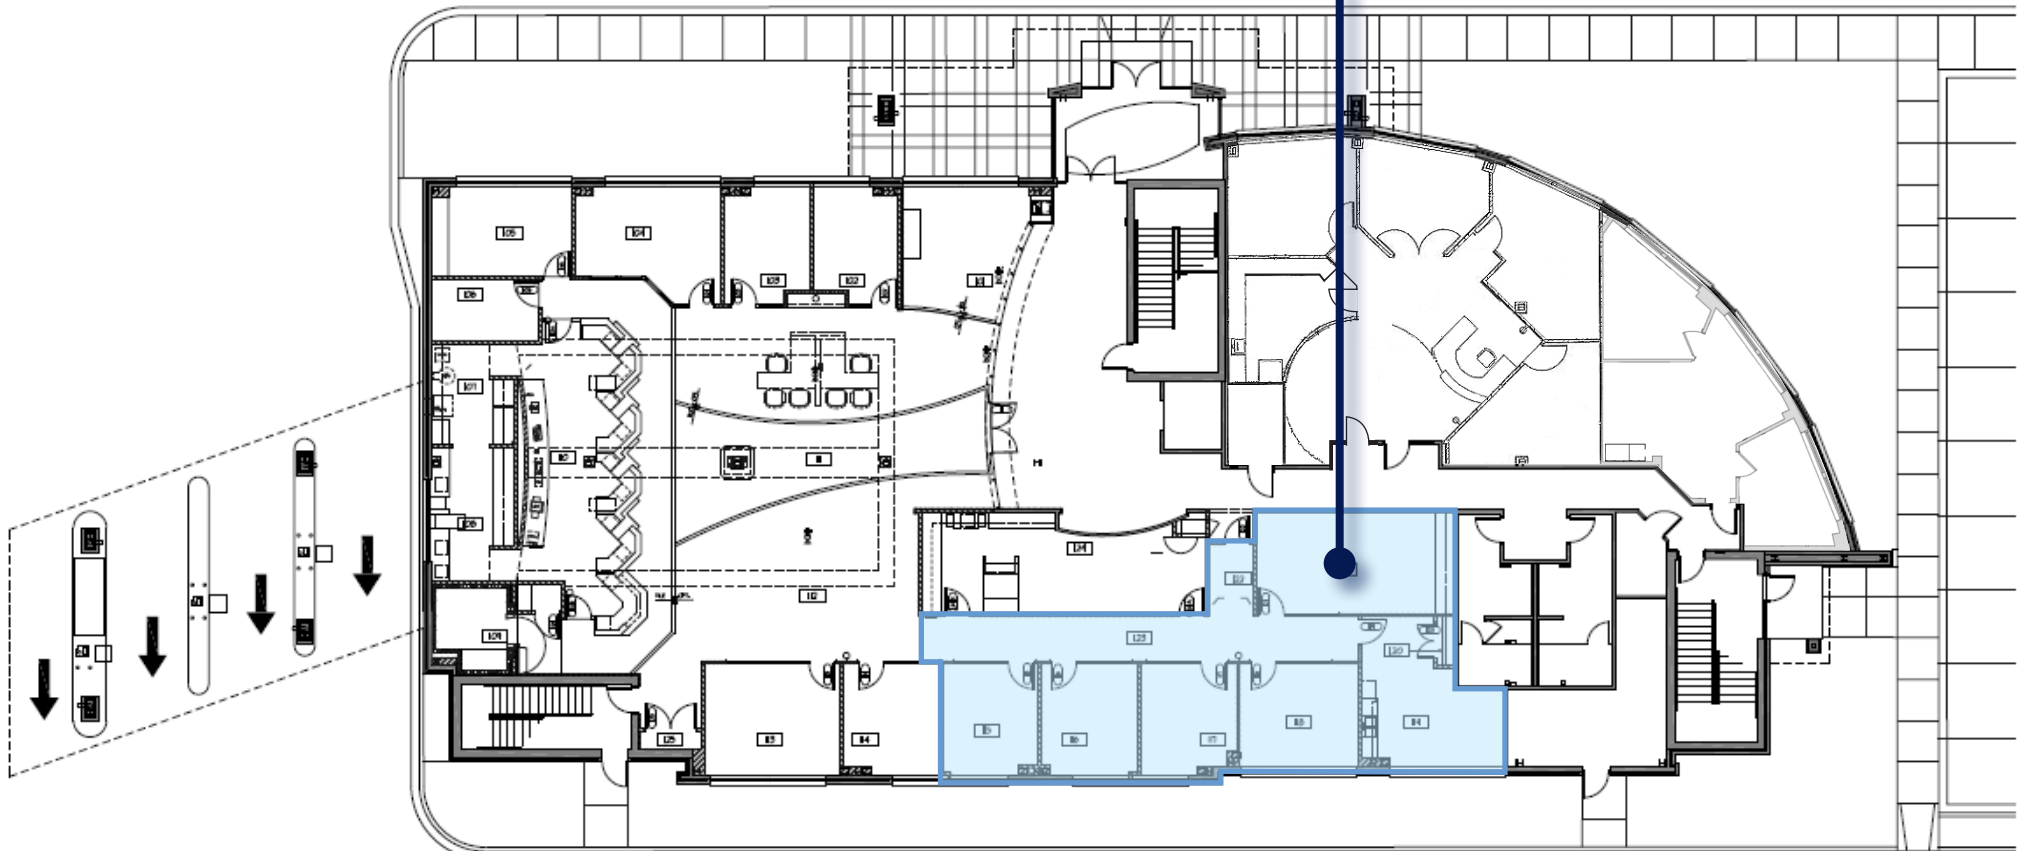

# First Floor Plan

The Voyager Building | 500 Marschall Rd, Shakopee, Minnesota

Available  
**Suite 105**  
1,943 SF

MAIN LEVEL PLAN  
UB-11-2