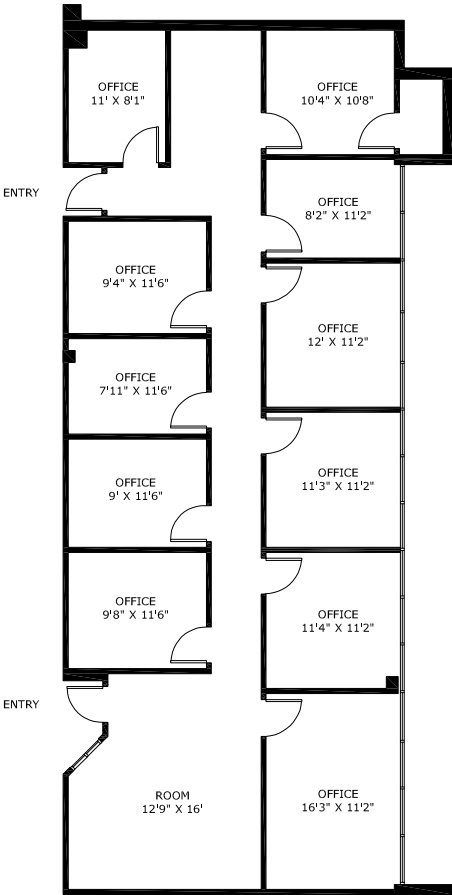

TEXAS UNIQUE PROPERTIES  
1101 E. ARAPAHO,  
RICHARDSON, TX 75081  
2ND FLOOR

SUITE 205  
1,965 RSF