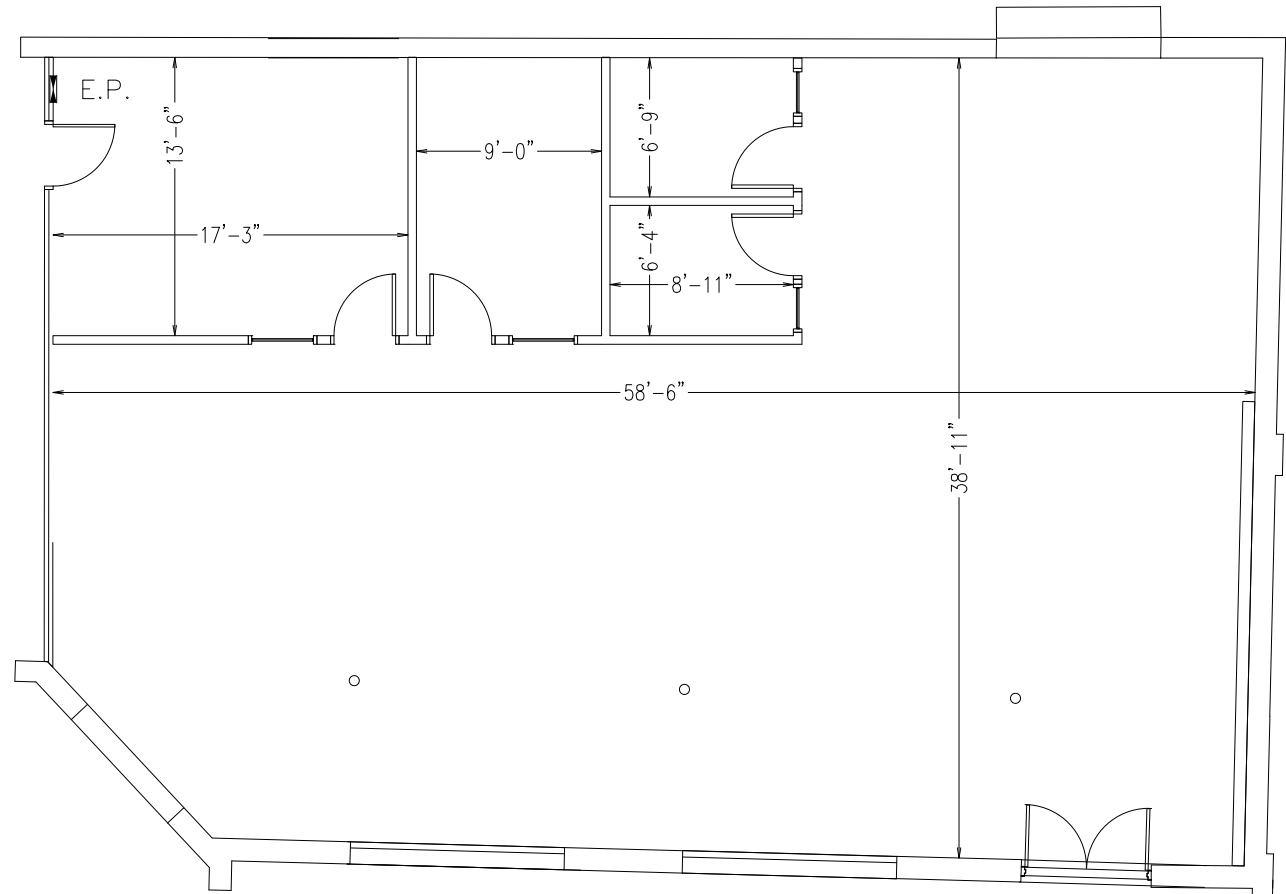

SUITE 225
2,826 RSF

CONTACT:

CHARLEY LEAVITT

704.634.8254

charley.leavitt@streamrealty.com

GRANT KEYES

980.378.1521

grant.keyes@streamrealty.com