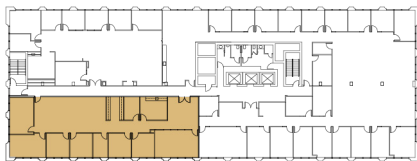

# Bovet Office Centre

155 Bovet Rd, San Mateo, CA 94402

**BOVET**  
OFFICE CENTRE

## AVAILABILITIES

**FLOOR 6 | ±3,536 s.f.**

**Suite 660**

**Available 9/1/26**

Floor Plan Key

Tim Grant  
T +1 650 480 2124  
CA RE License -00674597  
tim.grant@jll.com

Clarke Funkhouser  
T +1 650 480 2042  
CA RE License -01252763  
clarke.funkhouser@jll.com