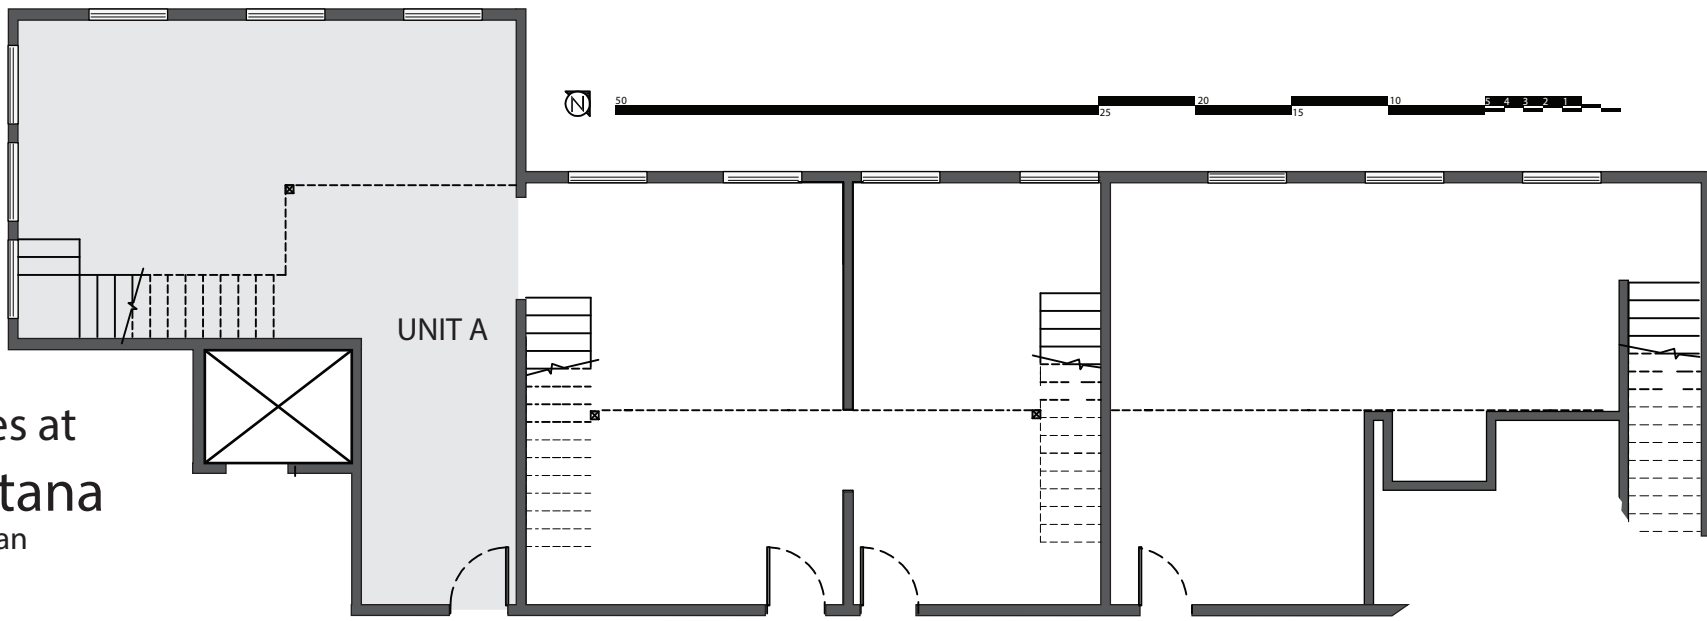

Office Suites at  
1301 Montana  
Leasehold Plan

Second Floor Level

UNIT A  
983 RSF

Mezzanine/Deck Level

Exterior Patio Deck

Unit D closet