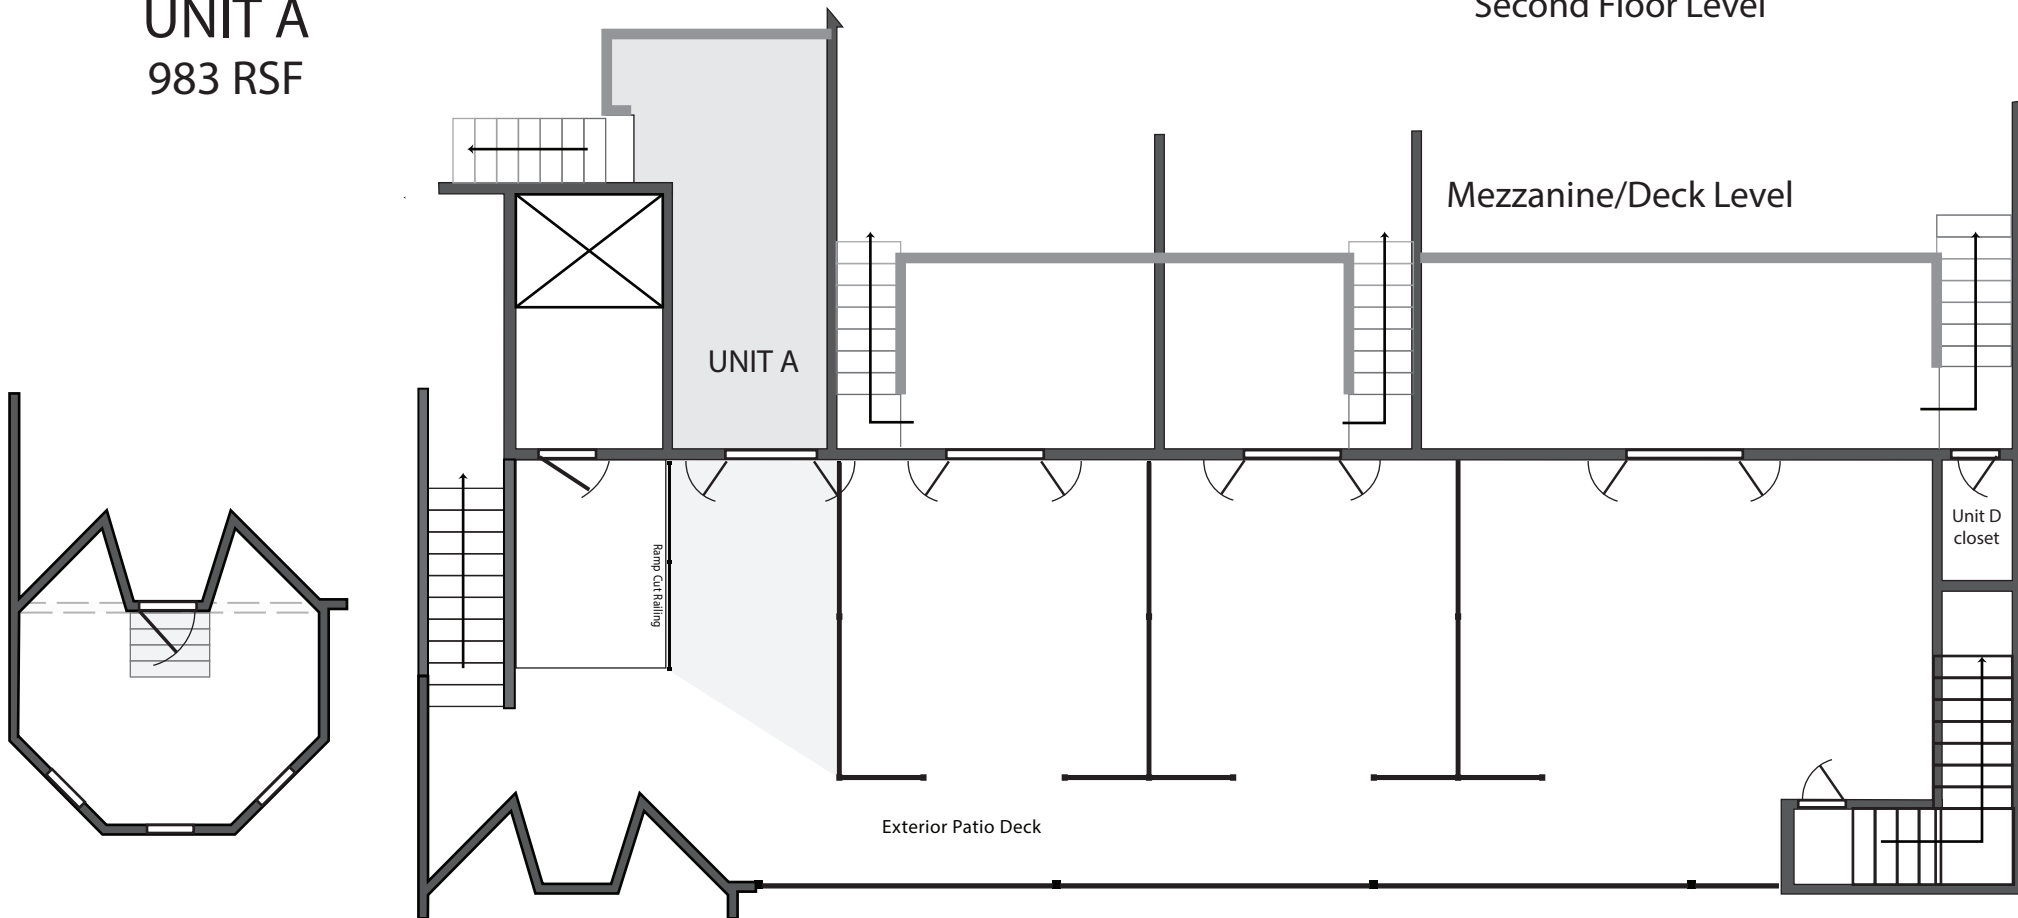

Office Suites at  
1301 Montana  
Leasehold Plan

Second Floor Level

UNIT A  
983 RSF

Mezzanine/Deck Level

Exterior Patio Deck

Unit D closet