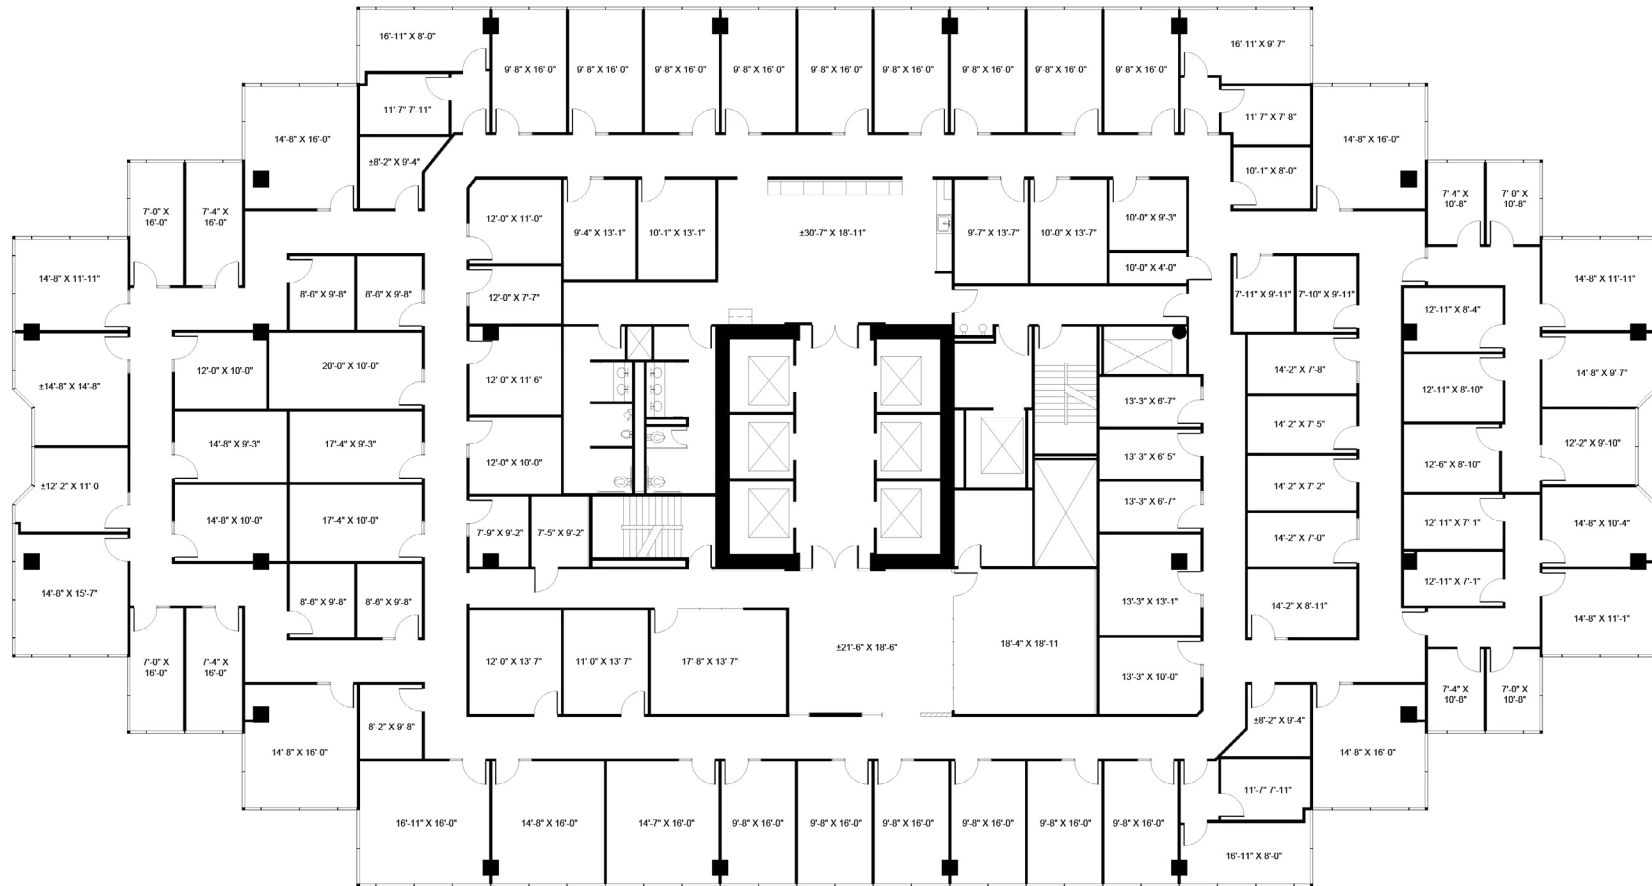

10000 NCX
10000 NORTH CENTRAL EXPRESSWAY

SUITE 400
21,504 SF

RYAN EVANICH
revanich@streamrealty.com
214.267.0442

SAM BASS
sam.bass@streamrealty.com
214.267.0436

STREAM

Charter
HOLDINGS