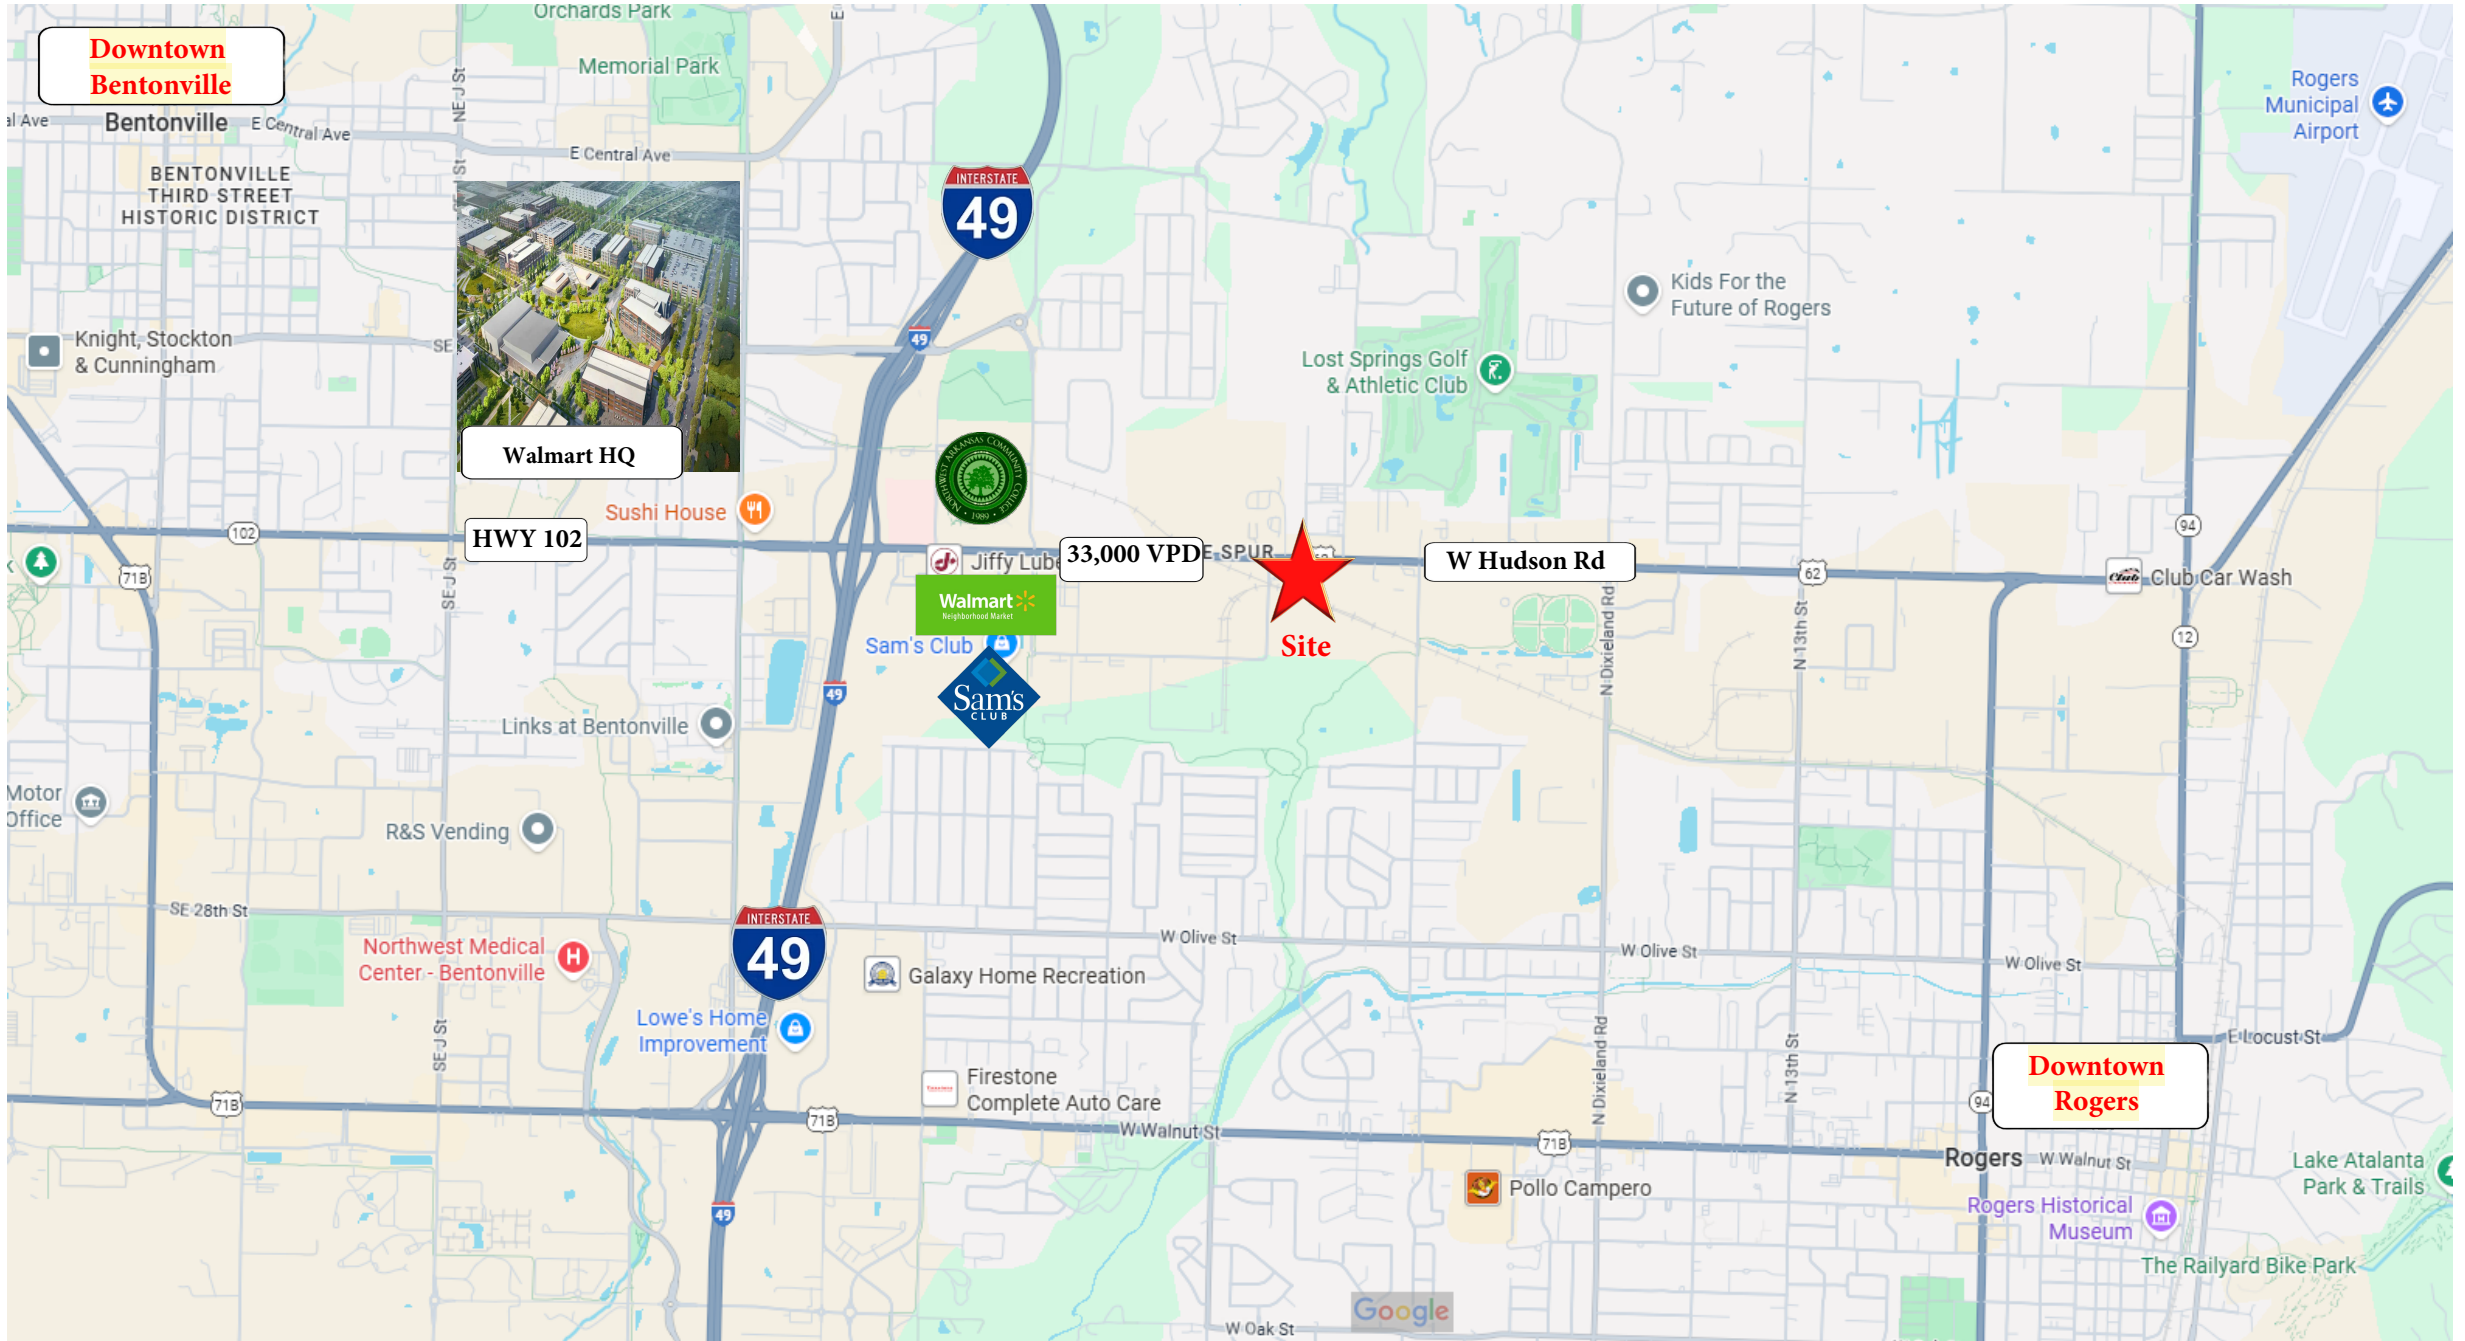

**Downtown
Bentonville**

Walmart HQ

33,000 VPD

Site

W Hudson Rd

**Downtown
Rogers**

Global HQ

 4,496 Students
 NORTHWEST ARKANSAS
 COMMUNITY COLLEGE
Move Forward. Exceed Expectations.

Site

Lost Springs Country Club

Rogers Regional Sports Park