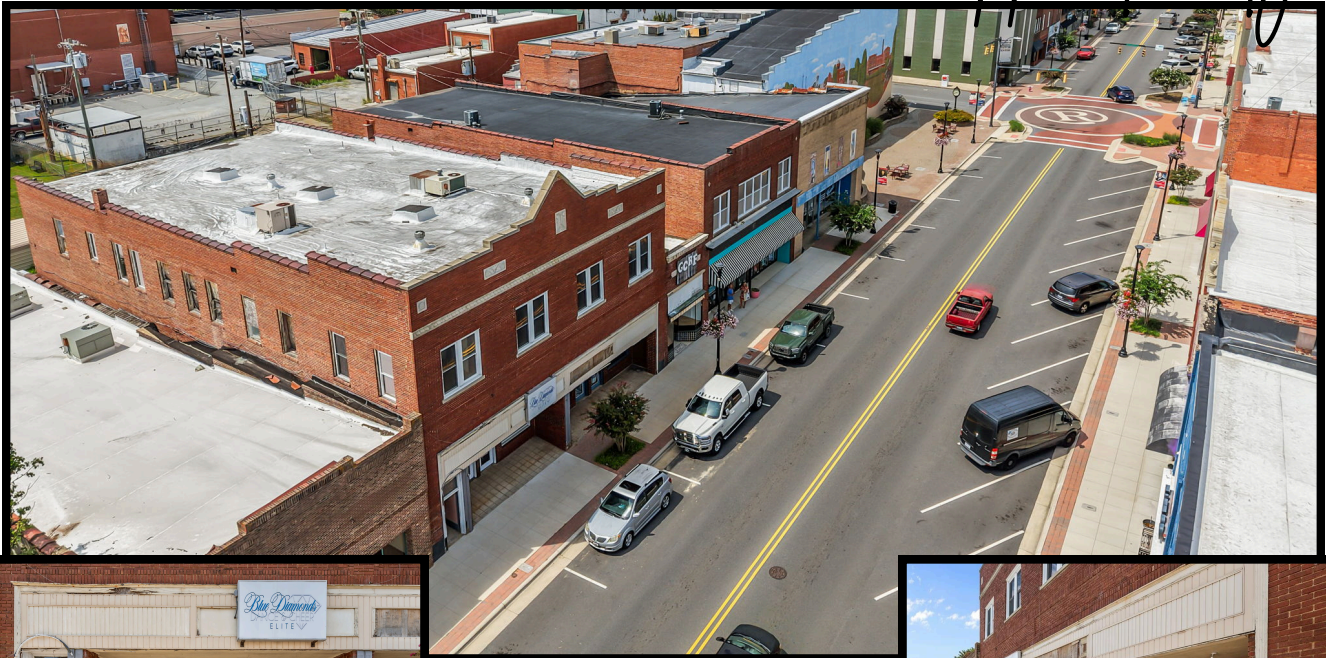

220 S SCALES STREET  
REIDSVILLE, NC 27320

LISTED AT  
\$225,900

INVESTMENT *opportunity*

REIDSVILLE, NC

Exceptional investment opportunity in the heart of Downtown Reidsville! Just 20 minutes from the new casino, this property sits in a growing, revitalizing area and offers offices with city views. A rare, one-of-a-kind property with endless potential for income and long-term value.

9730 SQ FT

*Christy Donaldson*

336-266-8605