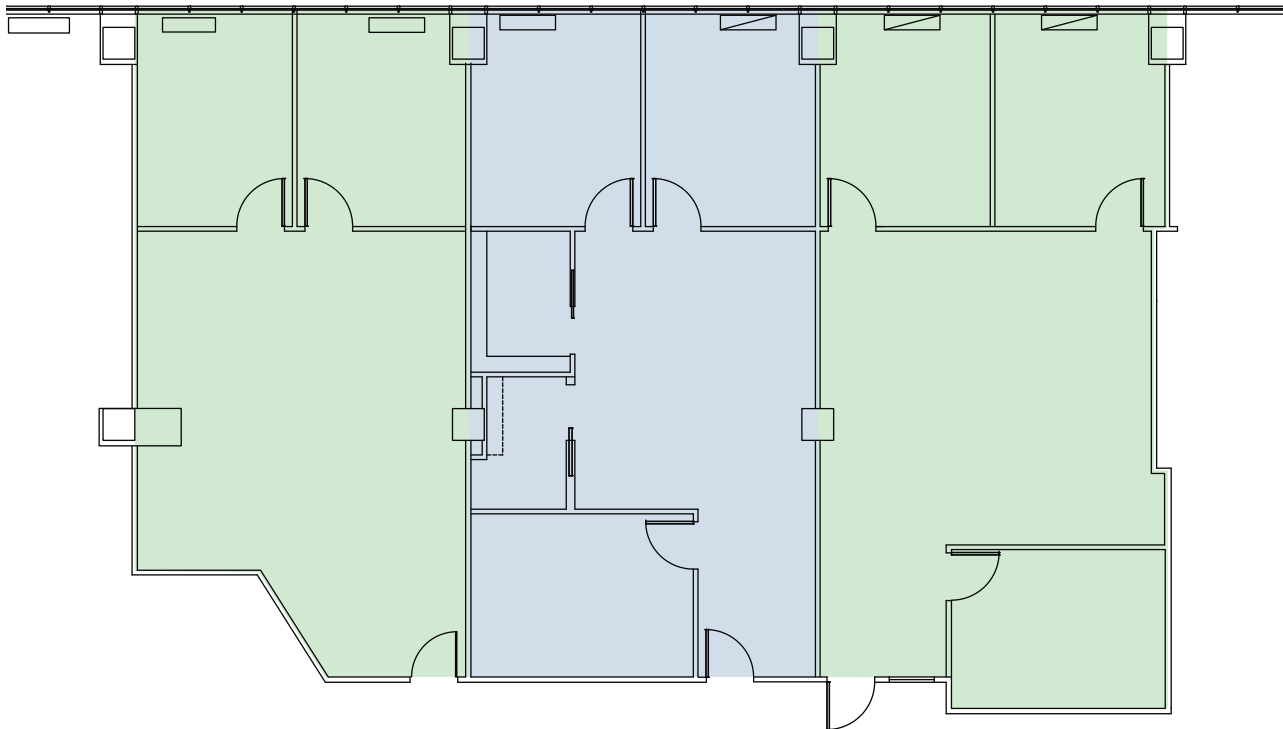

1700 ROCKVILLE PIKE

2nd Floor | New Spec Suites

AVAILABLE SPACE

SUITE 225
(1,011 SF)

SUITE 220
(1,143 SF)

SUITE 215
(1,161 SF)

FOR MORE INFORMATION

JOSE FLEFIL, CCIM	301.474.3326	JFLEFIL@MORNING-CALM.COM
PAIGE SWANK	301.474.3371	PSWANK@MORNING-CALM.COM
JOE CHISM	301.474.3315	JCHISM@MORNING-CALM.COM