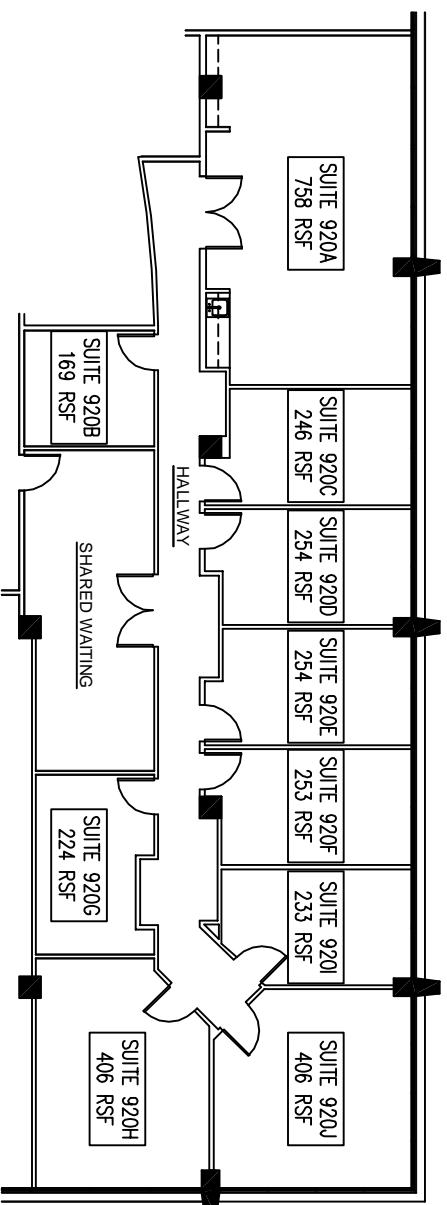

701

LEE STREET
DES PLAINES, IL

SUITE 920

3,203 RSF

DIVISIBLE AS NOTED

IMPERIAL REALTY COMPANY

4747 W. PETERSON AVENUE
CHICAGO, ILLINOIS 60646
SUITE 200
T 773.736.4100
F 773.736.4541
www.imperialrealtyco.com