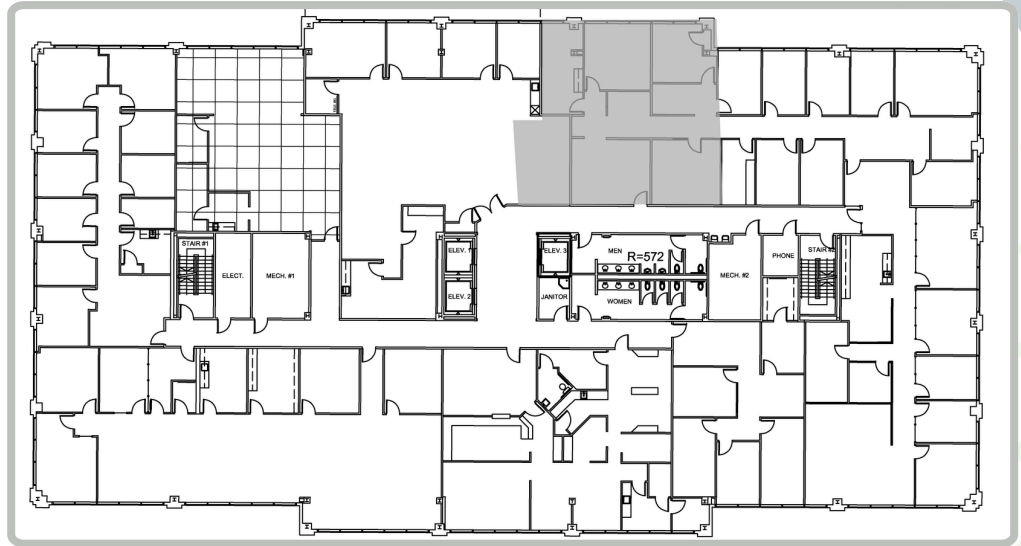

14090

SOUTHWEST FREEWAY
SUGAR LAND, TEXAS 77478

Suite 420 1,732 SF

Jane Nodskov, CCIM

281.207.3710

jnodskov@icocommercial.com

Christa Therkildsen

281.207.3715