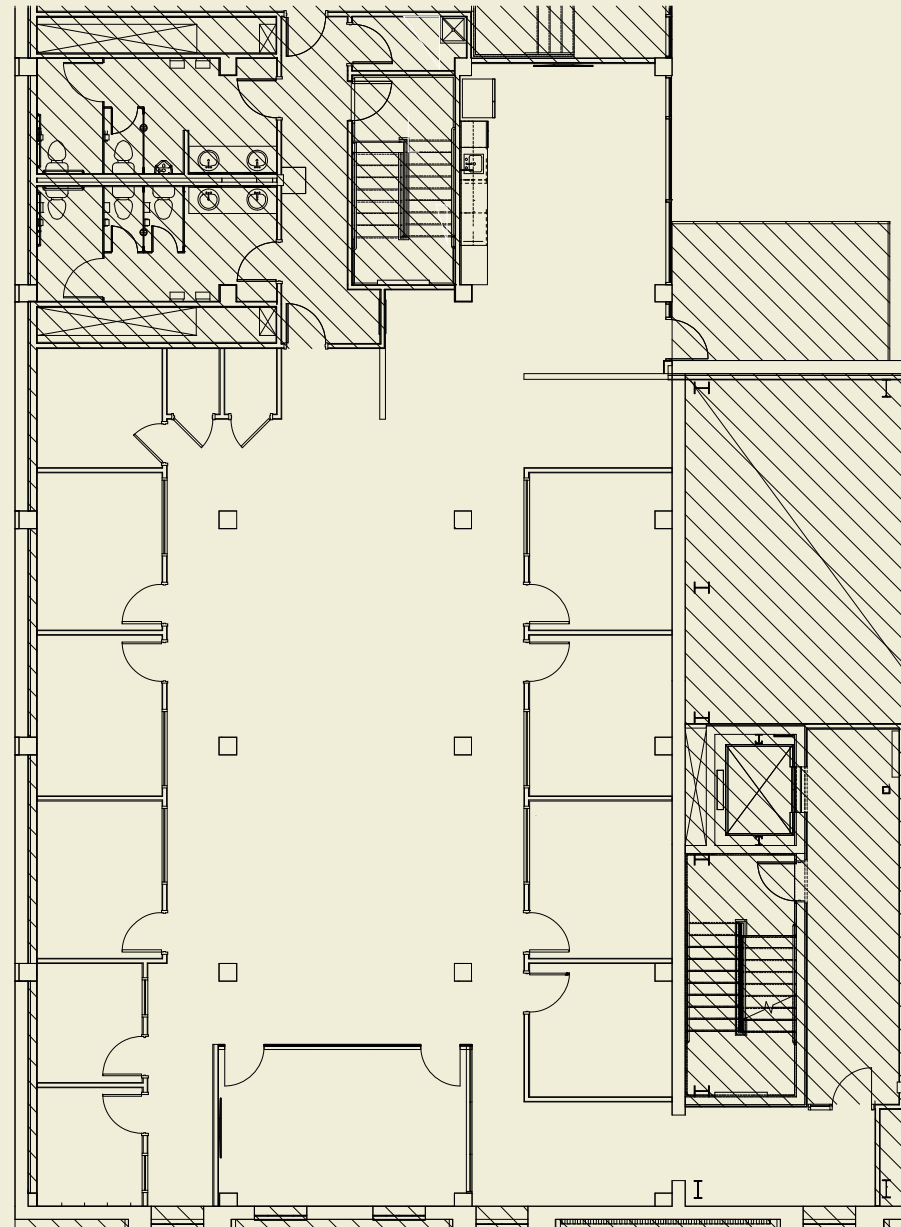

+1023!
santa fe
drive+

DENVER, CO 80204

SUITE 2B

4,200

Square Feet

NEWMARK

WHITNEY HAKE
Senior Managing Director
303-260-4202
Whitney.Hake@nmrk.com

GRACE LESSARD
Associate Director
303-260-4210
Grace.Lessard@nmrk.com