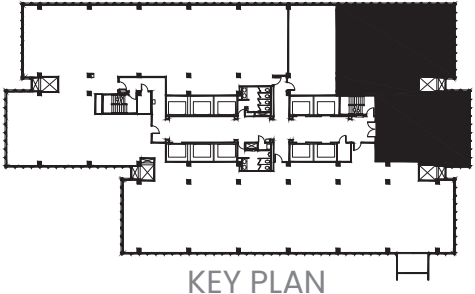

TOWER 233, SUITE 700

3,225 RSF

KEY PLAN