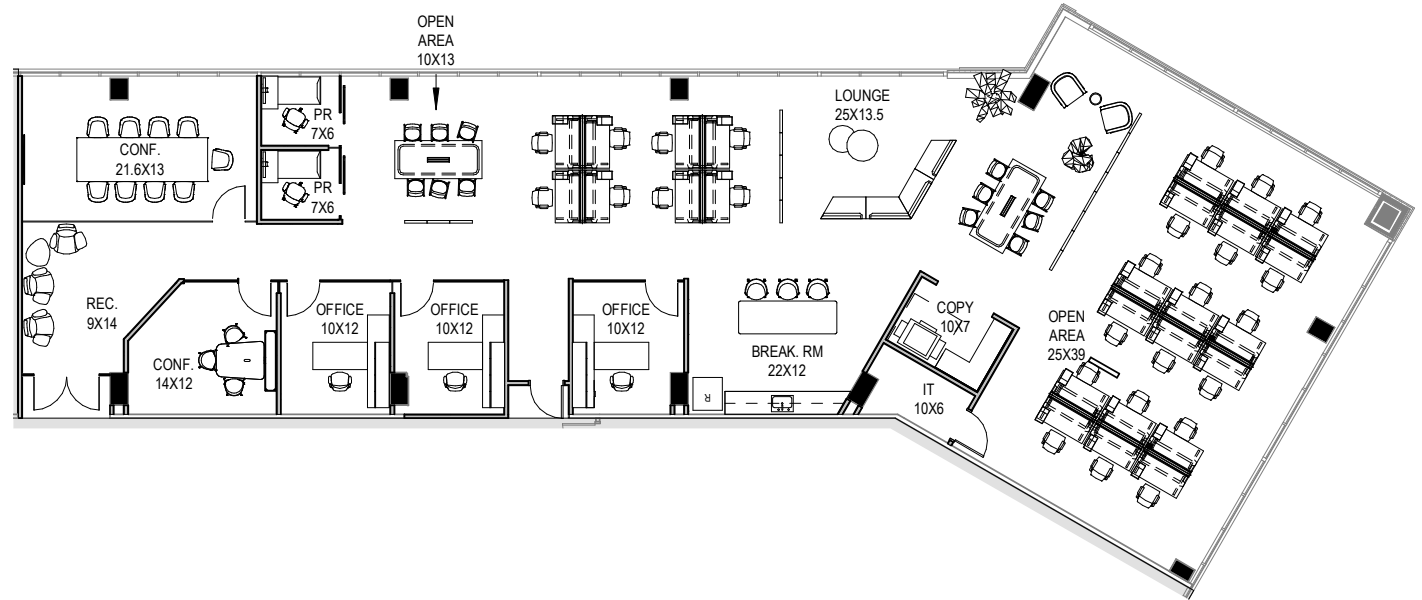

PANORAMA
TOWER

Floor 9

SUITE B - 4,816 RSF

Charley Leavitt

704 634 8254

charley.leavitt@streamrealty.com

Grant Keyes

980 378 1521

grant.keyes@streamrealty.com

PROGRAM FEATURES

3 PRIVATE OFFICES

1 LARGE CONFERENCE ROOM

1 SMALL CONFERENCE ROOM

OPEN WORKSPACE (18 SEATS - 5'X5')

2 PHONE ROOMS

BREAKROOM

IT/COPY

COLLAB/LOUNGE SPACE