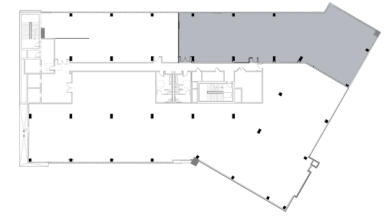

PANORAMA
TOWER

Floor 9

SUITE B - 4,816 RSF

Charley Leavitt

704 634 8254

charley.leavitt@streamrealty.com

Grant Keyes

980 378 1521

grant.keyes@streamrealty.com

PROGRAM FEATURES

3 PRIVATE OFFICES

1 LARGE CONFERENCE ROOM

1 SMALL CONFERENCE ROOM

OPEN WORKSPACE (18 SEATS - 5'X5')

2 PHONE ROOMS

BREAKROOM