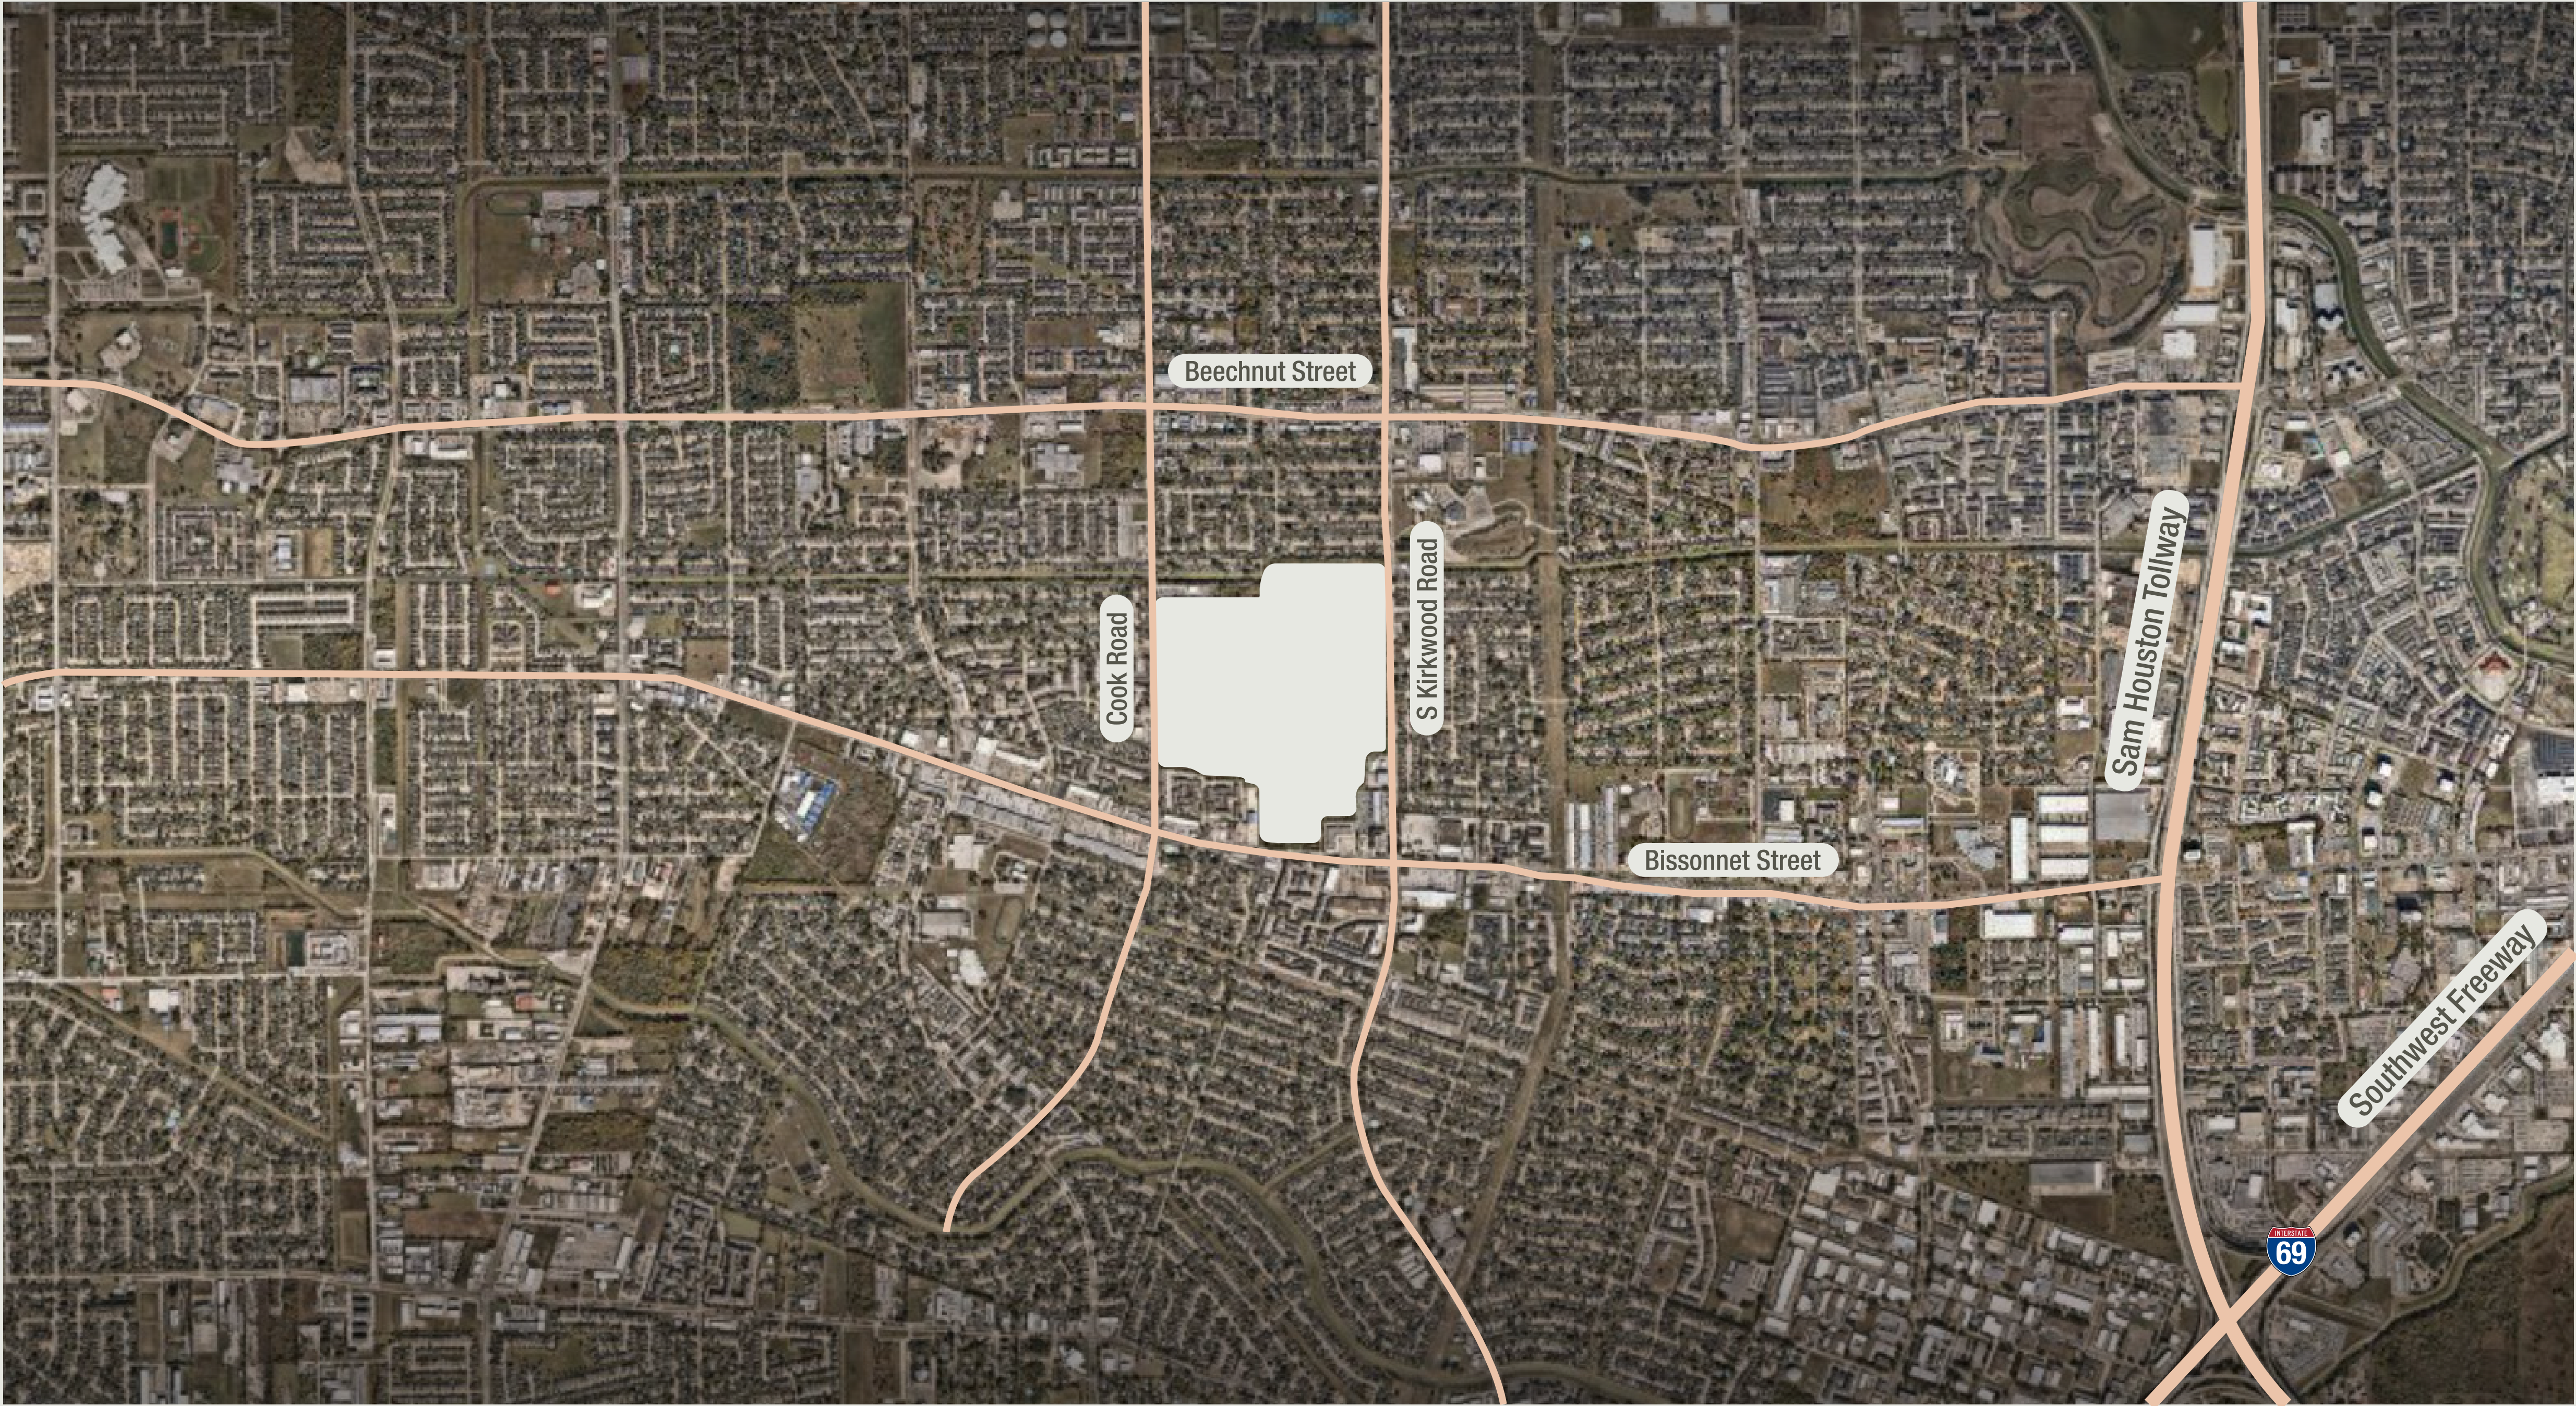

Legend	
-----	Property Line
	Multifamily = +/- 36.62 Acres Total
	Commercial / Light Industrial = +/- 6 Acres Total
	Flex = +/- 21.55 Acres Total
	Retail = +/- 23.48 Acres Total
	Detention Ponds / Channels = +/- 24.27 Acres
	Major Right-Of-Ways = +/- 9.21 Acres

Beechnut Street

Cook Road

S Kirkwood Road

Bissonnet Street

Sam Houston Tollway

Southwest Freeway