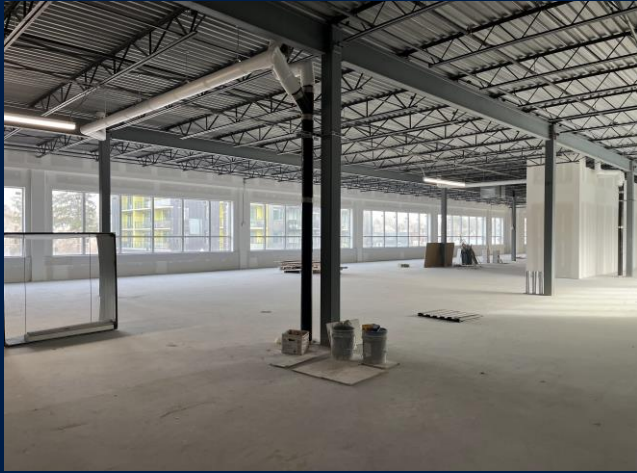

Interior Images

COMMERCIAL

REALTY EXECUTIVES BROKERAGE

1001 Lang's Drive,
Cambridge, ON.