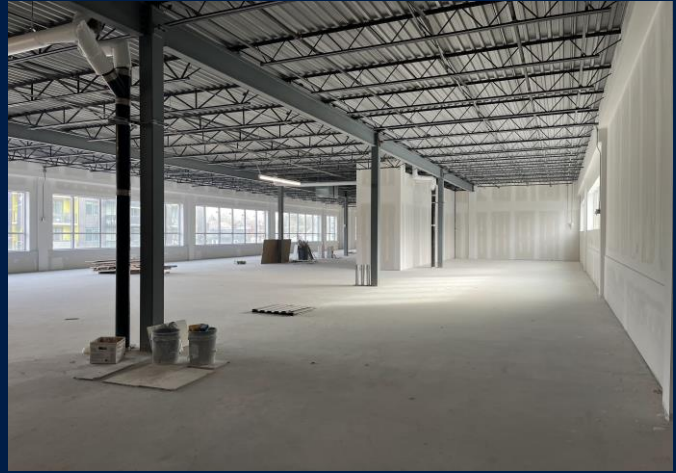

Interior Images

COMMERCIAL

REALTY EXECUTIVES BROKERAGE

1001 Lang's Drive,
Cambridge, ON.