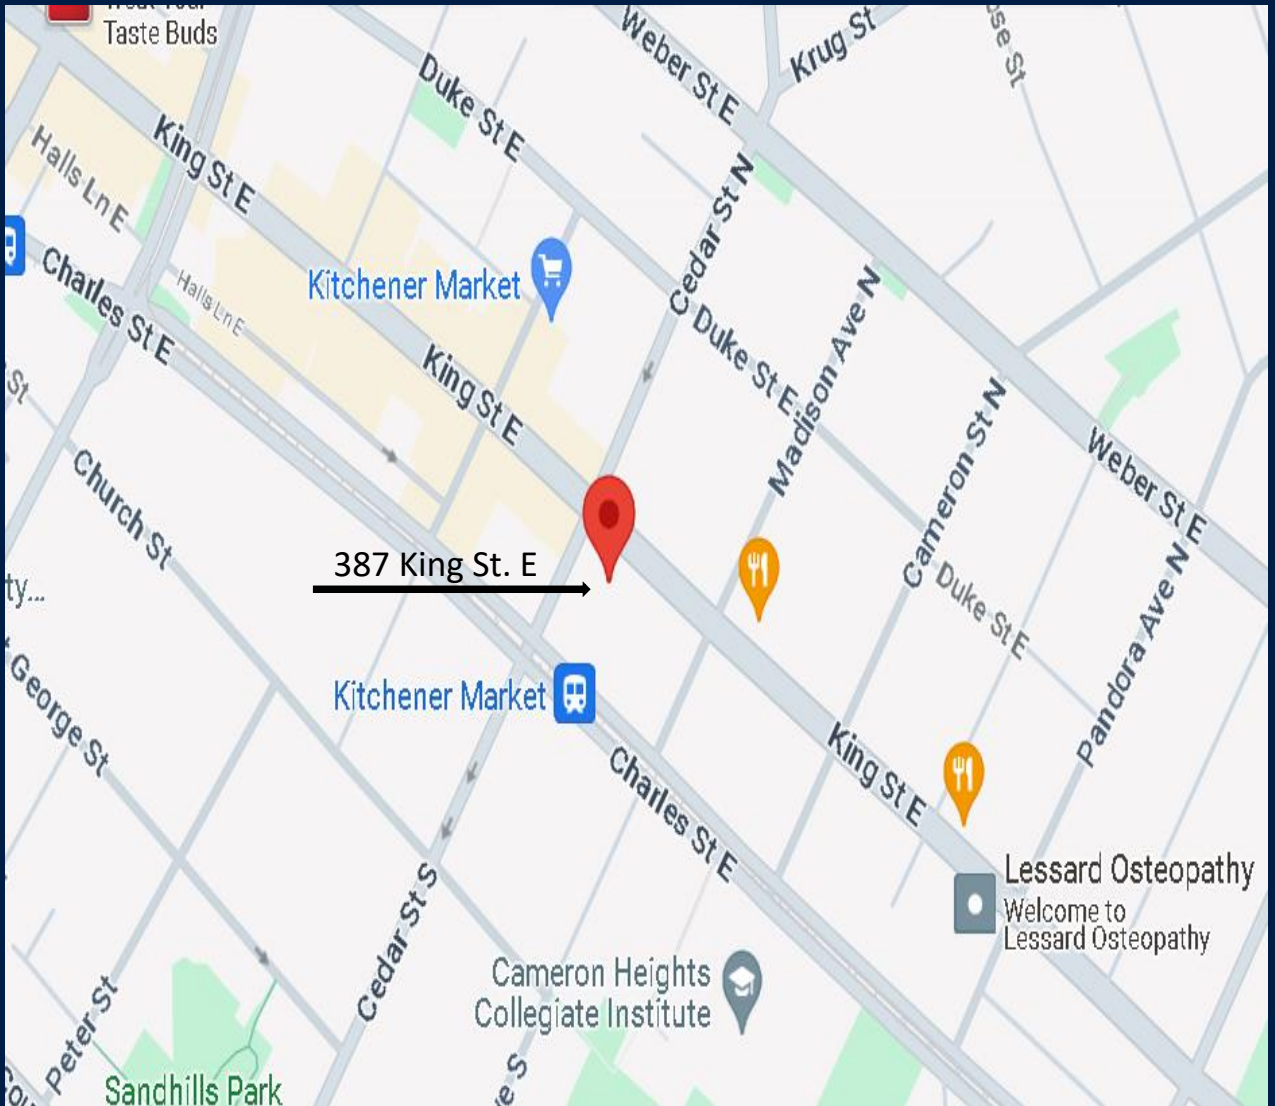

Location Map

COMMERCIAL

REALTY EXECUTIVES BROKERAGE

1001 Lang's Drive,
Cambridge, ON.