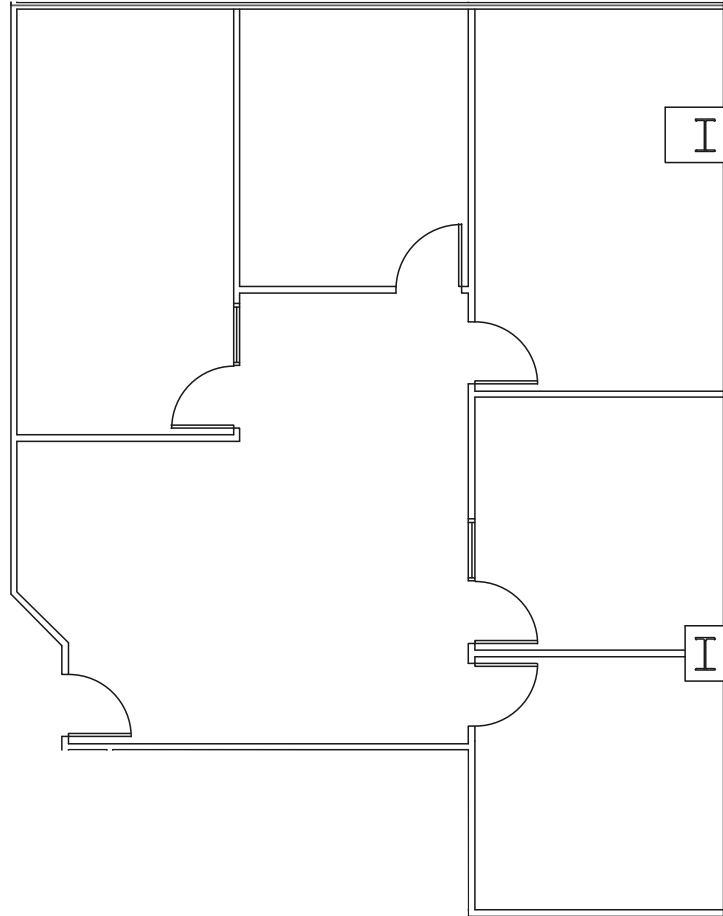

SUITE 480

±1,764 SF | AVAILABLE NOW

- 1 Conference Room
- 4 Private Offices
- Reception
- Market Ready

MISSION
CITY CENTER

SEAN TOOMEY

+1 408 219 8858
sean.toomey@jll.com
RE Lic#: 01350215

MARYJANE BENGIVENO