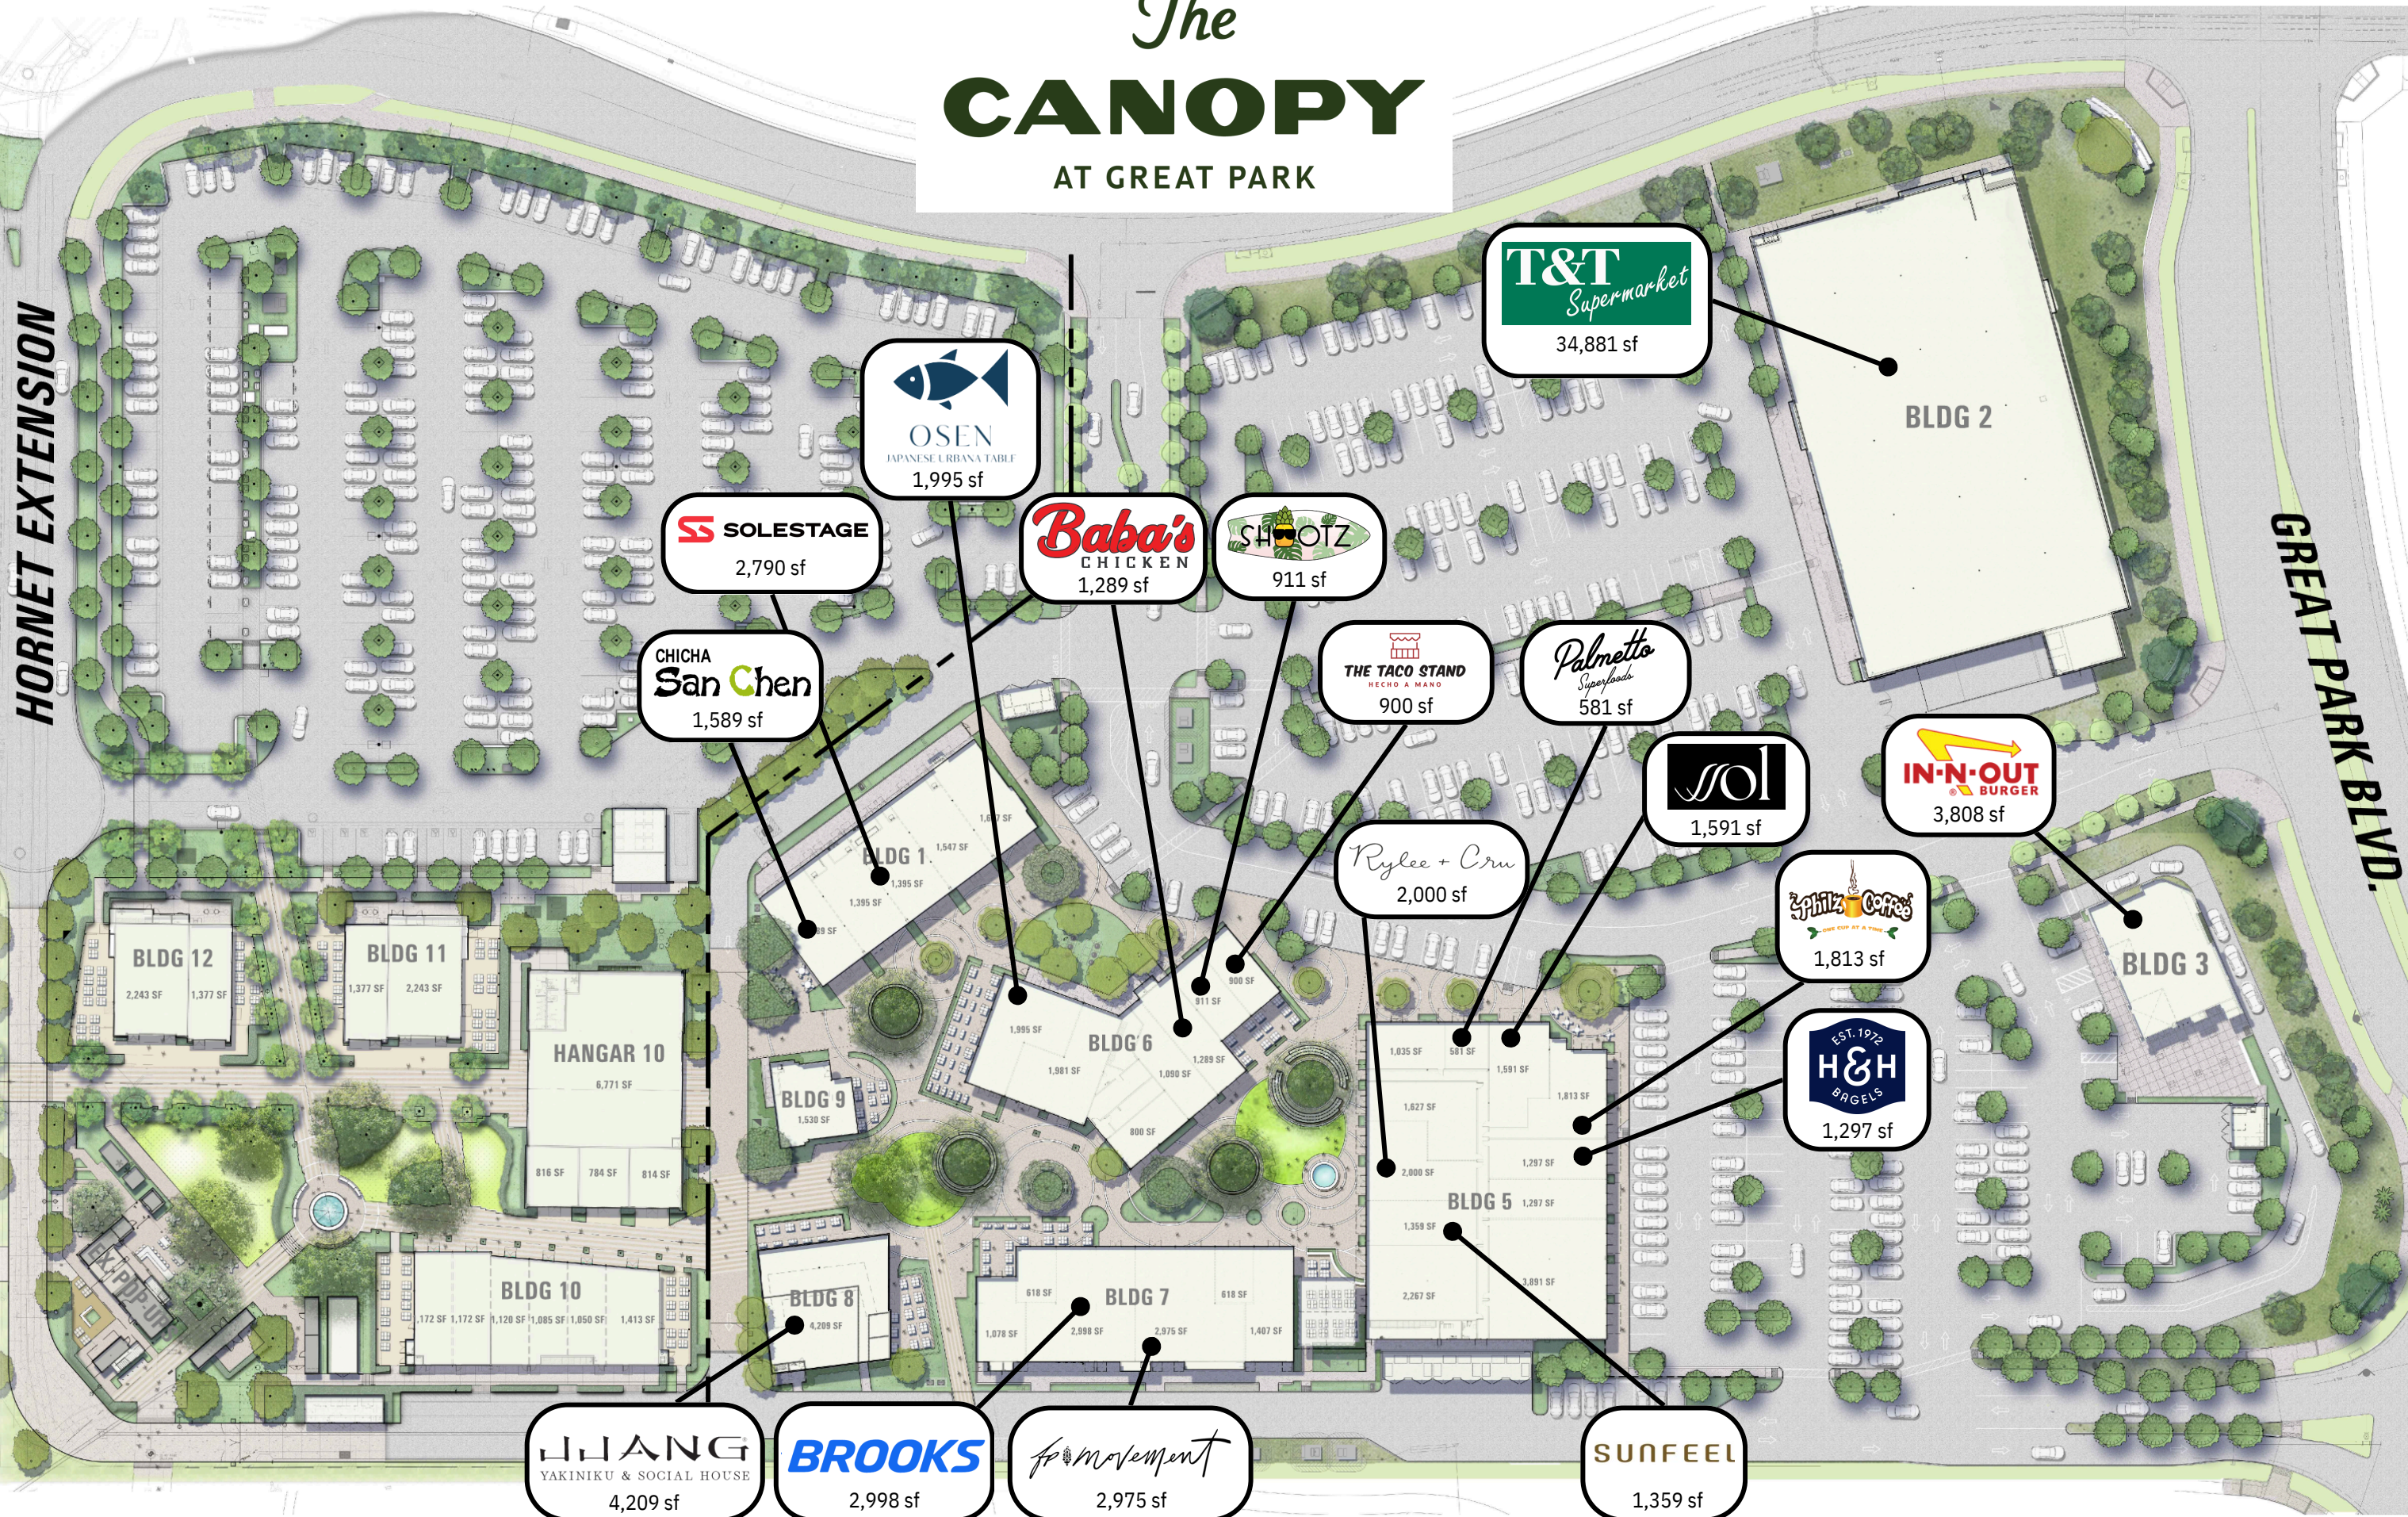

The CANOPY

AT GREAT PARK

HORNET EXTENSION

GREAT PARK BLVD.

T&T Supermarket
34,881 sf

OSEN
JAPANESE URBANA TABLE
1,995 sf

SOLESTAGE
2,790 sf

Baba's CHICKEN
1,289 sf

SHOOTZ
911 sf

CHICHA San Chen
1,589 sf

THE TACO STAND
HECHO A MANO
900 sf

Palmetto Superfoods
581 sf

SOI
1,591 sf

IN-N-OUT BURGER
3,808 sf

Rylee + Crm
2,000 sf

Spitz Coffee
1,813 sf

H&H BAGELS
EST. 1972
1,297 sf

JIANG
YAKINIKU & SOCIAL HOUSE
4,209 sf

BROOKS
2,998 sf

for movement
2,975 sf

SUNFEEL
1,359 sf

CANOPY 2 | CANOPY 1