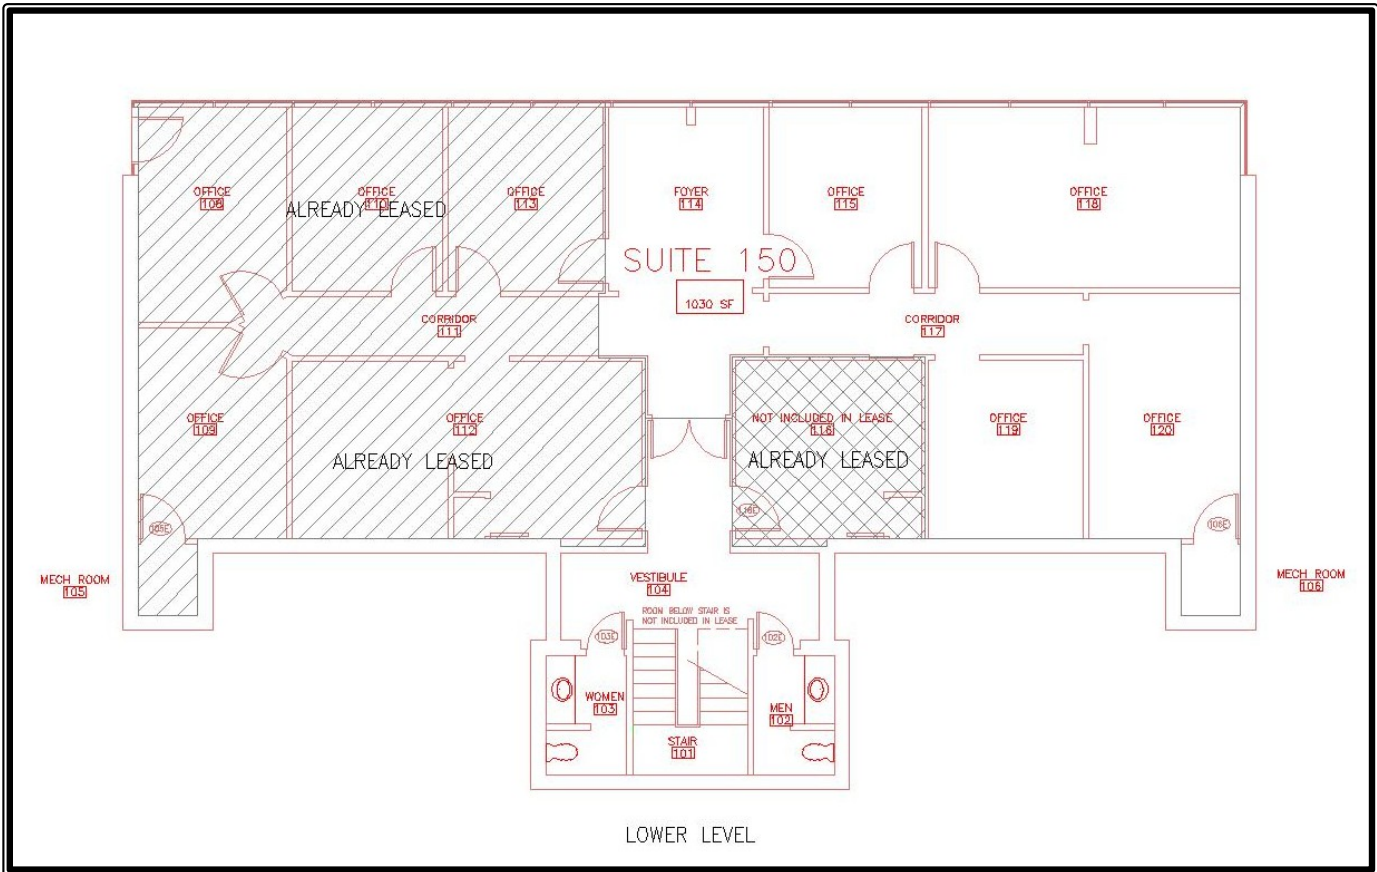

**3700 LONGVIEW DRIVE**  
**Suite 150**  
ATLANTA, GA 30341

- 1,030 Sq. Ft. "Class A Finishes"
- 4 Private Offices + Reception Area
- Currently Subdivided
- Independent HVAC System
- Includes 4 Free Parking Spaces
- Operable Windows
- Available Immediately
- Very Easy Access, Low Traffic
- Very Convenient Location

**3700 LONGVIEW DRIVE**  
**Suite 150**  
ATLANTA, GA 30341

**Exterior View of 3700 Longview Drive**

**Location**

**Interior looking east:**