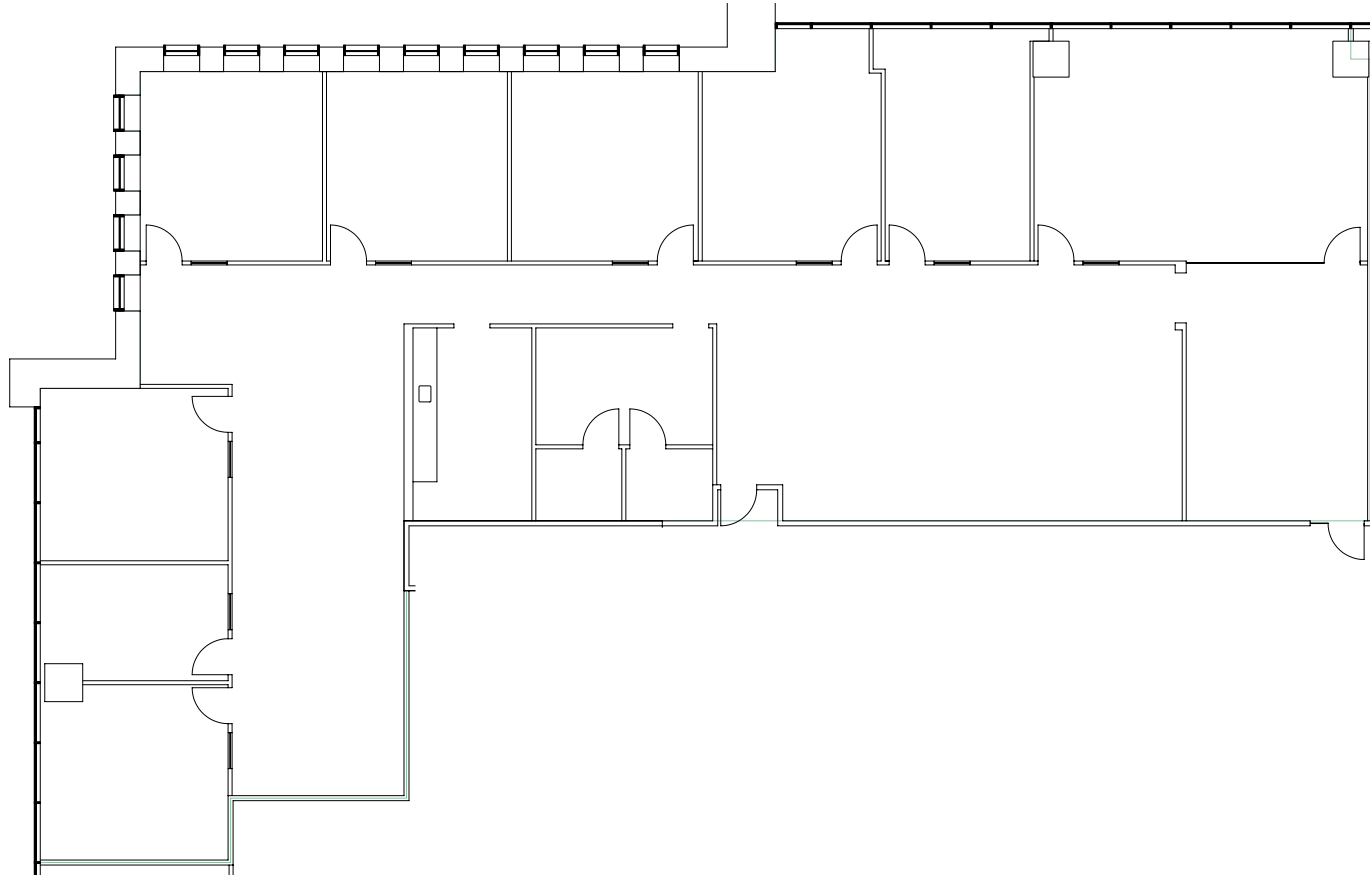

# COMERICA

BANK TOWER

**SUITE 3625**  
6,079 SF

MATT WIESER  
214.210.1368  
mwieser@streamrealty.com

PATRICK CRUZ  
214.210.1315  
patrick.cruz@streamrealty.com

SAM BASS  
214.901.4369  
sam.bass@streamrealty.com