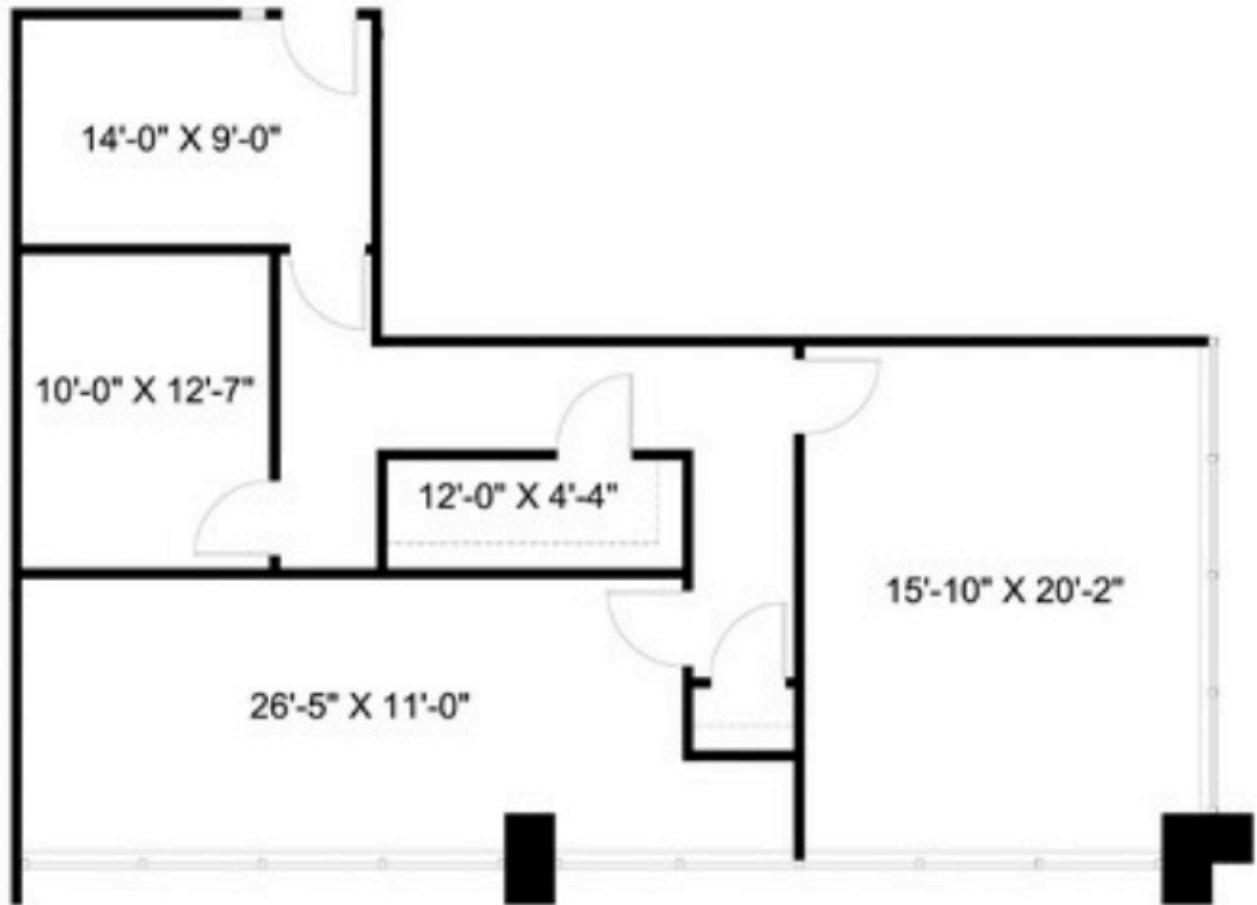

## FLOOR PLAN - SUITE 420

1,449 RSF

Key Plan

Justin Owen | 214.253.0797  
jowen@dominuscommercial.com

Dallas | 214.941.9500  
1825 Market Center Blvd, #420

Fort Worth | 817.242.2361  
909 W Magnolia Ave, #2